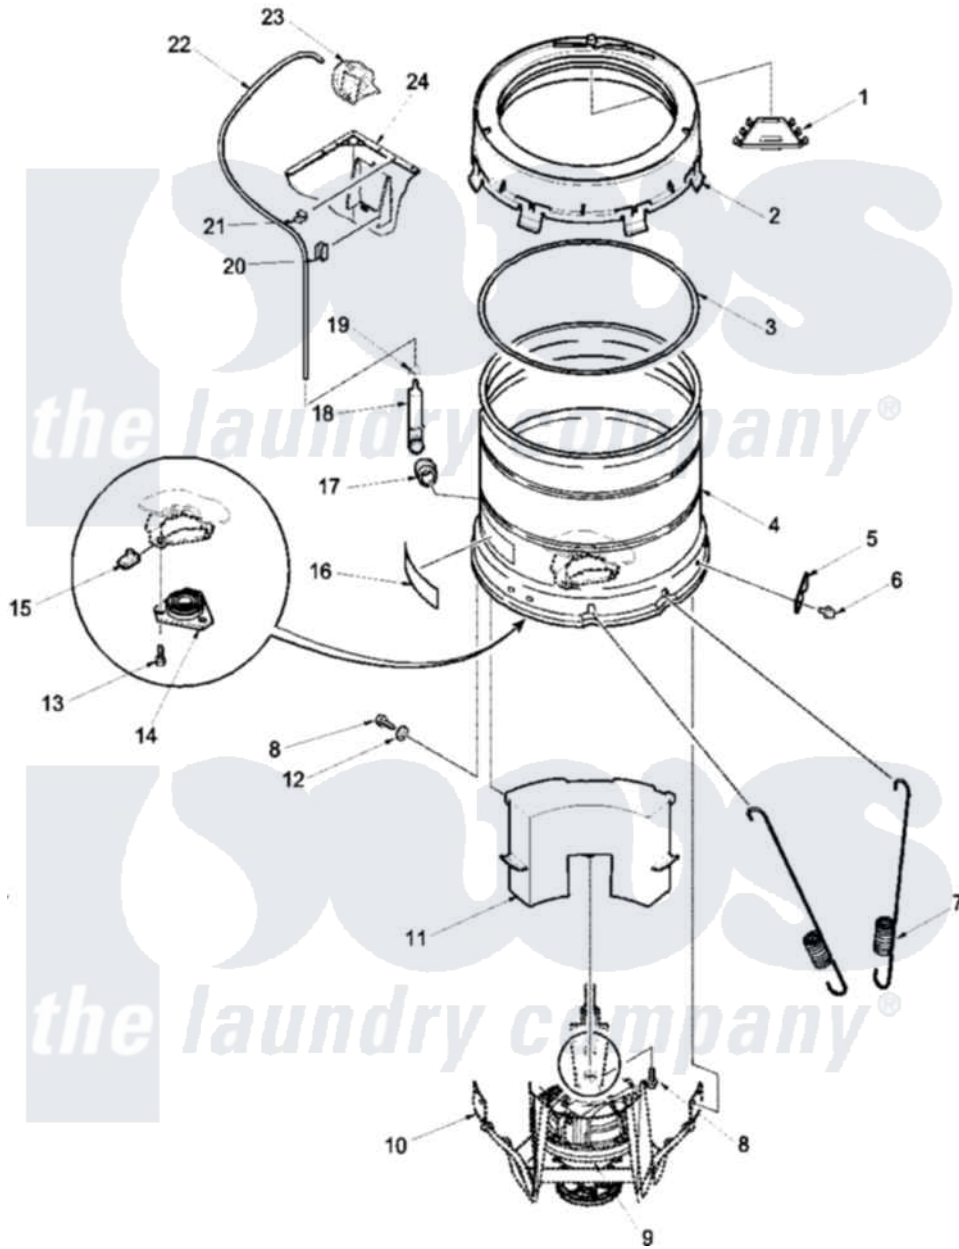

Amana LWA30BL (BOM: PLWA30BL) 09 - Outer Tub, Cover, Pressure Tube

Amana Residential Amana LWA30BL (BOM: PLWA30BL) Washer Parts Parts Diagram 09 - Outer Tub, Cover, Pressure Tube

Click on the part number to view part

Item	Original Part Number	Replaced By	Status	Part Description
1	39079		Not Available	CHANNEL, WATER
2	37502	39169		Assembly Tub Cover Gasket And Channel
3	38359			Gasket, Tub Cover Large
4	37981P			Tub-Outer-Short
5	27926			Plate, Leg .063
6	35369	40128701		Screw, 5/16-18 X .50
7	37576			Spring, Leg-Short Tub
8	37766	40064301		Screw, 1/4-15 x 3/4 Hex
9	Y00000000		Not Available	SEE NOTE TRANSMISSION ASSY
10	Y00000000		Not Available	SEE NOTE WELDMENT AND BEARING ASSY(INCLUDES 28944R BEARING)
11	38769			Assembly, Counterweight
12	37767	60096-8		Rail Shelf Support

13	36991	3400500	Bolt, 3405245 5/16-18 X 3/4
14	27182	40004201P	Main Bearing Assembly
15	27222		Nut, Retainer 5/16-18
16	500049		Not Available
			STICKER
17	29175	40037801	Grommet
18	30907	40008501	Assembly, Pressure Bulb
19	Y22294	596669	Clamp, Manifold
20	36985		Not Available
			CLIP, HOSE
21	21036		Clip, Cable
22	29213	39125	Tubing 31
23	Y00000000		Not Available
			SEE NOTE PRESSURE SWITCH
24	34475LP	38612LP	Kit Service Cabinet