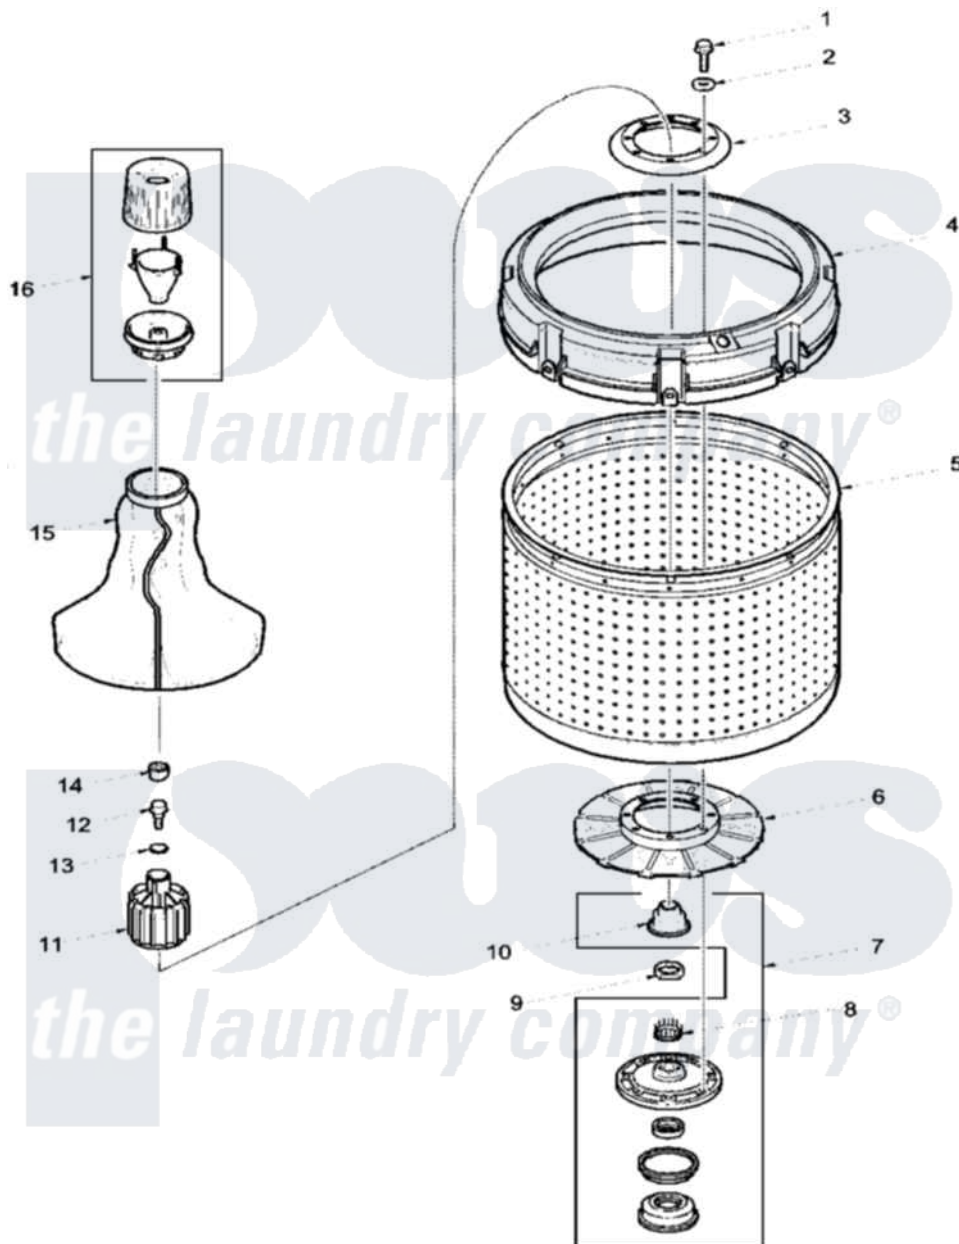

Amana LWA40AL (BOM: PLWA40AL) 01 - AGITATOR, DRIVE BELL, WASHTUB AND HUB

Amana Residential Amana LWA40AL (BOM: PLWA40AL) Washer Parts Parts Diagram 01 - AGITATOR, DRIVE BELL, WASHTUB AND HUB
 Click on the part number to view part

Item	Original Part Number	Replaced By	Status	Part Description
1	27202	W10116787		Screw
2	28094			Gasket
3	39113	R9900144		Kit- Wash
4	37411	27001052		Balance Ring
5	39386P		Not Available	WASTUB
6	39112	39371		Filter Lin
7	646P3	R9900552		Hub And Seal
8	29728	40008301		Insert, Spline
9	Y29220	40016301		Nut, Lock
10	36425	40016101		Seal, Bell Drive
11	36443P	R9900189		Kit, Drive Bell And Seal
12	34288	40065102		Screw, Shoulder 1/4
13	36472			O-Ring
14	36511	40008401		Plug, Bell
15	36507	40000501W		Agitator, Flex Vane