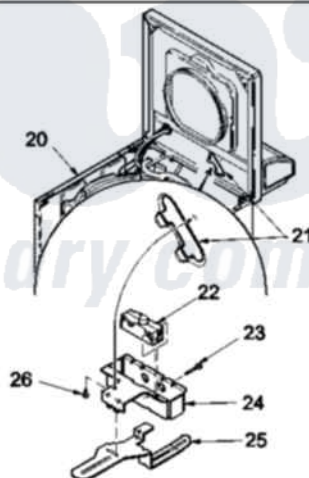

Amana LWA40AL (BOM: PLWA40AL) 03 - CABINET TOP, DOOR, AND DOOR SWITCH

Image 1

Image 2

Amana [Residential Amana LWA40AL \(BOM: PLWA40AL\) Washer Parts](#) Parts Diagram 03 - CABINET TOP, DOOR, AND DOOR SWITCH

[Click on the part number to view part](#)

Item	Original Part Number	Replaced By	Status	Part Description
1	37827LP		Not Available	LOADING DOOR
2	37782			Control Hood Back Panel
3	23962	W10116760		Screw
4	52909			Screw, 10B-16 X 1/2 HeX
5	24903		Not Available	STICKER,DISCONNECT POW
6	21903	211881		Grommet, Cord Part Not Used-Gas Models Only
7	35887	40063901		Clip, Hold Down
8	37992L		Not Available	CABINET TOP
9	36519		Not Available	CLIP
10	501086	90767		Screw, 8A X 3/8 HeX Washer Head Tapping
11	Y31644	27001200		Screw
12	38238LP	38335LP		Panel Frontw/Carton
13	38271	40034202		Clip, Spring