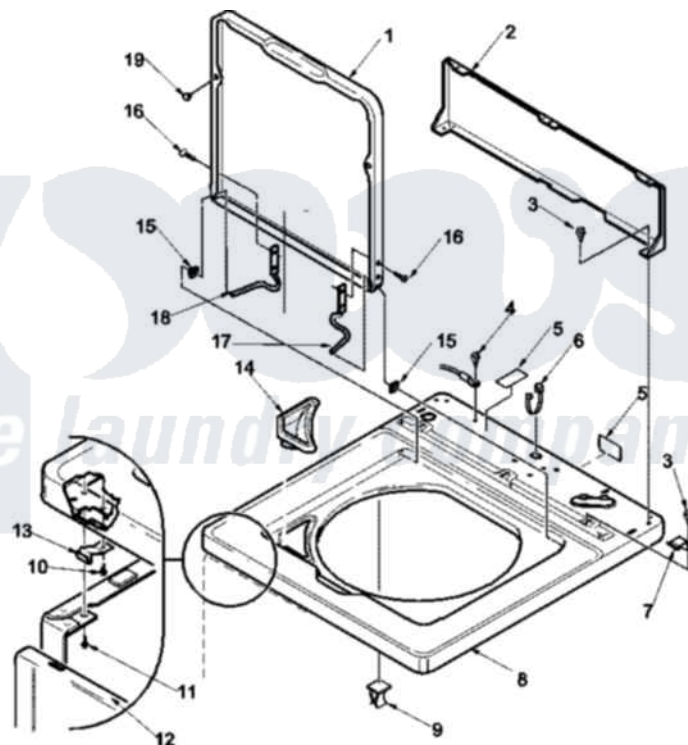

Amana LWA40AL (BOM: PLWA40AL) 03 - CABINET TOP, DOOR, AND DOOR SWITCH

Image 1

Image 2

Amana [Residential Amana LWA40AL \(BOM: PLWA40AL\) Washer Parts](#) Parts Diagram 03 - CABINET TOP, DOOR, AND DOOR SWITCH

[Click on the part number to view part](#)

Item	Original Part Number	Replaced By	Status	Part Description
1	37827LP		Not Available	LOADING DOOR
2	37782			Control Hood Back Panel
3	23962	W10116760		Screw
4	52909			Screw, 10B-16 X 1/2 HeX
5	24903		Not Available	STICKER,DISCONNECT POW
6	21903	211881		Grommet, Cord Part Not Used-Gas Models Only
7	35887	40063901		Clip, Hold Down
8	37992L		Not Available	CABINET TOP
9	36519		Not Available	CLIP
10	501086	90767		Screw, 8A X 3/8 HeX Washer Head Tapping
11	Y31644	27001200		Screw
12	38238LP	38335LP		Panel Frontw/Carton
13	38271	40034202		Clip, Spring