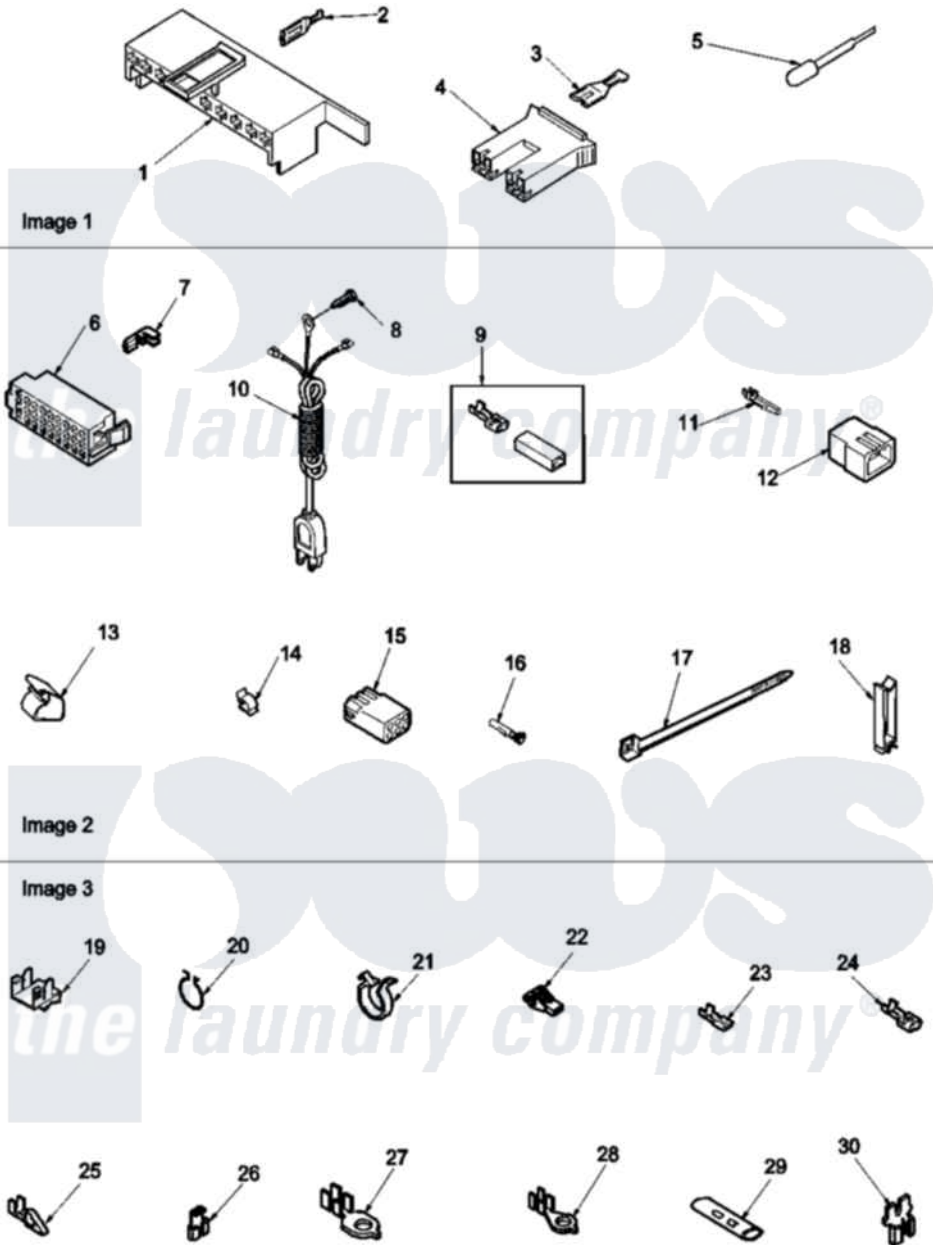

Amana LWA40AL (BOM: PLWA40AL) 04 - CONNECTION BLOCKS AND EXTRACTOR TOOL

Amana Residential Amana LWA40AL (BOM: PLWA40AL) Washer Parts Parts Diagram 04 - CONNECTION BLOCKS AND EXTRACTOR TOOL
 Click on the part number to view part

Item	Original Part Number	Replaced By	Status	Part Description
1	34677			10 Circuit Plug
2	Y00188			Molex Terminal
3	Y00121		Not Available	SPADE TERMINAL(12 GAUGE) (1/4 INCH-(2) 18 GAUGE WIRES O
4	34675		Not Available	PLUG
"	34676			Plug
5	283P4			Terminal Extractor Tool
6	32746			Housing, RH-24 Positi
"	34123			Housing, LH -24 Position
7	Y00188			Molex Terminal
8	52909			Screw, 10B-16 X 1/2 HeX
9	00234	00359		Terminal Ultra Pod 250 X032F
10	Y34458		Not Available	POWER CORD ALL
11	Y00116			Terminal, Pin-Male

12	23041		Plug, 6 Circuit
"	23033		Plug, 9 Circuit
"	26302	Not Available	PLUG,1 CIRCUIT
13	35521	Not Available	CLIP,HARNESS HOLDER
14	21036		Clip, Cable
15	26301		Receptacle, Molex
"	26708		Receptacle, 6 Circuit
"	26163		Receptacle, 9 Circuit
16	Y00117	5011-XX	093 Female Socket
17	36466	M0321209	Tie-Electrical
18	36274	Not Available	CLIP, HARNESS
19	Y00161	B5733302	Clip, Ground
20	51291		Clip, Wire
21	504034		Clip, Wire
22	70210	Not Available	INSULATOR,BLUE
23	00112		Terminal, Spade-3/16 Fe
24	Y00119	Not Available	SPADE TERMINAL(18 GAUGE) (1/4 INCH-(1) 18 GAUGE WIRE)
25	00220	Not Available	TERMINAL,CRIMP-SINGLE
26	Y00120		Terminal, Flag-1/4 Fema
27	Y00113	Not Available	TERMINAL,RING-1/4 STUD
28	00110		No.10 18 Gauge Wire
29	21091	Not Available	CONNECTOR TWO 1/4 INCH MALE
30	29673	Not Available	DOUBLE CONNECTOR