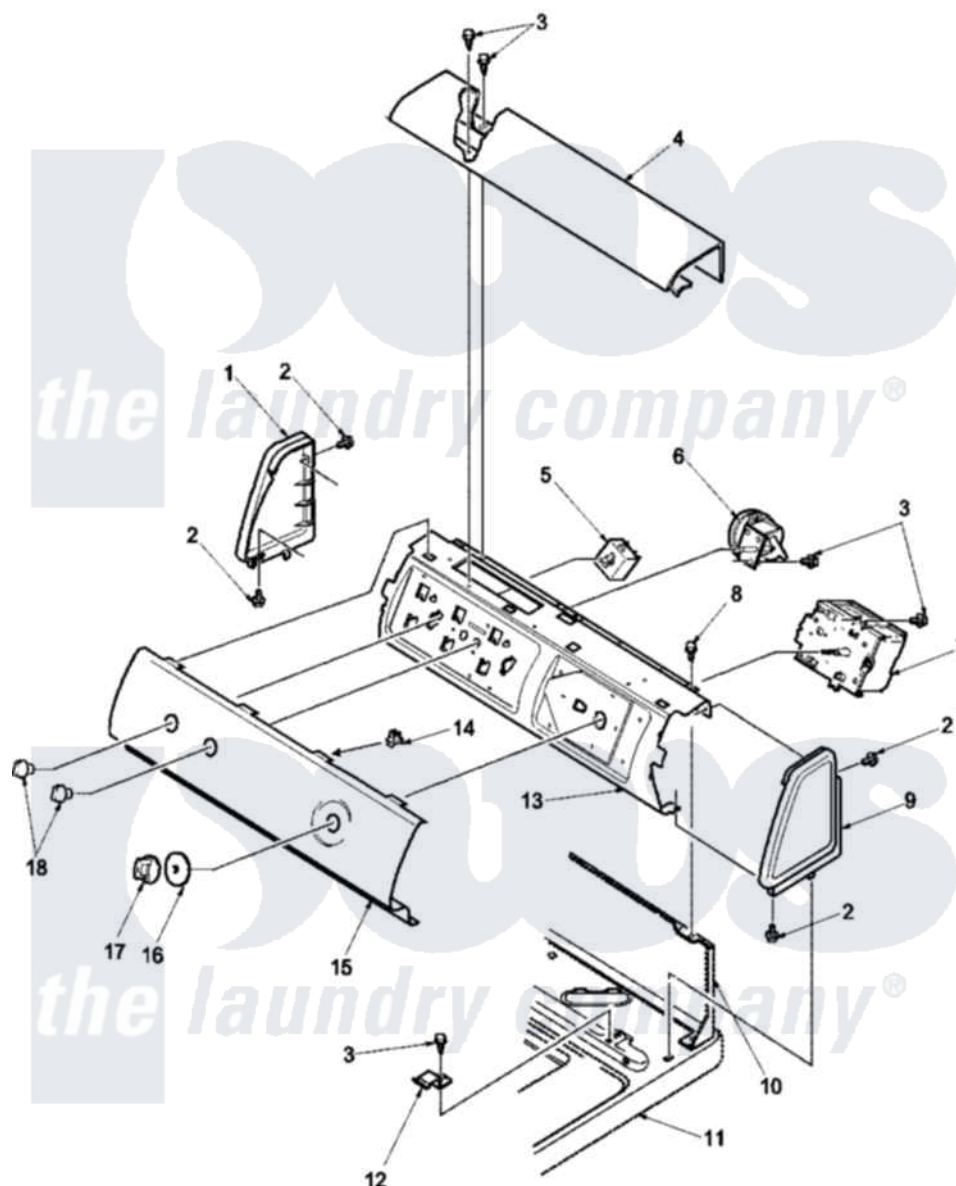

Amana LWA40AL (BOM: PLWA40AL) 05 - CONTROL PANEL

Amana Residential Amana LWA40AL (BOM: PLWA40AL) Washer Parts Parts Diagram 05 - CONTROL PANEL
 Click on the part number to view part

Item	Original Part Number	Replaced By	Status	Part Description
1	504009L		Not Available	PANEL,END LH ALMOND
2	501086	90767		Screw, 8A X 3/8 HeX Washer Head Tapping
3	23962	W10116760		Screw
4	38231L	39905L		Cover
5	35115			Switch, TemPerature 3 P
6	38842	40077201		Switch, Pressure
7	37929			Timer, 115V/60Hz 3 CYC
8	34904	489355		Screw, 8 X 1/2
9	504008L		Not Available	PANEL,END-RH ALMOND
10	37782			Control Hood Back Panel
11	37992LP			Top, Home W/Bleach
12	35887	40063901		Clip, Hold Down
13	38171		Not Available	PANEL, CONTROL SUPPORT
14	Y00161	B5733302		Clip, Ground
15	39614L		Not Available	PANEL, GRAPHICS (ALMOND)

16

[36700W](#)

Knob Skirt

17

[35333L](#)

Knob, Timer

18

[36701L](#)