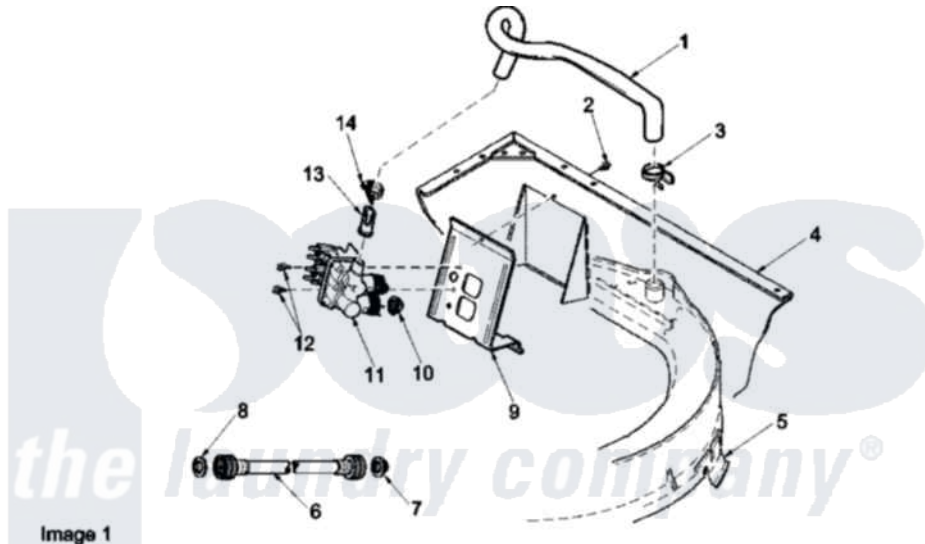

Amana LWA40AL (BOM: PLWA40AL) 08 - MIXING VALVE AND HOSE

Image 1

Image 2

Amana [Residential Amana LWA40AL \(BOM: PLWA40AL\) Washer Parts](#) Parts Diagram 08 - MIXING VALVE AND HOSE
 Click on the part number to view part

Item	Original Part Number	Replaced By	Status	Part Description
1	38155			Hose, Mix Valve To TU
2	503661	27001200		Screw
3	29210			Hose Clamp
4	34475LP	38612LP		Kit Service Cabinet
5	37502	39169		Assembly Tub Cover Gasket And Channel
6	28330P	202860		Inlet Hose Assembly
"	20618	21001467		Hose- 10'
"	20617		Not Available	HOSE, INLET (8 FT)
7	28605	22002960		Strainer, Washer Inlet
8	20290	Y013783		Washer, Inlet Hose
9	34972	39407		Bracket, Valve
10	24122	22002960		Strainer, Washer Inlet
11	38495	R0131578		Valve-Inlet
12	501086	90767		Screw, 8A X 3/8 HeX Washer Head Tapping
13	34500	22001900		Preventer, Back Flow

14	36801	596669	Clamp, Manifold
15	562P3	76660	Break-Sphn
16	33489	8539404	Tie-Wire
17	33615	22003814	Retainer, Drain Hose
18	36878	40008101	Adapter, Standpipe
19	32219		Relief, Strain
20	38062	40053901	Hose, Drain
21	38732	40044901	Stand, Hose
22	36802	285655	Clamp, Hose
23	36863P	27001233	Pump
24	38351	40094201	Hose, Tub To Pump
25	36014		Clip, Retainer-Hose
26	Y00000000	Not Available	SEE NOTE SEE NOTE OUTER TUB