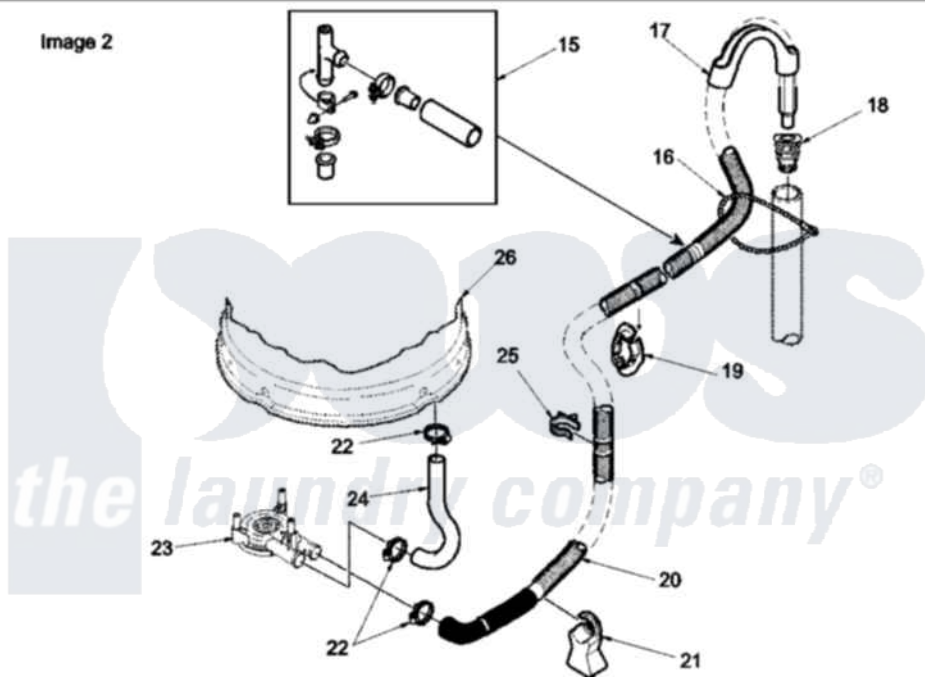

Amana LWA40AL (BOM: PLWA40AL) 08 - MIXING VALVE AND HOSE

Image 1

Image 2

Amana [Residential Amana LWA40AL \(BOM: PLWA40AL\) Washer Parts](#) Parts Diagram 08 - MIXING VALVE AND HOSE
 Click on the part number to view part

Item	Original Part Number	Replaced By	Status	Part Description
1	38155			Hose, Mix Valve To TU
2	503661	27001200		Screw
3	29210			Hose Clamp
4	34475LP	38612LP		Kit Service Cabinet
5	37502	39169		Assembly Tub Cover Gasket And Channel
6	28330P	202860		Inlet Hose Assembly
"	20618	21001467		Hose- 10'
"	20617		Not Available	HOSE, INLET (8 FT)
7	28605	22002960		Strainer, Washer Inlet
8	20290	Y013783		Washer, Inlet Hose
9	34972	39407		Bracket, Valve
10	24122	22002960		Strainer, Washer Inlet
11	38495	R0131578		Valve-Inlet
12	501086	90767		Screw, 8A X 3/8 HeX Washer Head Tapping
13	34500	22001900		Preventer, Back Flow

14	36801	596669	Clamp, Manifold
15	562P3	76660	Break-Sphn
16	33489	8539404	Tie-Wire
17	33615	22003814	Retainer, Drain Hose
18	36878	40008101	Adapter, Standpipe
19	32219		Relief, Strain
20	38062	40053901	Hose, Drain
21	38732	40044901	Stand, Hose
22	36802	285655	Clamp, Hose
23	36863P	27001233	Pump
24	38351	40094201	Hose, Tub To Pump
25	36014		Clip, Retainer-Hose
26	Y00000000	Not Available	SEE NOTE SEE NOTE OUTER TUB