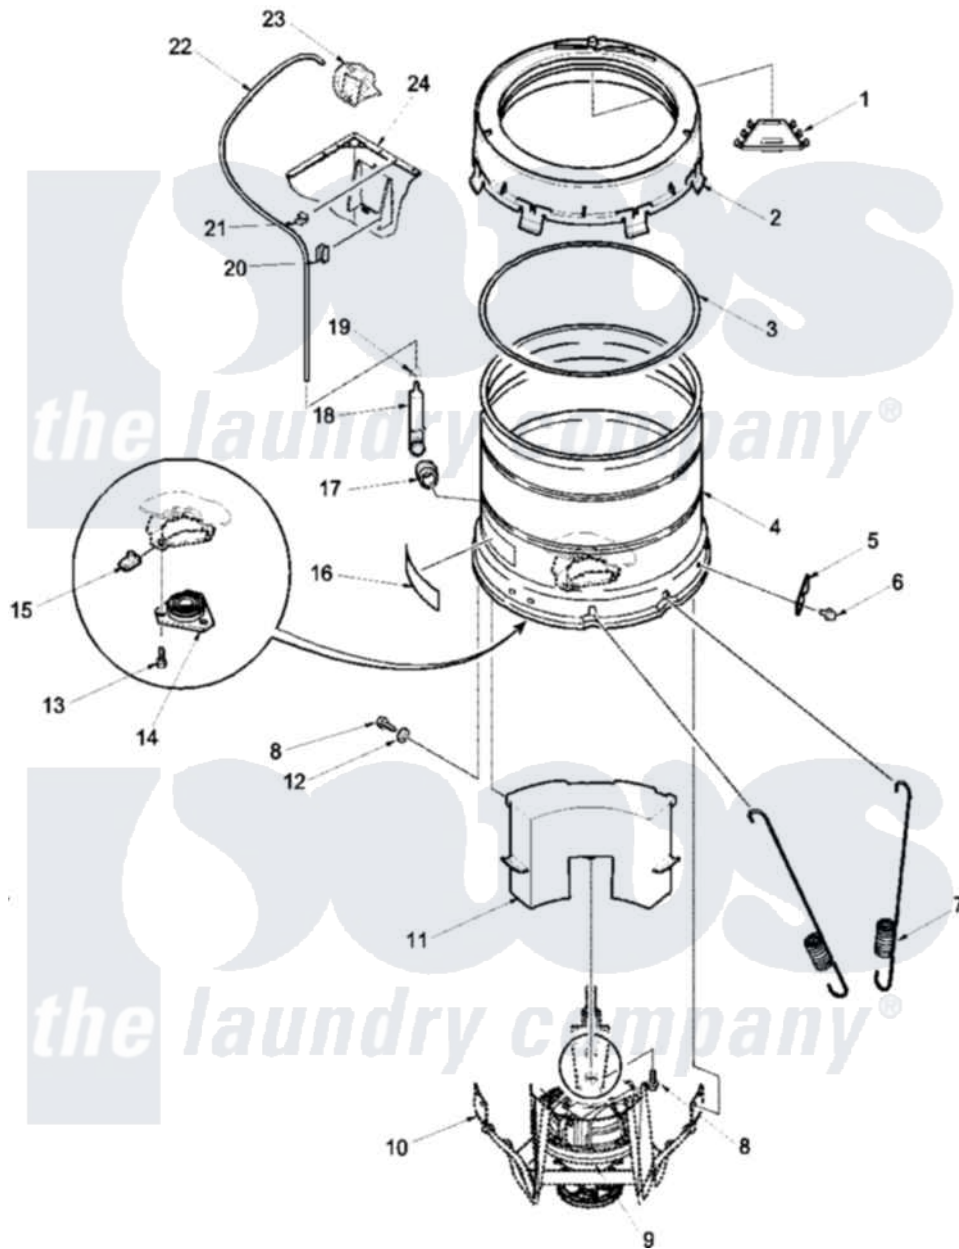

Amana LWA40AL (BOM: PLWA40AL) 10 - OUTER TUB, COVER, PRESSURE TUBE

Amana Residential Amana LWA40AL (BOM: PLWA40AL) Washer Parts Parts Diagram 10 - OUTER TUB, COVER, PRESSURE TUBE

[Click on the part number to view part](#)

Item	Original Part Number	Replaced By	Status	Part Description
1	39079		Not Available	CHANNEL, WATER
2	37502	39169		Assembly Tub Cover Gasket And Channel
3	38359			Gasket, Tub Cover Large
4	37813P			Tub, Outer-Tall
5	27926			Plate, Leg .063
6	35369	40128701		Screw, 5/16-18 X .50
7	37575	40045202		Spring, Tall Tub
8	37766	40064301		Screw, 1/4-15 x 3/4 Hex
9	Y00000000		Not Available	SEE NOTE SEE NOTE TRANSMISSION ASSY
10	Y00000000		Not Available	SEE NOTE SEE NOTE WELDMENT AND BEARING ASSY(INCLUDES 28944R BEARING)
11	38769			Assembly, Counterweight
12	37767	60096-8		Rail Shelf Support

13	36991	3400500	Bolt, 3405245 5/16-18 X 3/4
14	27182	40004201P	Main Bearing Assembly
15	27222		Nut, Retainer 5/16-18
16	500049	Not Available	STICKER
17	29175	40037801	Grommet
18	30907	40008501	Assembly, Pressure Bulb
19	Y22294	596669	Clamp, Manifold
20	36985	Not Available	CLIP, HOSE
21	21036		Clip, Cable
22	29213	39125	Tubing 31
23	Y00000000	Not Available	SEE NOTE SEE NOTE PRESSURE SWITCH
24	34475LP	38612LP	Kit Service Cabinet