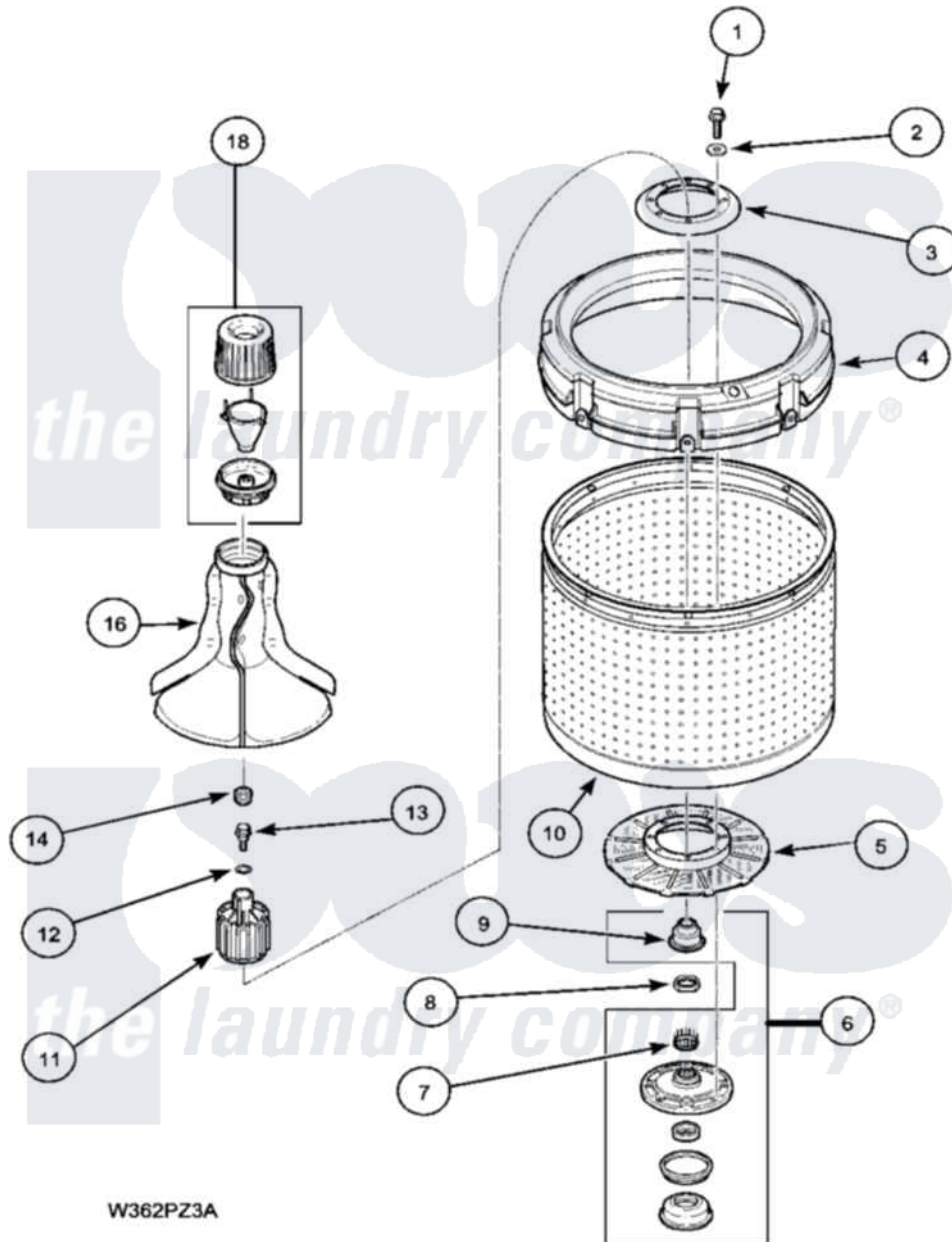

Amana LWA40AL2 (BOM: PLWA40AL2) 01 - AGITATOR, DRIVE BELL AND WASH TUB

W362PZ3A

Amana Residential Amana LWA40AL2 (BOM: PLWA40AL2) Washer Parts Parts Diagram 01 - AGITATOR, DRIVE BELL AND WASH TUB

[Click on the part number to view part](#)

Item	Original Part Number	Replaced By	Status	Part Description
1	27202	W10116787		Screw
2	28094			Gasket
3	39113	R9900144		Kit- Wash
4	37411	27001052		Balance Ring
5	39112	39371		Filter Lin
6	646P3	R9900552		Hub And Seal
7	29728	40008301		Insert, Spline
8	Y29220	40016301		Nut, Lock
9	36425	40016101		Seal, Bell Drive
10	39386	R9900144		Kit- Wash
11	36443P	R9900189		Kit, Drive Bell And Seal
12	36472			O-Ring
13	34288	40065102		Screw, Shoulder 1/4
14	36511	40008401		Plug, Bell
16	36507	40000501W		Agitator, Flex Vane