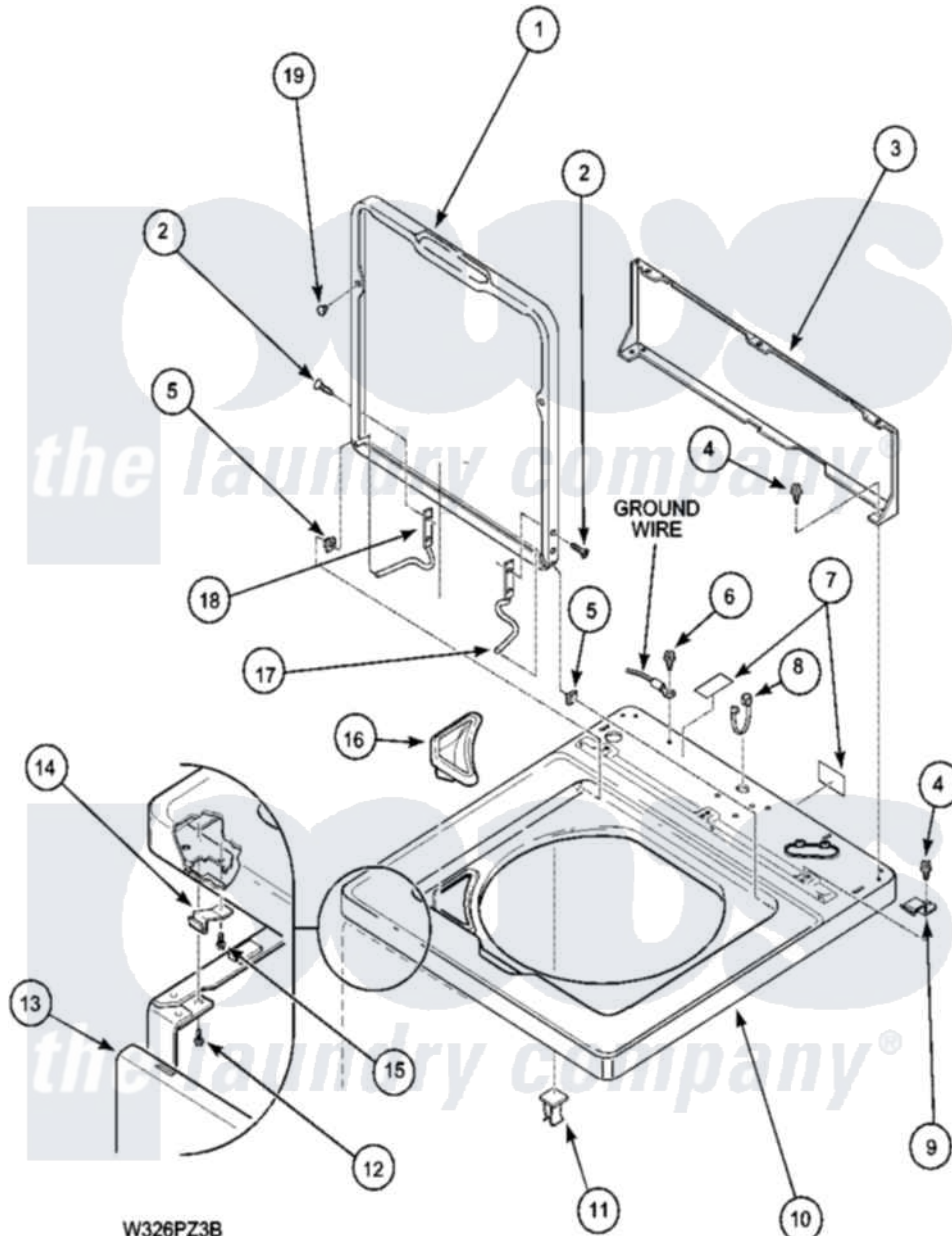

# Amana LWA40AL2 (BOM: PLWA40AL2) 02 - CABINET TOP AND DOOR

W326PZ3B

Amana Residential Amana LWA40AL2 (BOM: PLWA40AL2) Washer Parts Parts Diagram 02 - CABINET TOP AND DOOR

[Click on the part number to view part](#)

Item	Original Part Number	Replaced By	Status	Part Description
1	37827LP		Not Available	LOADING DOOR
3	<a href="#">37782</a>			Control Hood Back Panel
5	39039	<a href="#">40008201</a>		Bushing, Hinge
7	24903		Not Available	STICKER,DISCONNECT POW
8	21903	<a href="#">211881</a>		Grommet, Cord Part Not Used-Gas Models Only
9	35887	<a href="#">40063901</a>		Clip, Hold Down
10	37992L		Not Available	CABINET TOP
11	36519		Not Available	CLIP
13	38238LP	<a href="#">38335LP</a>		Panel Frontw/Carton
14	38271	<a href="#">40034202</a>		Clip, Spring
16	38382	<a href="#">40093901</a>		Dispenser, Bleach
17	<a href="#">36437</a>			Hinge, Lid R
18	<a href="#">36513</a>			Hinge, Left
19	21685	<a href="#">40038001</a>		Bumper