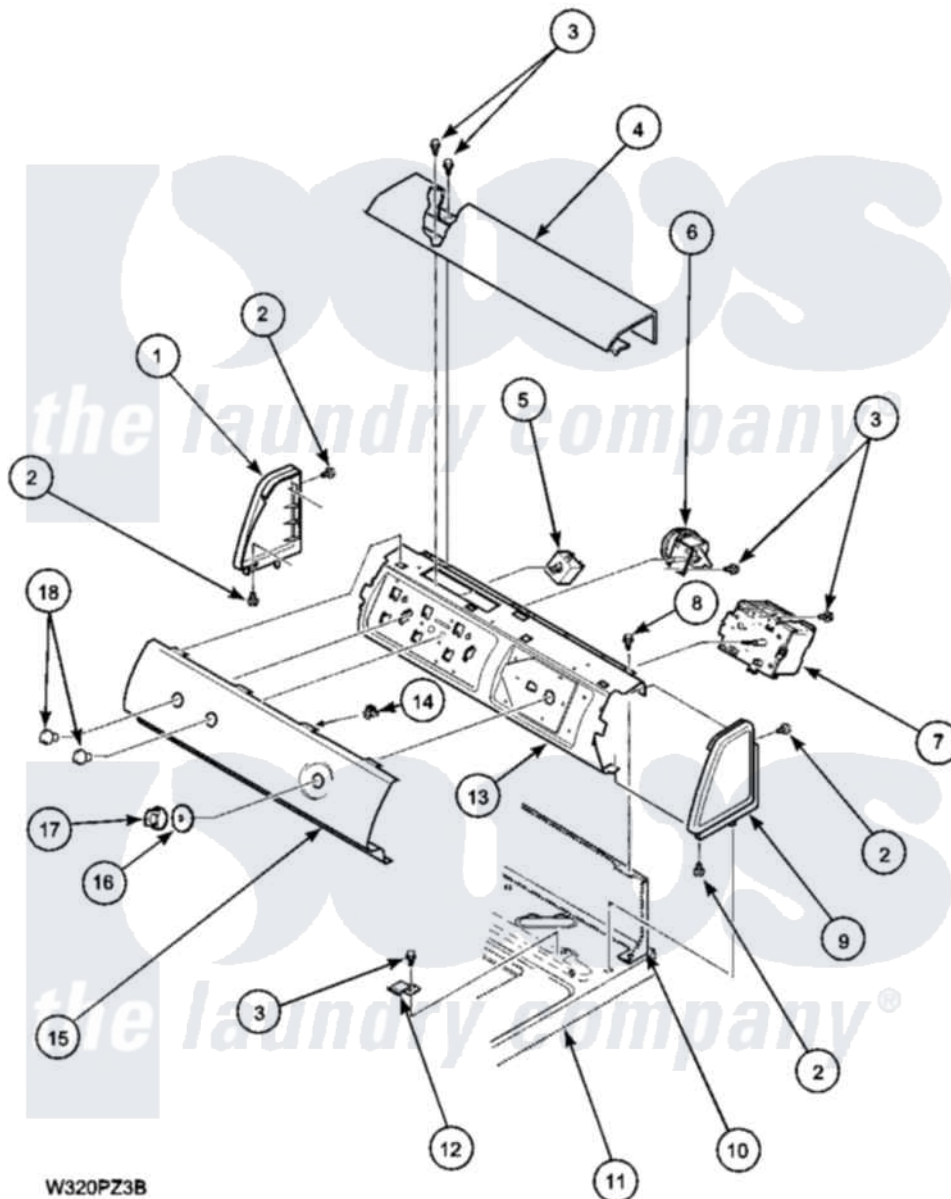

Amana LWA40AL2 (BOM: PLWA40AL2) 03 - CONTROL PANEL

W320PZ3B

Amana Residential Amana LWA40AL2 (BOM: PLWA40AL2) Washer Parts Parts Diagram 03 - CONTROL PANEL
 Click on the part number to view part

Item	Original Part Number	Replaced By	Status	Part Description
1	504009L		Not Available	PANEL,END LH ALMOND
2	501086	90767		Screw, 8A X 3/8 HeX Washer Head Tapping
3	23962	W10116760		Screw
4	38231L	39905L		Cover
5	35115			Switch, TemPerature 3 P
6	38842	40077201		Switch, Pressure
7	37929			Timer, 115V/60Hz 3 CYC
8	34904	489355		Screw, 8 X 1/2
9	504008L		Not Available	PANEL,END-RH ALMOND
10	37782			Control Hood Back Panel
11	37992LP			Top, Home W/Bleach
12	35887	40063901		Clip, Hold Down
13	38171		Not Available	PANEL, CONTROL SUPPORT
14	Y00161	B5733302		Clip, Ground
15	39614L		Not Available	PANEL, GRAPHICS (ALMOND)

16

56700

Not Available

FRAME,R.H.

17

[35333L](#)

Knob, Timer

18

[36701L](#)

Knob