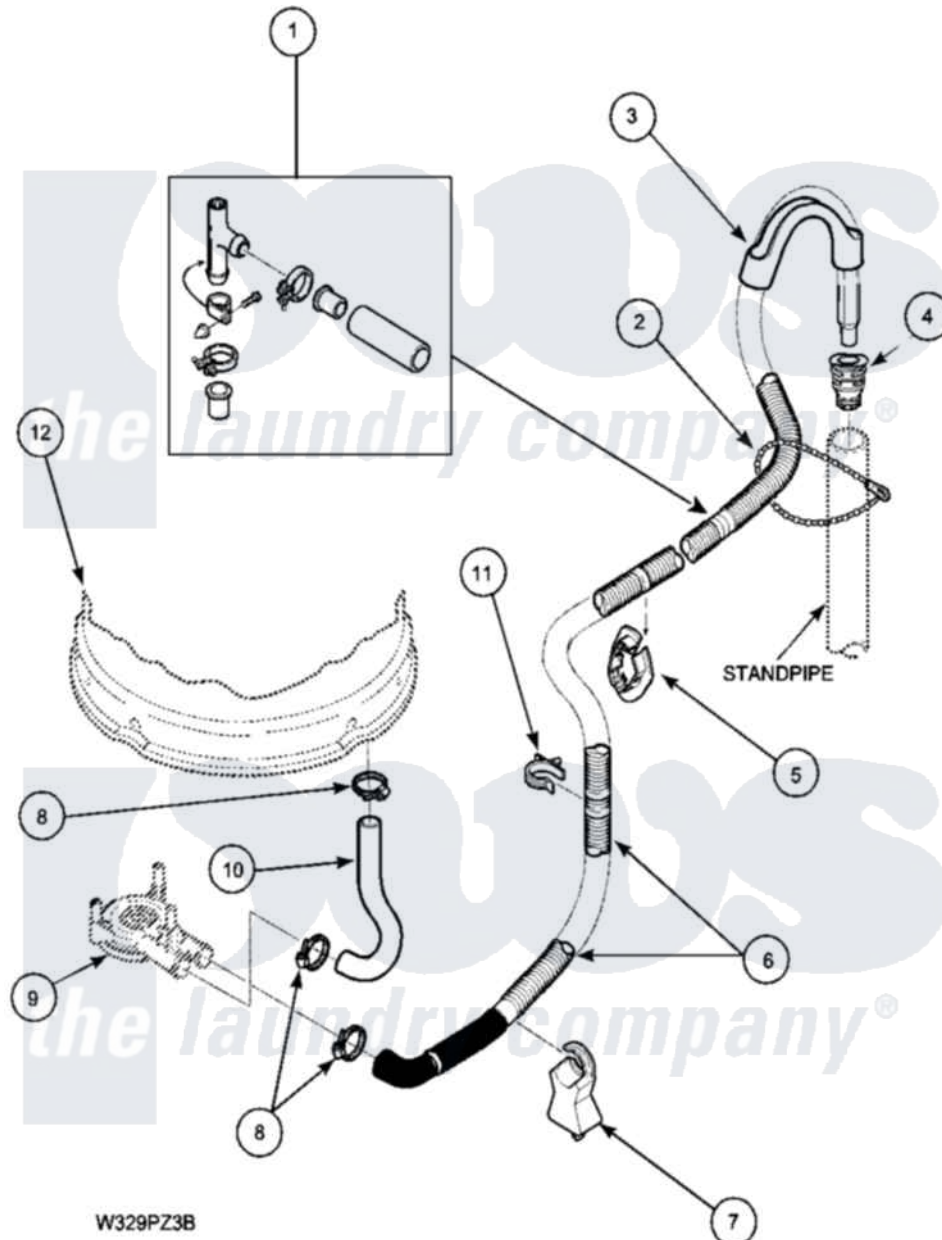

Amana LWA40AL2 (BOM: PLWA40AL2) 04 - DRAIN HOSE AND SIPHON BREAK

W329PZ3B

Amana Residential Amana LWA40AL2 (BOM: PLWA40AL2) Washer Parts Parts Diagram 04 - DRAIN HOSE AND SIPHON BREAK

[Click on the part number to view part](#)

Item	Original Part Number	Replaced By	Status	Part Description
1	562P3	76660		Break-Sphn
2	33489	8539404		Tie-Wire
3	33615	22003814		Retainer, Drain Hose
4	36878	40008101		Adapter, Standpipe
5	32219			Relief, Strain
6	38062	40053901		Hose, Drain
7	38732	40044901		Stand, Hose
8	36802	285655		Clamp, Hose
9	36863P	27001233		Pump
10	38351	40094201		Hose, Tub To Pump
11	36014			Clip, Retainer-Hose
12	37813P			Tub, Outer-Tall