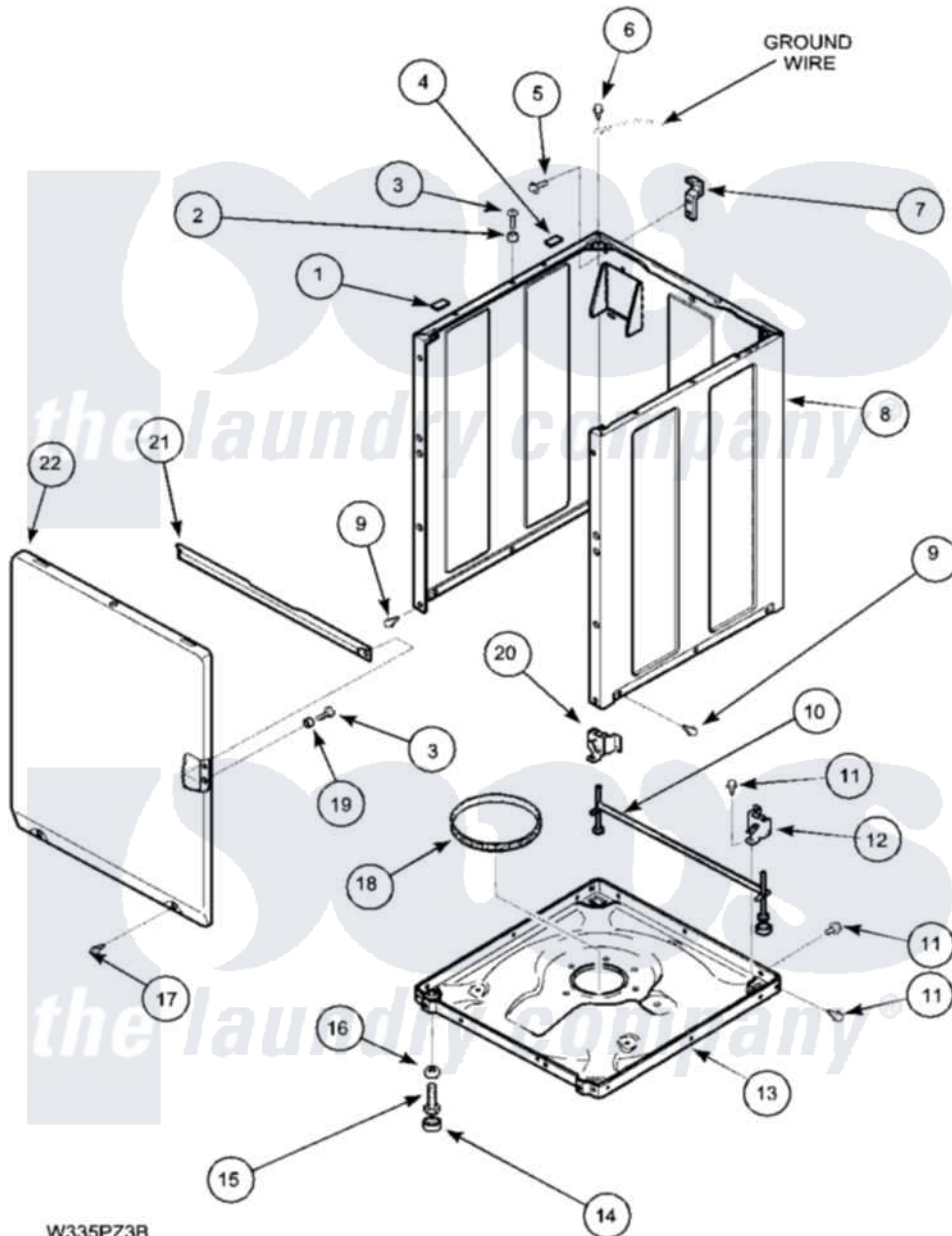

Amana LWA40AL2 (BOM: PLWA40AL2) 05 - FRONT PANEL, BASE AND CABINET ASSEMBLY

W335PZ3B

Amana [Residential Amana LWA40AL2 \(BOM: PLWA40AL2\) Washer Parts](#) Parts Diagram 05 - FRONT PANEL, BASE AND CABINET ASSEMBLY

[Click on the part number to view part](#)

Item	Original Part Number	Replaced By	Status	Part Description
1	Y56128			Pad, Bumper
2	56079	505187		Locator, Panel
4	36226			Pad, Bumper .25
7	Y27103			Hinge, Hold-Down Lug
8	34475LP	38612LP		Kit Service Cabinet
10	34443			Assembly, Leg And Stabilier
12	36036		Not Available	BRACKET,SLL-RIGHT
13	37807	39788		Assembly- Base
14	34318	40016001		Foot, Rubber
15	Y34319	22003428		Leg, Adjustable
16	Y21899	40038101		Nut, Leg
18	37937	40037401		Ring, Friction
19	28102			Locator, Panel
20	36037			Bracket, SII-Left
21	Y35097		Not Available	BRACE, FRT PNL