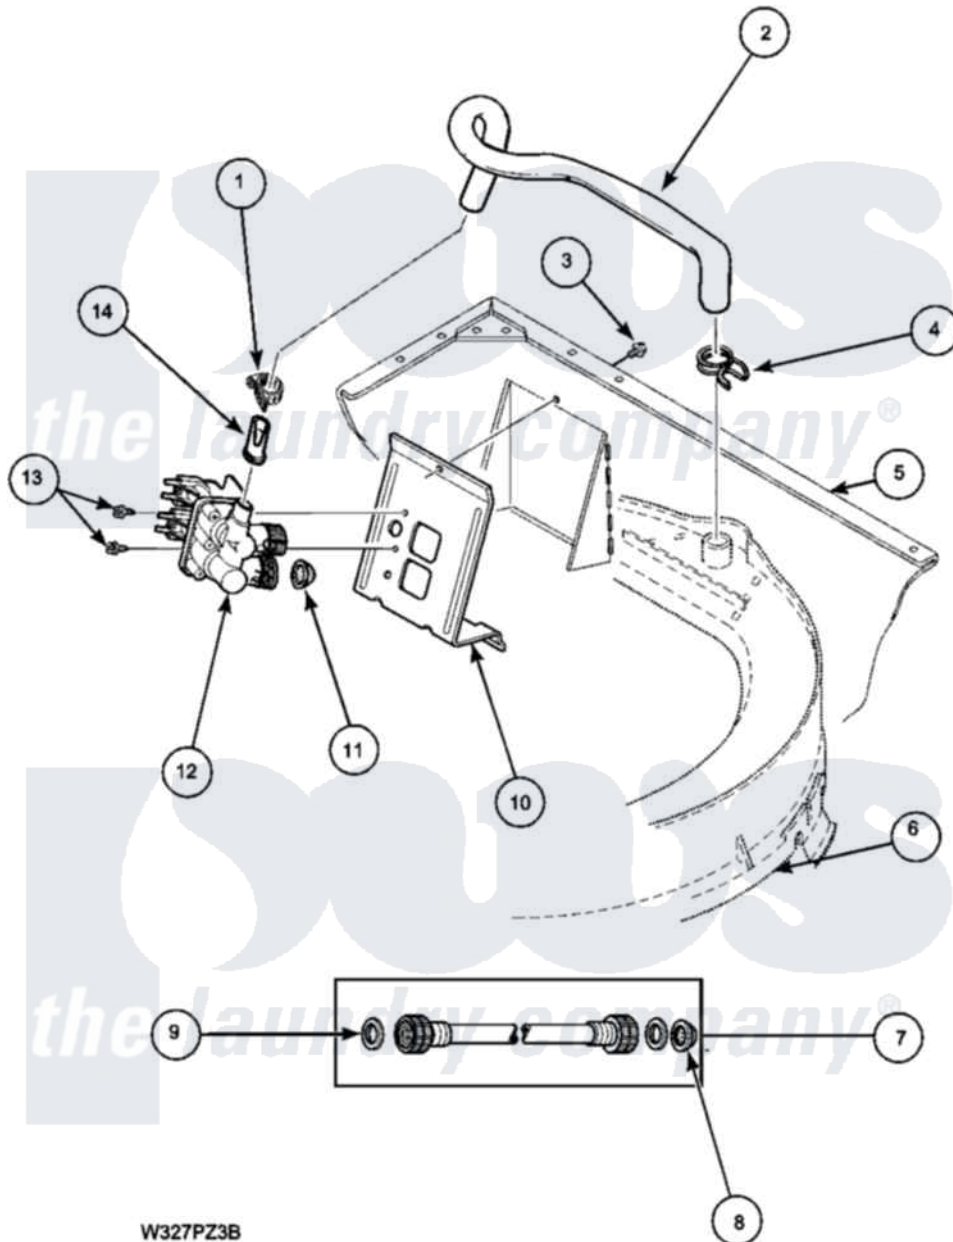

Amana LWA40AL2 (BOM: PLWA40AL2) 06 - INLET/FILL HOSES AND MIXING VALVE

W327PZ3B

Amana Residential Amana LWA40AL2 (BOM: PLWA40AL2) Washer Parts Parts Diagram 06 - INLET/FILL HOSES AND MIXING VALVE

Click on the part number to view part

Item	Original Part Number	Replaced By	Status	Part Description
1	36801	596669		Clamp, Manifold
2	38155			Hose, Mix Valve To TU
4	29210			Hose Clamp
5	34475LP	38612LP		Kit Service Cabinet
6	37502	39169		Assembly Tub Cover Gasket And Channel
7	20618	21001467		Hose- 10'
"	20617		Not Available	HOSE, INLET (8 FT)
"	28330P	202860		Inlet Hose Assembly
10	34972	39407		Bracket, Valve
11	24122	22002960		Strainer, Washer Inlet
12	38495	R0131578		Valve-Inlet
14	34500	22001900		Preventer, Back Flow