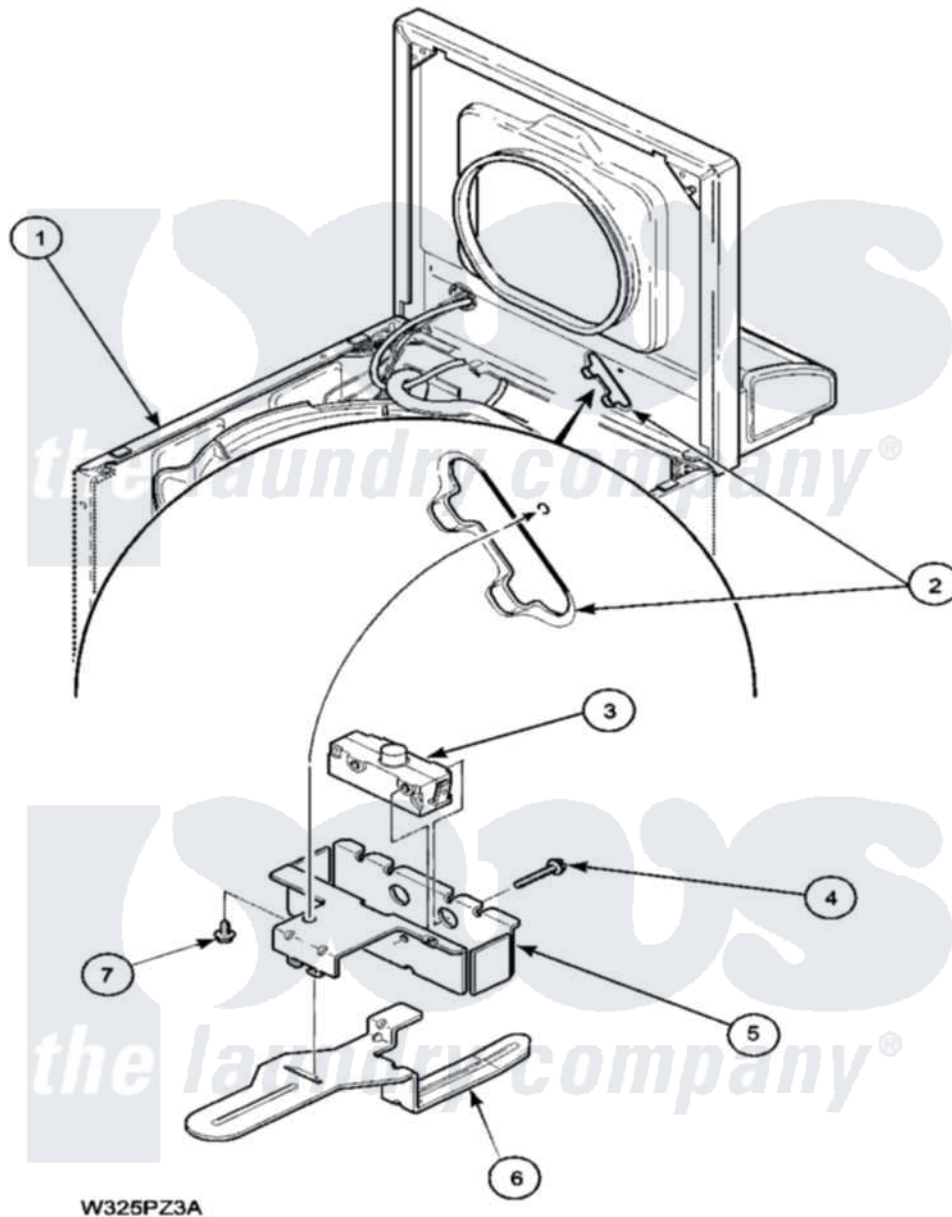

Amana LWA40AL2 (BOM: PLWA40AL2) 07 - LOADING DOOR SWITCH

W325PZ3A

Amana [Residential Amana LWA40AL2 \(BOM: PLWA40AL2\) Washer Parts](#) Parts Diagram 07 - LOADING DOOR SWITCH

[Click on the part number to view part](#)

Item	Original Part Number	Replaced By	Status	Part Description
1	34475LP	38612LP		Kit Service Cabinet
2	37992LP			Top, Home W/Bleach
3	33445	27001095		Switch, Lid
5	37629	40009801		Holder, Lid Switch
6	37630	40009701		Arm, Lid Switch