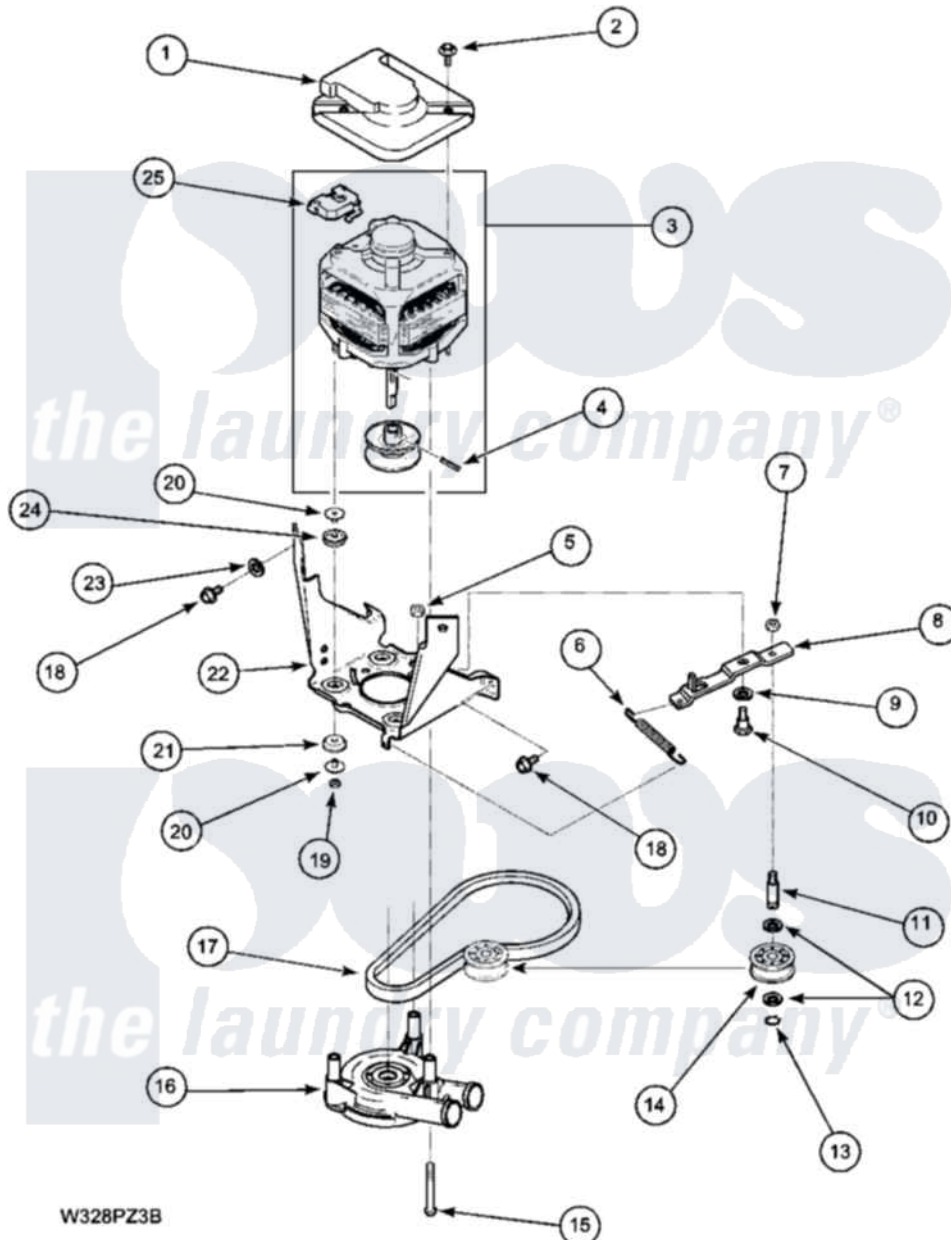

**Amana LWA40AL2 (BOM: PLWA40AL2) 09 - MOTOR, BELT AND PUMP AND IDLER ASSY**

Amana Residential Amana LWA40AL2 (BOM: PLWA40AL2) Washer Parts Parts Diagram 09 - MOTOR, BELT AND PUMP AND IDLER ASSY  
 Click on the part number to view part

Item	Original Part Number	Replaced By	Status	Part Description
1	34754	<a href="#">40112301</a>		Shield, Motor
3	37819	<a href="#">27001215</a>		Motor W/Pulley
4	<a href="#">10416</a>			Pin, Roll
5	52566	<a href="#">27001225</a>		Nut, Jam Mid Lock 1/4-20
6	Y39666	<a href="#">40061401</a>		Spring, Idler Lever
7	28803	<a href="#">2221070</a>		Clamp, Nylon
8	38011	<a href="#">40041002</a>		Lever, Idler
9	81392	<a href="#">40054701</a>		Washer
10	27229	<a href="#">40038901</a>		Screw, 1/4-20
11	38228	<a href="#">56461</a>		Shaft
12	<a href="#">52549</a>			Washer, 501 ID X3/4 Odx
13	<a href="#">23748</a>			Ring, Retaining
14	38225	<a href="#">40045001</a>		Idler Pulley Assembly
16	36863P	<a href="#">27001233</a>		Pump
17	37820	<a href="#">27001007</a>		Belt, Spin

19	35423	<a href="#">3400029</a>	Nut, Adapter Plate
20	38325	<a href="#">40053701</a>	Post, Isolator
21	38396	<a href="#">40054301</a>	Mount, Motor Lower
22	37445	Not Available	MOTOR MOUNTING BRACKET
23	37772	Not Available	WASHER, ALUMINUM .34X
24	38395	<a href="#">40053801</a>	Mount, Motor Upper
25	35632	Not Available	SWITCH, MOTOR