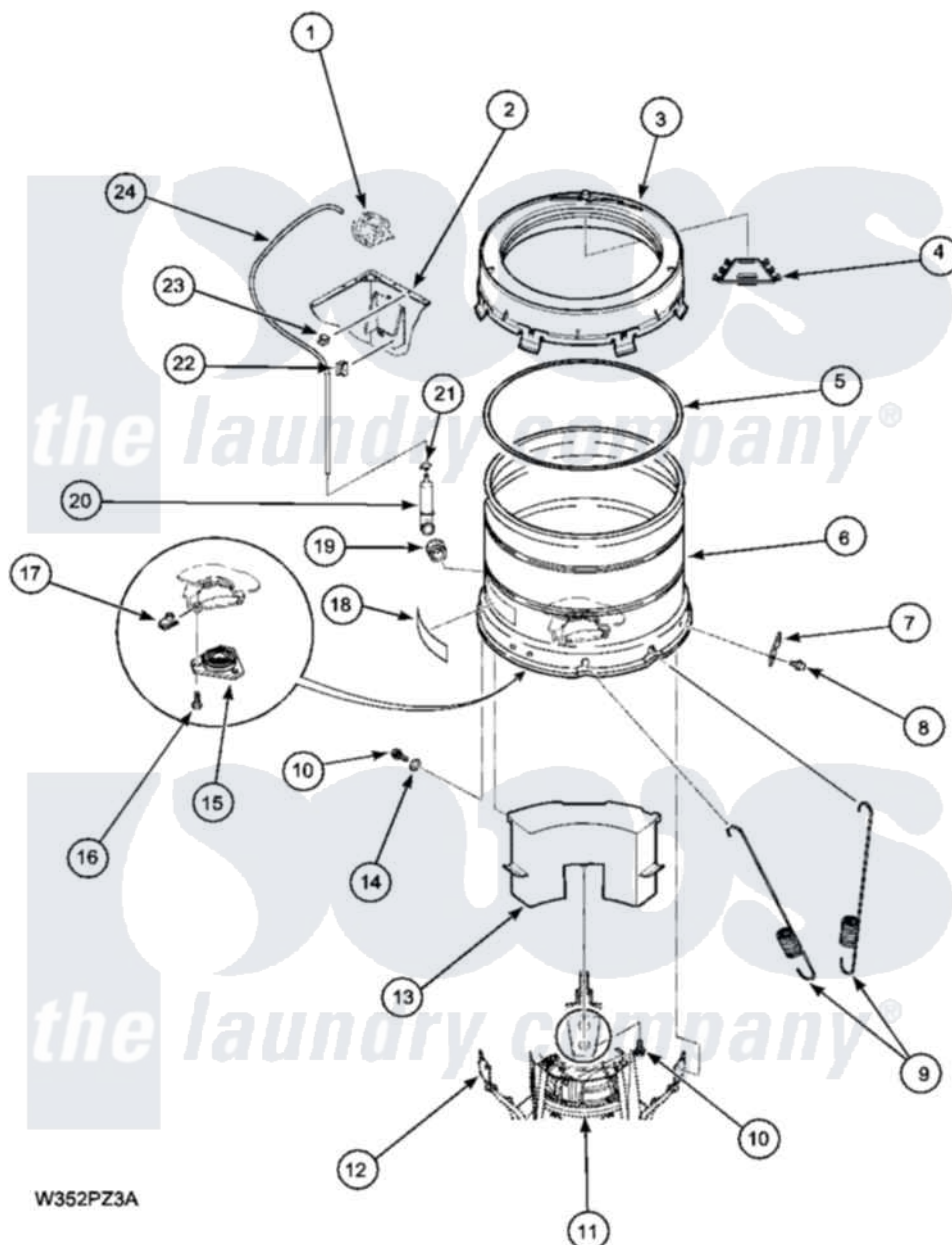

Amana LWA40AL2 (BOM: PLWA40AL2) 10 - OUTER TUB, COVER, PRESSURE HOSE

W352PZ3A

Amana Residential Amana LWA40AL2 (BOM: PLWA40AL2) Washer Parts Parts Diagram 10 - OUTER TUB, COVER, PRESSURE HOSE

[Click on the part number to view part](#)

Item	Original Part Number	Replaced By	Status	Part Description
1	38842	40077201		Switch, Pressure
2	34475LP	38612LP		Kit Service Cabinet
3	37502	39169		Assembly Tub Cover Gasket And Channel
4	39079		Not Available	CHANNEL,WATER
5	38359			Gasket, Tub Cover Large
6	37813P			Tub, Outer-Tall
7	27926			Plate, Leg .063
9	37575	40045202		Spring, Tall Tub
11	38826P	12002178		Transmison
12	39253			Assembly, Weld And Bearing
13	38769			Assembly, Counterweight
14	37767	60096-8		Rail Shelf Support
15	27182	40004201P		Main Bearing Assembly
16	36991	3400500		Bolt, 3405245 5/16-18 X 3/4

17	27222		Nut, Retainer 5/16-18
18	500049		Not Available
19	29175	40037801	STICKER
20	30907	40008501	Grommet
21	Y22294	596669	Assembly, Pressure Bulb
22	36985		Clamp, Manifold
23	21036		Not Available
24	29213	39125	CLIP, HOSE
			Clip, Cable
			Tubing 31