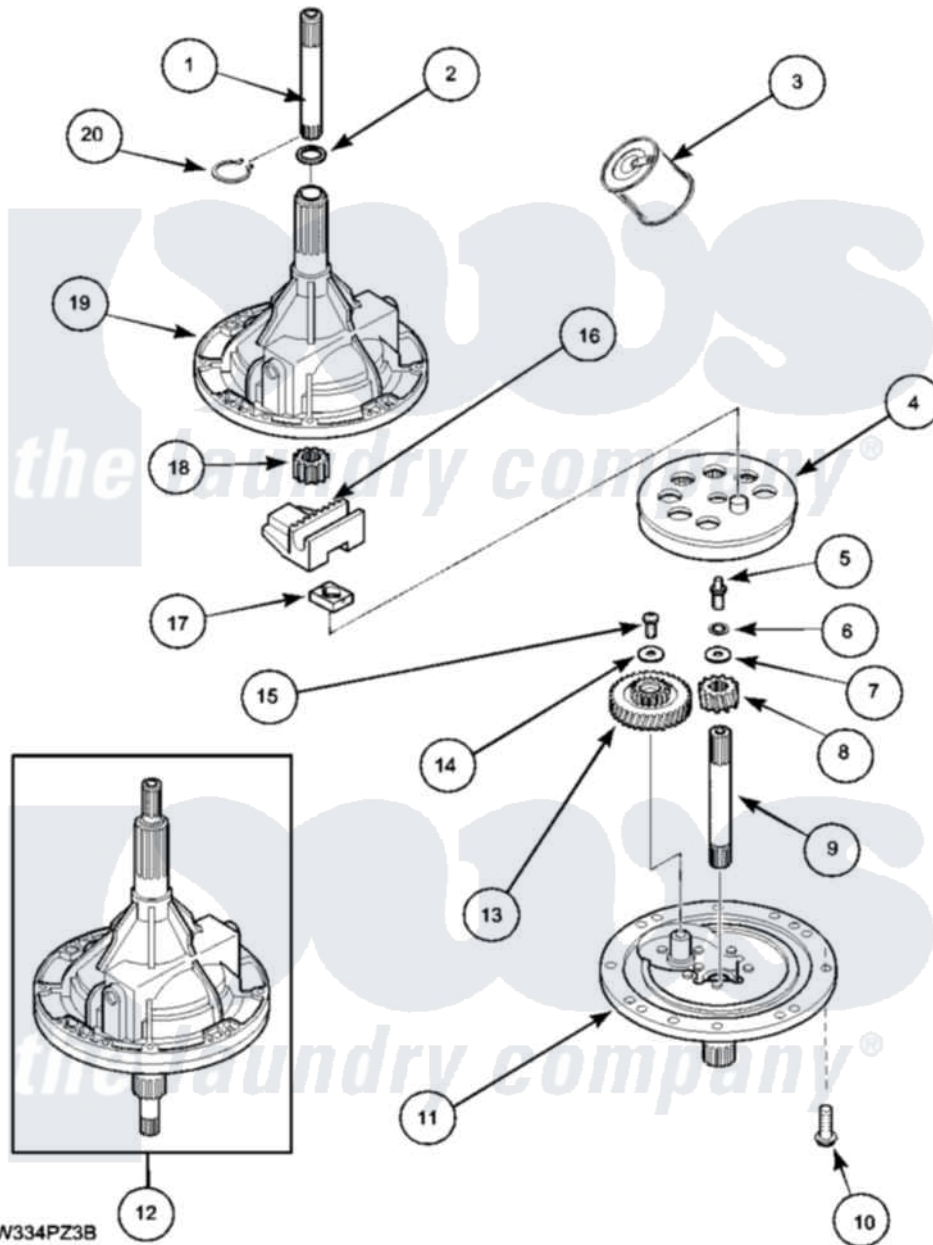

# Amana LWA40AL2 (BOM: PLWA40AL2) 11 - TRANSMISSION ASSEMBLY

Amana Residential Amana LWA40AL2 (BOM: PLWA40AL2) Washer Parts Diagram 11 - TRANSMISSION ASSEMBLY

[Click on the part number to view part](#)

Item	Original Part Number	Replaced By	Status	Part Description
1	<a href="#">Y36570</a>			Shaft, Output
2	<a href="#">35092</a>			Washer, 3628id X 1.00 X .056
3	<a href="#">27243P</a>			Oil, CW Transmission F-
4	<a href="#">26577</a>			Assembly, Gear And Stud
5	27030		Not Available	SCREW, 1/4-20 SPECIAL
6	<a href="#">21456</a>			Lockwasher, 1/4 Intshkp
7	26509	<a href="#">40041501</a>		Washer
8	<a href="#">37406</a>			Pinion, Drive
9	<a href="#">38268</a>			Shaft, Input
11	<a href="#">Y37471</a>			Assembly, Transmission Cover
12	38826P	<a href="#">12002178</a>		Transmison
13	<a href="#">37403</a>			Gear, Reduction
14	29260		Not Available	WASHER
16	<a href="#">Y31526</a>			Rack
17	<a href="#">26493</a>			Slide

18	<a href="#">27003</a>		Pinion, Agitator
19	33223	Not Available	ASSY, TRANSMISSION CASE
20	<a href="#">27197</a>		Ring, Retaining
NI	37577P	Not Available	SEALANT