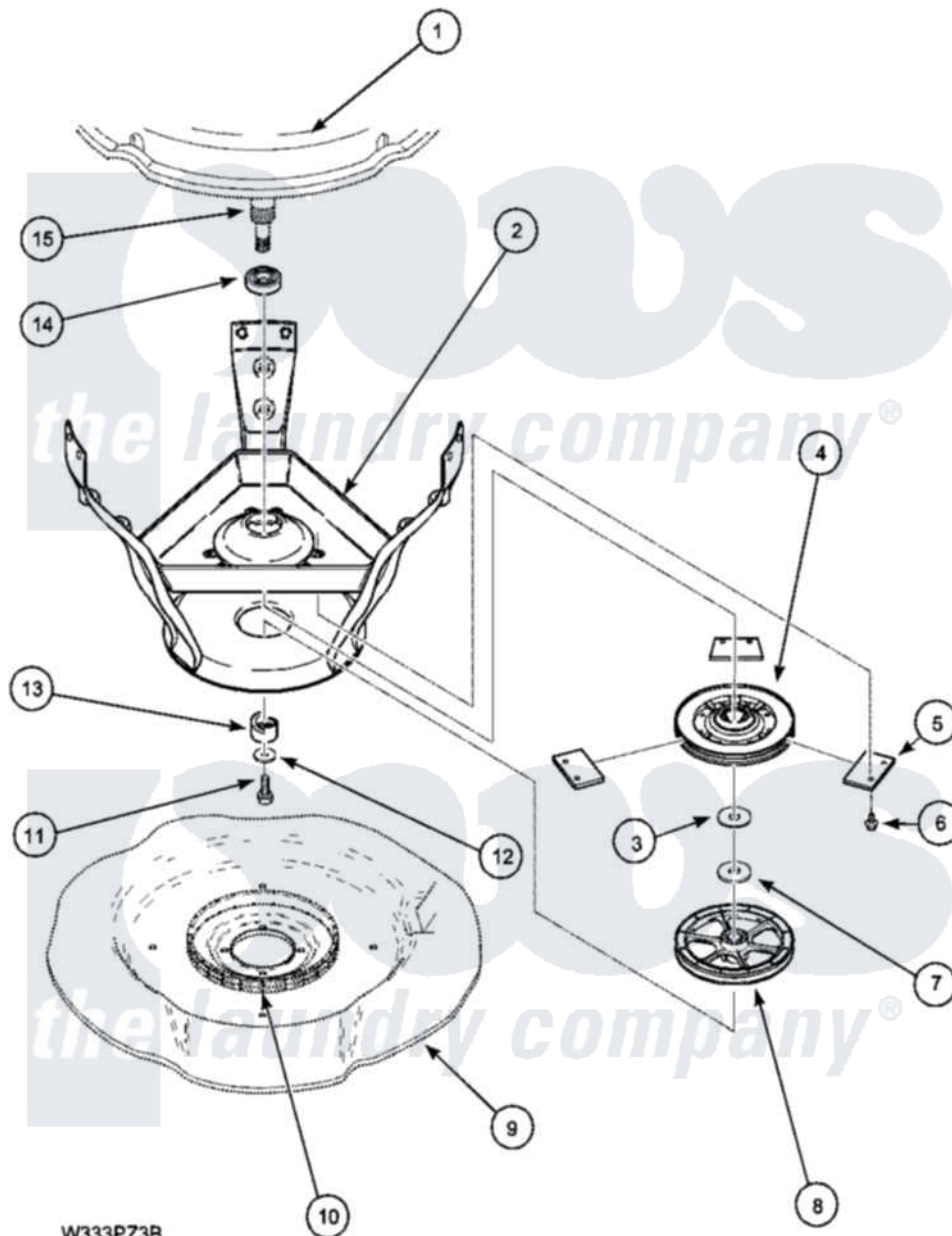

Amana LWA40AL2 (BOM: PLWA40AL2) 12 - WELDMENT/BEARING ASSY AND BRAKE/PULLEY

W333PZ3B

Amana Residential Amana LWA40AL2 (BOM: PLWA40AL2) Washer Parts Parts Diagram 12 - WELDMENT/BEARING ASSY AND BRAKE/PULLEY

[Click on the part number to view part](#)

Item	Original Part Number	Replaced By	Status	Part Description
1	37813P			Tub, Outer-Tall
2	39253			Assembly, Weld And Bearing
3	35535	40065701		Washer, 2 Odx.63 ID
4	38505	R9900474		Brake Assembly
5	637P3	R0000014		Kit, Brake Pad
7	27015	40063201		Washer, Flat
8	Y38007	40047202		Pulley, Spin
9	37807	39788		Assembly- Base
10	37937	40037401		Ring, Friction
12	26509	40041501		Washer
13	Y38008	40047402		Helix, Plastic
14	28944R	40004001		Bearing, Main
15	38826P	12002178		Transmison