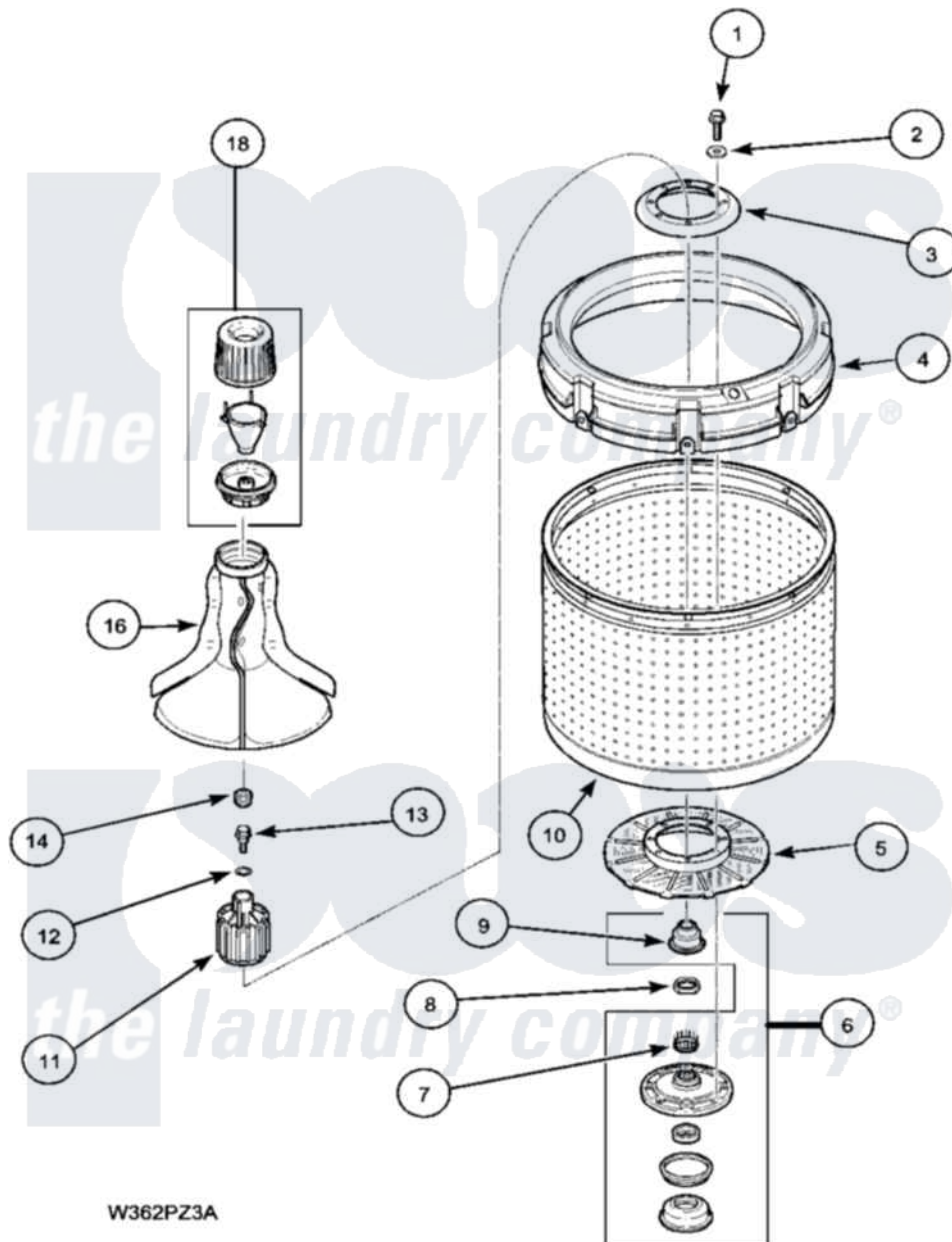

Amana LWA40AW2 (BOM: PLWA40AW2) 01 - AGITATOR, DRIVE BELL AND WASH TUB

Amana Residential Amana LWA40AW2 (BOM: PLWA40AW2) Washer Parts Parts Diagram 01 - AGITATOR, DRIVE BELL AND WASH TUB
 Click on the part number to view part

Item	Original Part Number	Replaced By	Status	Part Description
1	27202	W10116787		Screw
2	28094			Gasket
3	39113	R9900144		Kit- Wash
4	37411	27001052		Balance Ring
5	39112	39371		Filter Lin
6	646P3	R9900552		Hub And Seal
7	29728	40008301		Insert, Spline
8	Y29220	40016301		Nut, Lock
9	36425	40016101		Seal, Bell Drive
10	39386	R9900144		Kit- Wash
11	36443P	R9900189		Kit, Drive Bell And Seal
12	36472			O-Ring
13	34288	40065102		Screw, Shoulder 1/4
14	36511	40008401		Plug, Bell
16	36507	40000501W		Agitator, Flex Vane