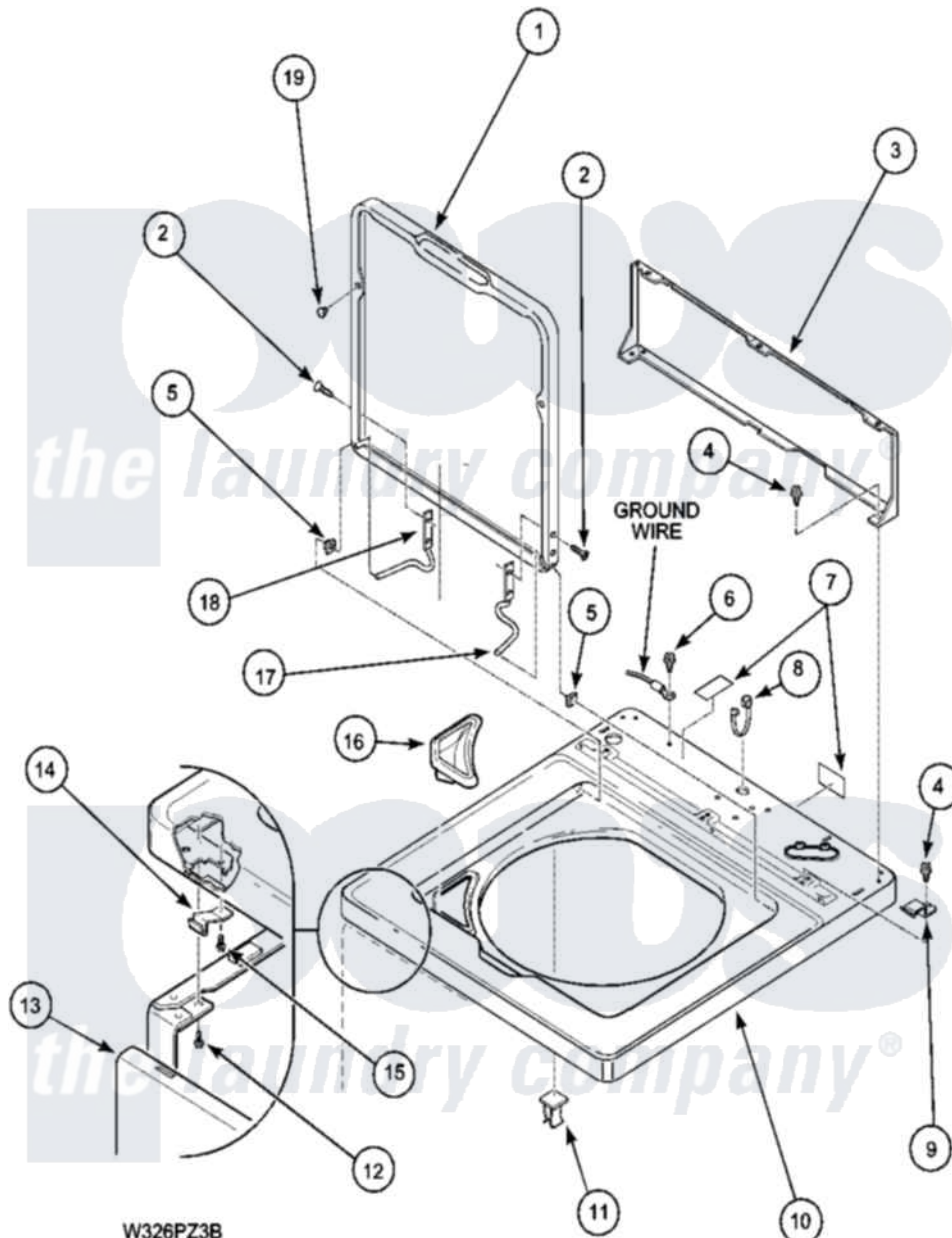

# Amana LWA40AW2 (BOM: PLWA40AW2) 02 - CABINET TOP AND DOOR

W326PZ3B

Amana Residential Amana LWA40AW2 (BOM: PLWA40AW2) Washer Parts Parts Diagram 02 - CABINET TOP AND DOOR

[Click on the part number to view part](#)

Item	Original Part Number	Replaced By	Status	Part Description
1	37827WP		Not Available	LOADING DOOR
3	<a href="#">37782</a>			Control Hood Back Panel
5	39039	<a href="#">40008201</a>		Bushing, Hinge
7	24903		Not Available	STICKER,DISCONNECT POW
8	21903	<a href="#">211881</a>		Grommet, Cord Part Not Used-Gas Models Only
9	35887	<a href="#">40063901</a>		Clip, Hold Down
10	37992W	<a href="#">37992WP</a>		Top, Home W/Bleach
11	36519		Not Available	CLIP
13	38238WP	<a href="#">38335WP</a>		Panel Frontw/Carton
14	38271	<a href="#">40034202</a>		Clip, Spring
16	38382	<a href="#">40093901</a>		Dispenser, Bleach
17	<a href="#">36437</a>			Hinge, Lid R
18	<a href="#">36513</a>			Hinge, Left
19	21685	<a href="#">40038001</a>		Bumper