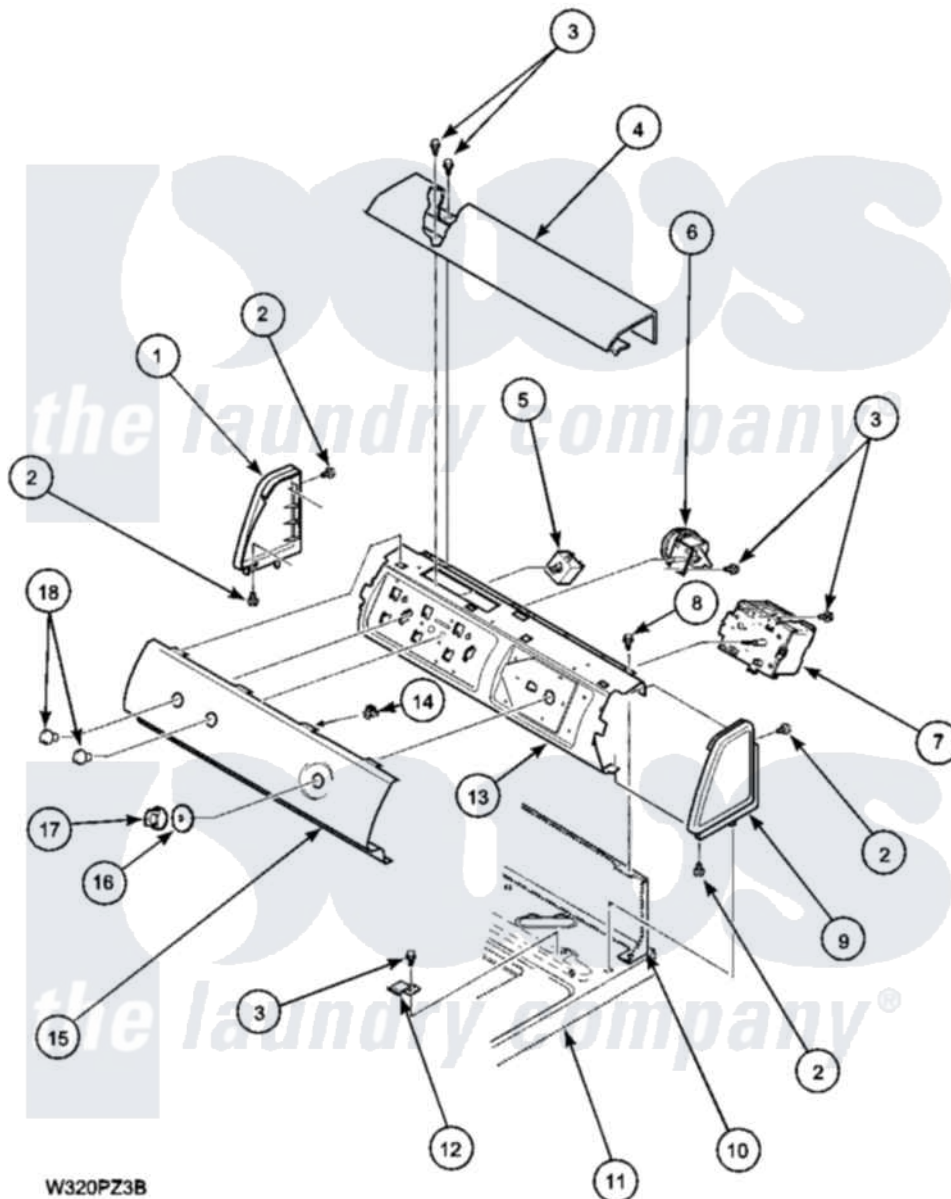

Amana LWA40AW2 (BOM: PLWA40AW2) 03 - CONTROL PANEL

W320PZ3B

Amana [Residential Amana LWA40AW2 \(BOM: PLWA40AW2\) Washer Parts](#) Parts Diagram 03 - CONTROL PANEL
 Click on the part number to view part

Item	Original Part Number	Replaced By	Status	Part Description
1	504009W	40012702W		Endcap
2	501086	90767		Screw, 8A X 3/8 HeX Washer Head Tapping
3	23962	W10116760		Screw
4	38231W	39905W		Cover Top
5	35115			Switch, TemPerature 3 P
6	38842	40077201		Switch, Pressure
7	37929			Timer, 115V/60Hz 3 CYC
8	34904	489355		Screw, 8 X 1/2
9	504008W		Not Available	CAP-END RH
10	37782			Control Hood Back Panel
11	37992WP			Top, Home W/Bleach
12	35887	40063901		Clip, Hold Down
13	38171		Not Available	PANEL, CONTROL SUPPORT
14	Y00161	B5733302		Clip, Ground
15	39614W		Not Available	PANEL, GRAPHICS (WHITE)
16	36700W			Knob Skirt