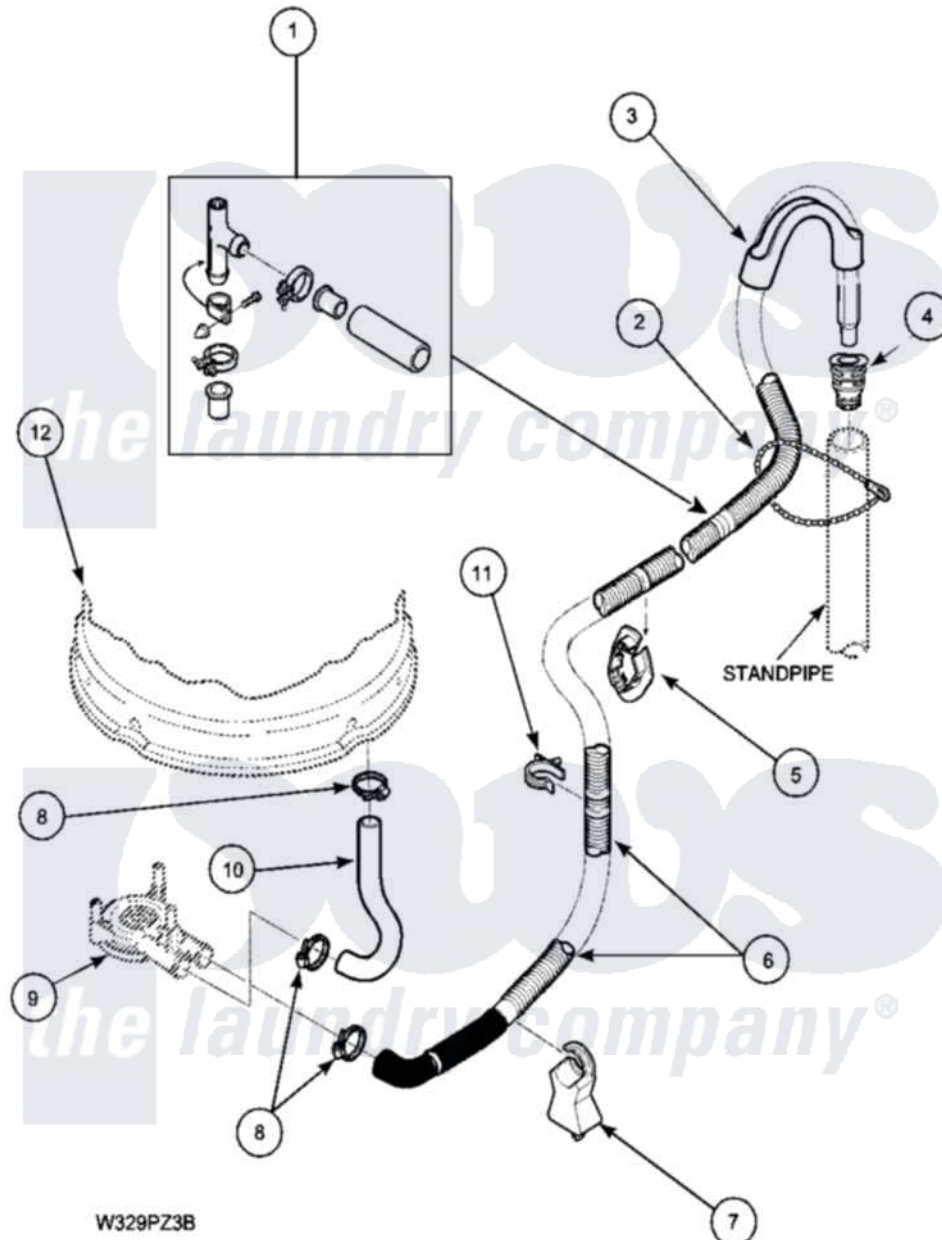

Amana LWA40AW2 (BOM: PLWA40AW2) 04 - DRAIN HOSE AND SIPHON BREAK

W329PZ3B

Amana Residential Amana LWA40AW2 (BOM: PLWA40AW2) Washer Parts Parts Diagram 04 - DRAIN HOSE AND SIPHON BREAK

[Click on the part number to view part](#)

Item	Original Part Number	Replaced By	Status	Part Description
1	562P3	76660		Break-Sphn
2	33489	8539404		Tie-Wire
3	33615	22003814		Retainer, Drain Hose
4	36878	40008101		Adapter, Standpipe
5	32219			Relief, Strain
6	38062	40053901		Hose, Drain
7	38732	40044901		Stand, Hose
8	36802	285655		Clamp, Hose
9	36863P	27001233		Pump
10	38351	40094201		Hose, Tub To Pump
11	36014			Clip, Retainer-Hose
12	37813P			Tub, Outer-Tall