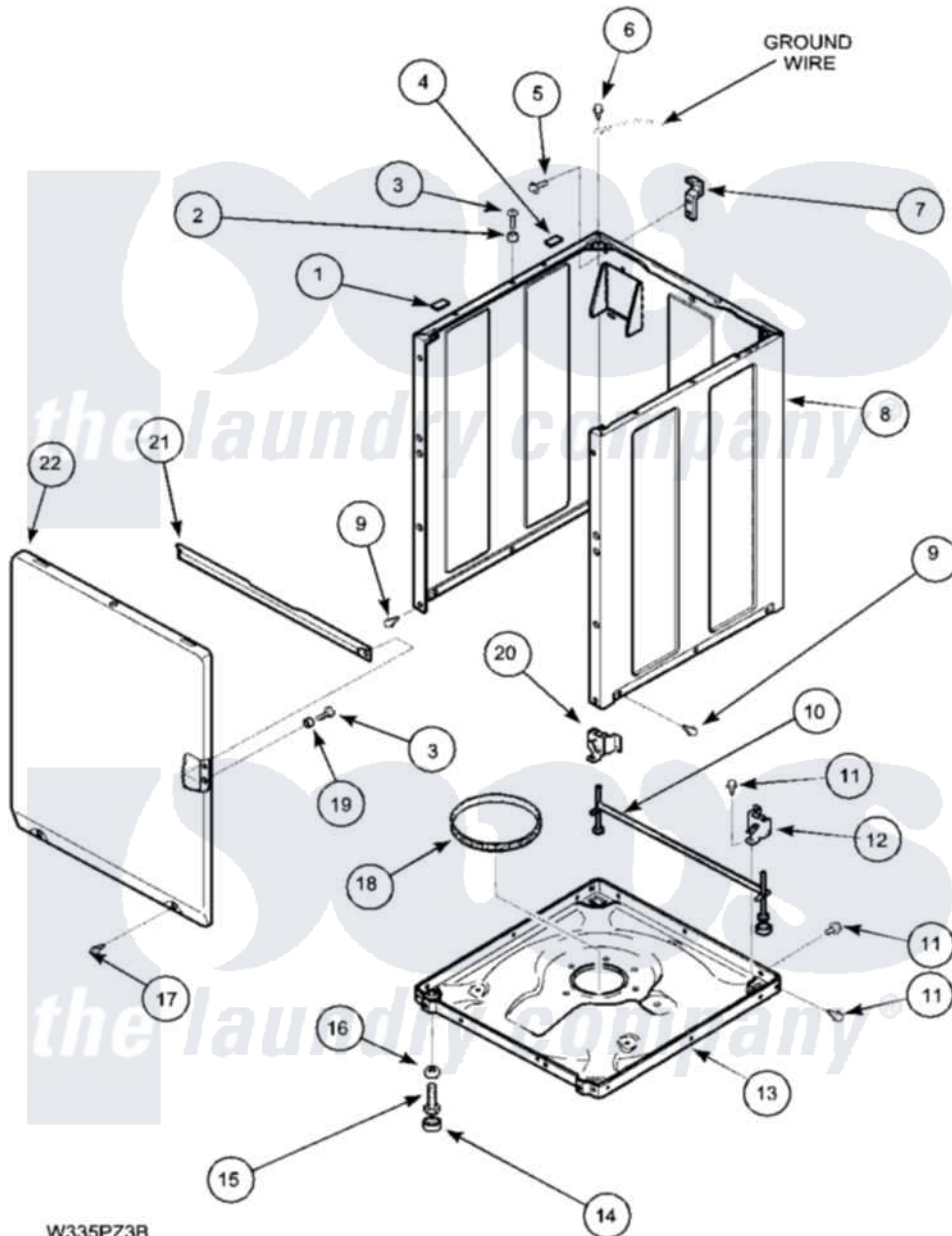

Amana LWA40AW2 (BOM: PLWA40AW2) 05 - FRONT PANEL, BASE AND CABINET ASSEMBLY

W335PZ3B

Amana [Residential Amana LWA40AW2 \(BOM: PLWA40AW2\) Washer Parts](#) Parts Diagram 05 - FRONT PANEL, BASE AND CABINET ASSEMBLY
 Click on the part number to view part

Item	Original Part Number	Replaced By	Status	Part Description
1	Y56128			Pad, Bumper
2	56079	505187		Locator, Panel
4	36226			Pad, Bumper .25
7	Y27103			Hinge, Hold-Down Lug
8	34475WP	38612WP		Kit-Servic
10	34443			Assembly, Leg And Stabilier
12	36036		Not Available	BRACKET,SLL-RIGHT
13	37807	39788		Assembly- Base
14	34318	40016001		Foot, Rubber
15	Y34319	22003428		Leg, Adjustable
16	Y21899	40038101		Nut, Leg
18	37937	40037401		Ring, Friction
19	28102			Locator, Panel
20	36037			Bracket, SII-Left
21	Y35097		Not Available	BRACE, FRT PNL