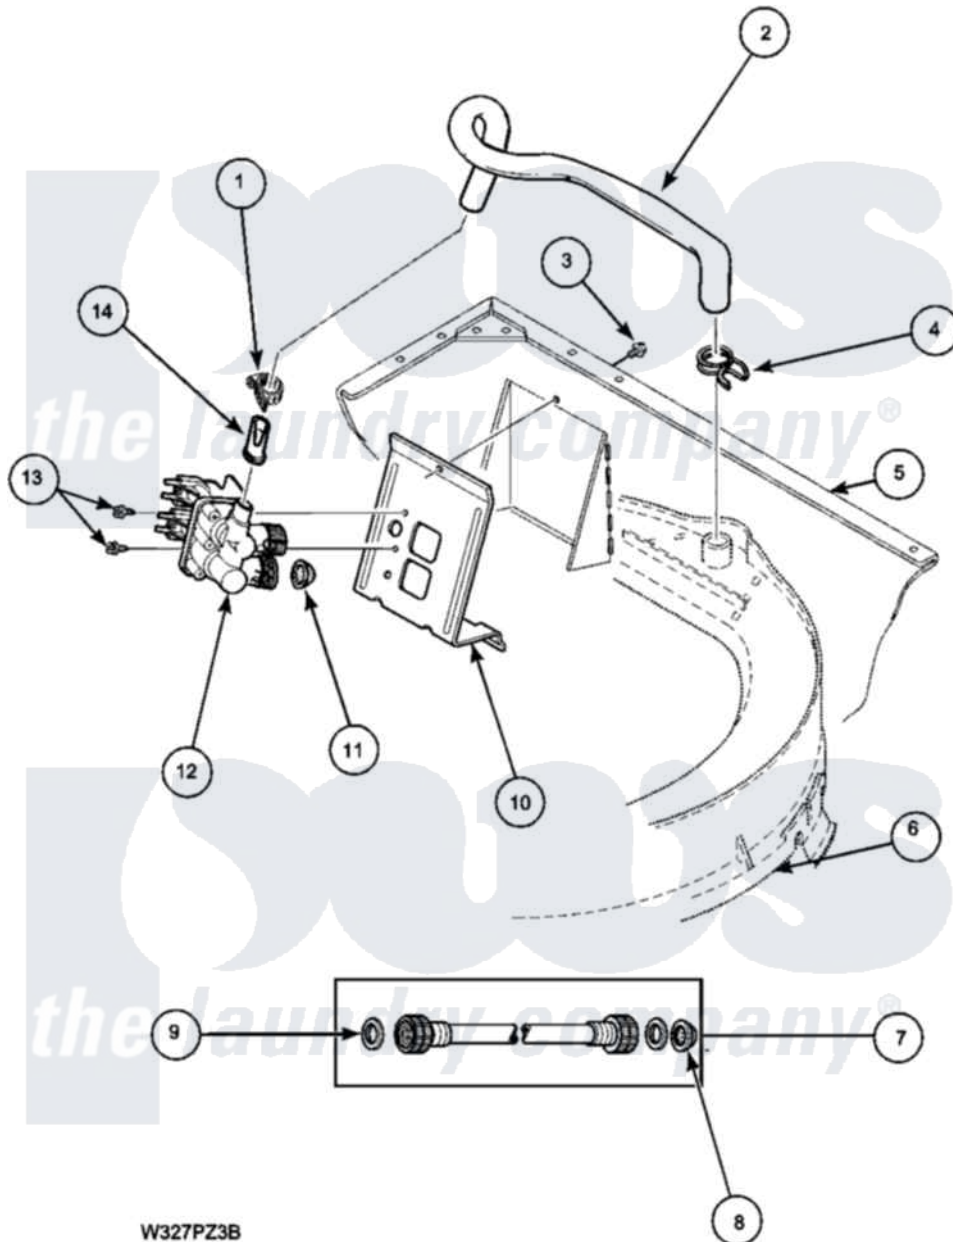

Amana LWA40AW2 (BOM: PLWA40AW2) 06 - INLET/FILL HOSES AND MIXING VALVE

W327PZ3B

Amana Residential Amana LWA40AW2 (BOM: PLWA40AW2) Washer Parts Parts Diagram 06 - INLET/FILL HOSES AND MIXING VALVE

[Click on the part number to view part](#)

Item	Original Part Number	Replaced By	Status	Part Description
1	36801	596669		Clamp, Manifold
2	38155			Hose, Mix Valve To TU
4	29210			Hose Clamp
5	34475WP	38612WP		Kit-Service
6	37502	39169		Assembly Tub Cover Gasket And Channel
7	20618	21001467		Hose- 10'
"	20617		Not Available	HOSE, INLET (8 FT)
"	28330P	202860		Inlet Hose Assembly
10	34972	39407		Bracket, Valve
11	24122	22002960		Strainer, Washer Inlet
12	38495	R0131578		Valve-Inlet
14	34500	22001900		Preventer, Back Flow