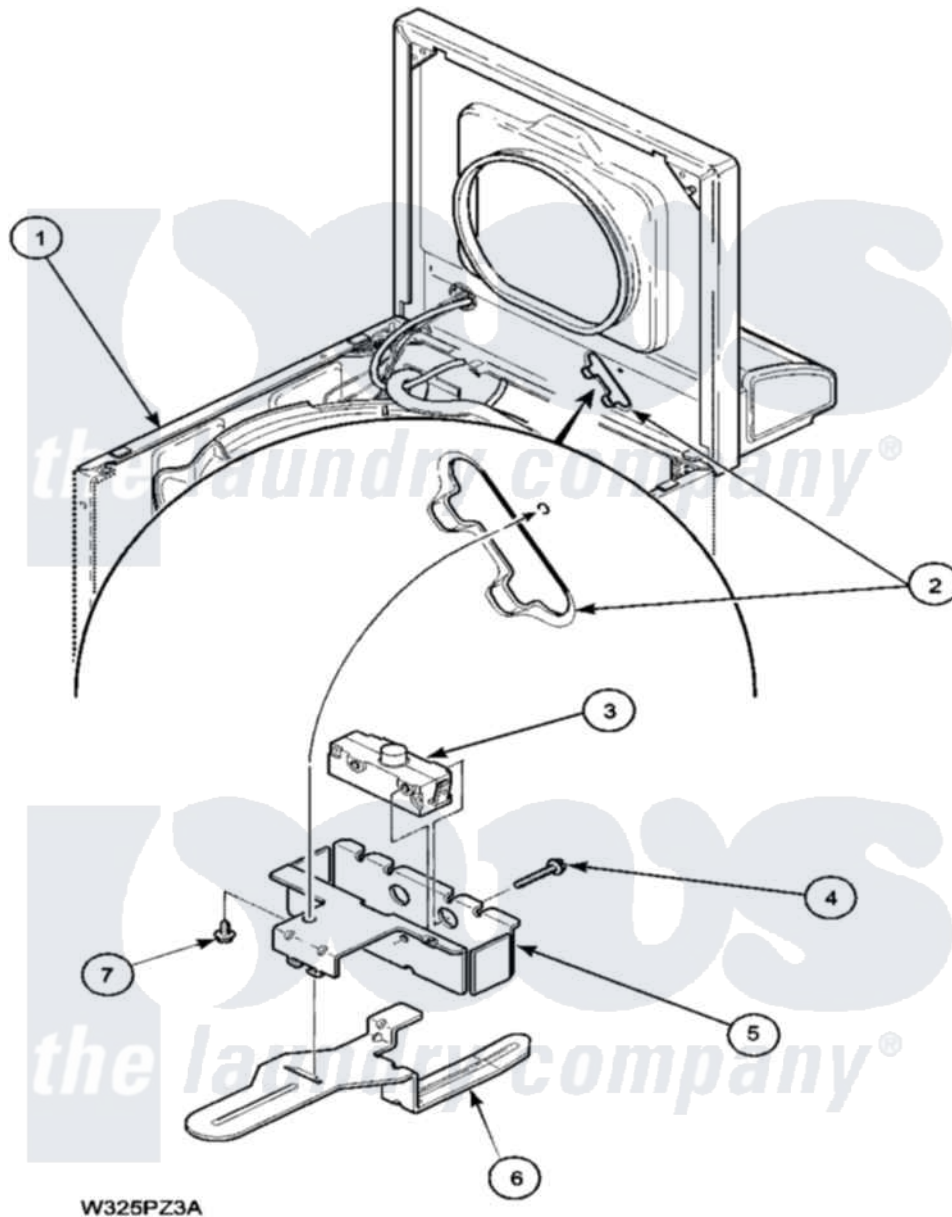

Amana LWA40AW2 (BOM: PLWA40AW2) 07 - LOADING DOOR SWITCH

Amana Residential Amana LWA40AW2 (BOM: PLWA40AW2) Washer Parts Parts Diagram 07 - LOADING DOOR SWITCH

Click on the part number to view part

Item	Original Part Number	Replaced By	Status	Part Description
1	34475WP	38612WP		Kit-Servic
2	37992WP			Top, Home W/Bleach
3	33445	27001095		Switch, Lid
5	37629	40009801		Holder, Lid Switch
6	37630	40009701		Arm, Lid Switch