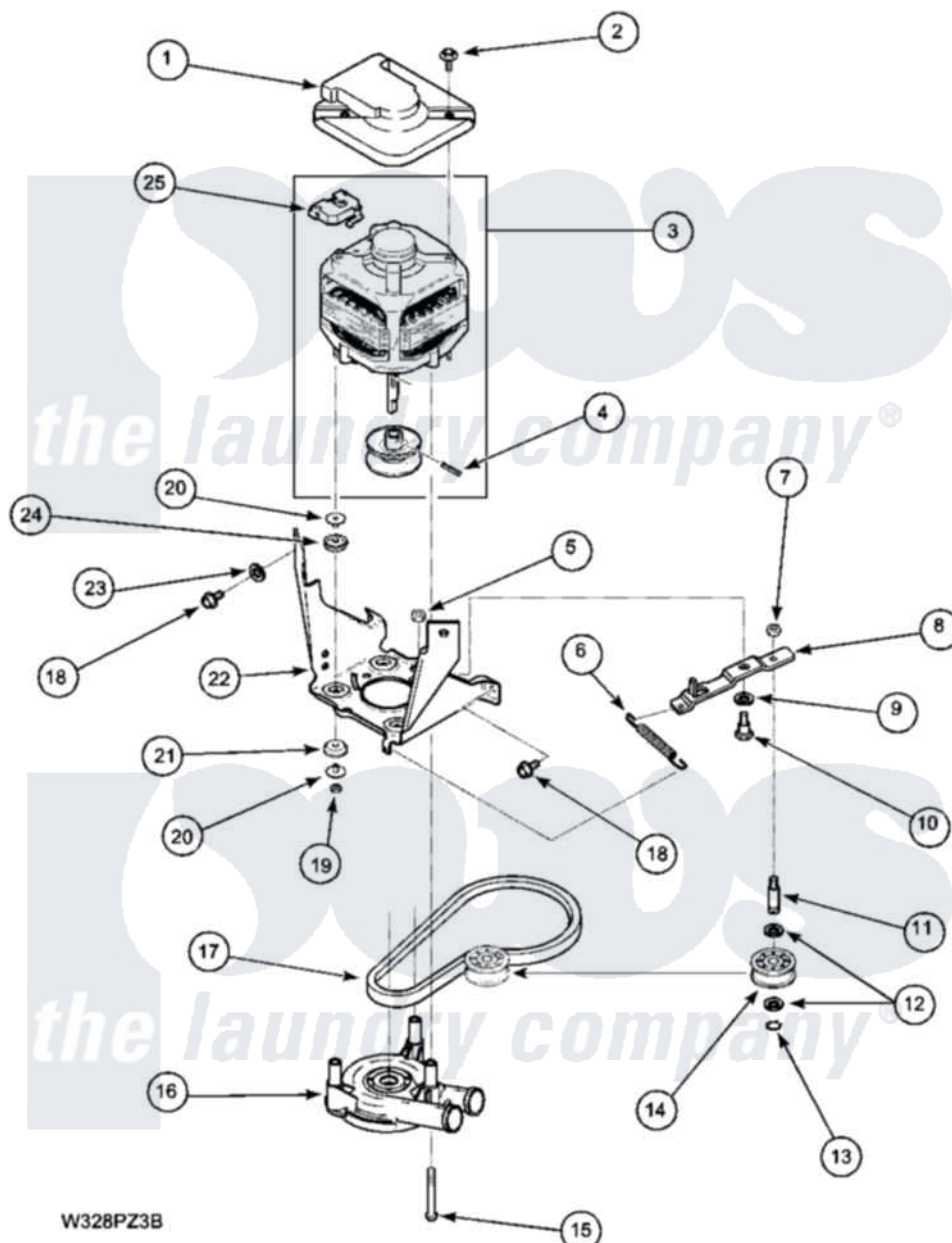

Amana LWA40AW2 (BOM: PLWA40AW2) 09 - MOTOR, BELT AND PUMP AND IDLER ASSY

W328PZ3B

Amana Residential Amana LWA40AW2 (BOM: PLWA40AW2) Washer Parts Parts Diagram 09 - MOTOR, BELT AND PUMP AND IDLER ASSY

[Click on the part number to view part](#)

Item	Original Part Number	Replaced By	Status	Part Description
1	34754	40112301		Shield, Motor
3	37819	27001215		Motor W/Pulley
4	10416			Pin, Roll
5	52566	27001225		Nut, Jam Mid Lock 1/4-20
6	Y39666	40061401		Spring, Idler Lever
7	28803	2221070		Clamp, Nylon
8	38011	40041002		Lever, Idler
9	81392	40054701		Washer
10	27229	40038901		Screw, 1/4-20
11	38228	56461		Shaft
12	52549			Washer, 501 ID X3/4 Odx
13	23748			Ring, Retaining
14	38225	40045001		Idler Pulley Assembly
16	36863P	27001233		Pump
17	37820	27001007		Belt, Spin

19	35423	3400029	Nut, Adapter Plate
20	38325	40053701	Post, Isolator
21	38396	40054301	Mount, Motor Lower
22	37445	Not Available	MOTOR MOUNTING BRACKET
23	37772	Not Available	WASHER, ALUMINUM .34X
24	38395	40053801	Mount, Motor Upper
25	35632	Not Available	SWITCH, MOTOR