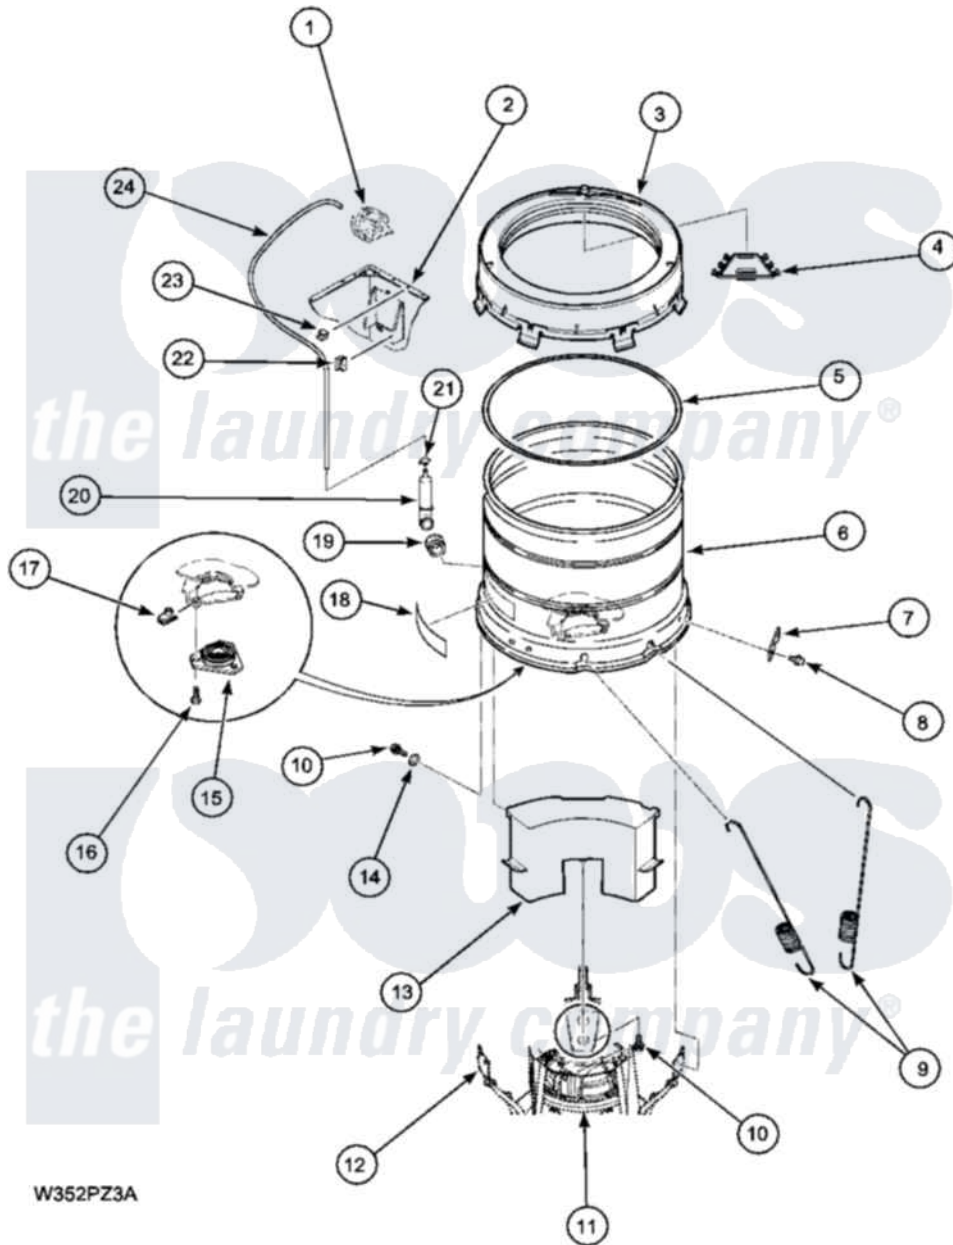

Amana LWA40AW2 (BOM: PLWA40AW2) 10 - OUTER TUB, COVER, PRESSURE HOSE

W352PZ3A

Amana Residential Amana LWA40AW2 (BOM: PLWA40AW2) Washer Parts Parts Diagram 10 - OUTER TUB, COVER, PRESSURE HOSE

[Click on the part number to view part](#)

Item	Original Part Number	Replaced By	Status	Part Description
1	38842	40077201		Switch, Pressure
2	34475WP	38612WP		Kit-Servic
3	37502	39169		Assembly Tub Cover Gasket And Channel
4	39079		Not Available	CHANNEL,WATER
5	38359			Gasket, Tub Cover Large
6	37813P			Tub, Outer-Tall
7	27926			Plate, Leg .063
9	37575	40045202		Spring, Tall Tub
11	38826P	12002178		Transmison
12	39253			Assembly, Weld And Bearing
13	38769			Assembly, Counterweight
14	37767	60096-8		Rail Shelf Support
15	27182	40004201P		Main Bearing Assembly
16	36991	3400500		Bolt, 3405245 5/16-18 X 3/4

17	27222		Nut, Retainer 5/16-18
18	500049		Not Available
19	29175	40037801	Grommet
20	30907	40008501	Assembly, Pressure Bulb
21	Y22294	596669	Clamp, Manifold
22	36985		Not Available
23	21036		Clip, Cable
24	29213	39125	Tubing 31