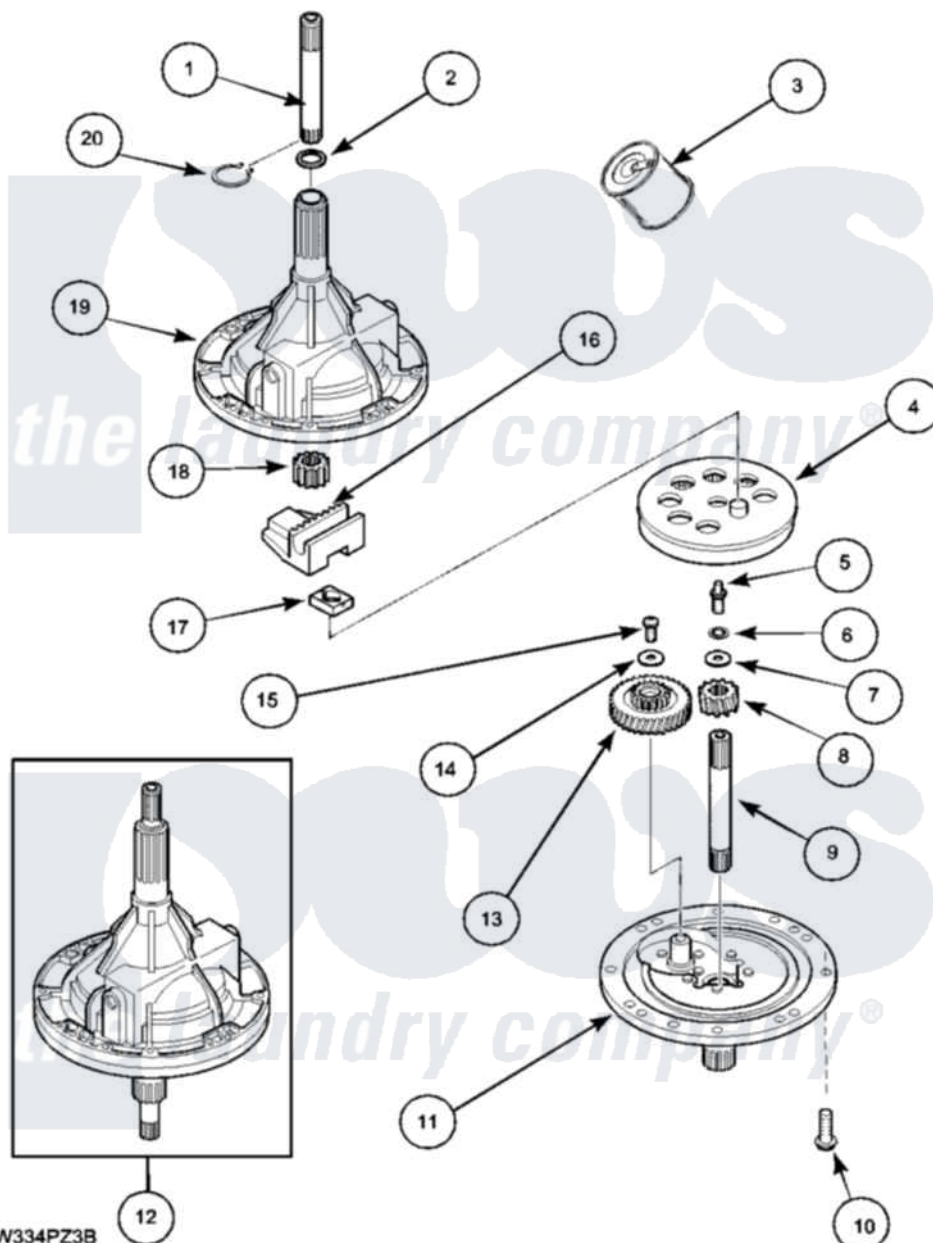

# Amana LWA40AW2 (BOM: PLWA40AW2) 11 - TRANSMISSION ASSEMBLY

Amana Residential Amana LWA40AW2 (BOM: PLWA40AW2) Washer Parts Parts Diagram 11 - TRANSMISSION ASSEMBLY

[Click on the part number to view part](#)

Item	Original Part Number	Replaced By	Status	Part Description
1	<a href="#">Y36570</a>			Shaft, Output
2	<a href="#">35092</a>			Washer, 3628id X 1.00 X .056
3	<a href="#">27243P</a>			Oil, CW Transmission F-
4	<a href="#">26577</a>			Assembly, Gear And Stud
5	27030		Not Available	SCREW, 1/4-20 SPECIAL
6	<a href="#">21456</a>			Lockwasher, 1/4 Intshkp
7	26509	<a href="#">40041501</a>		Washer
8	<a href="#">37406</a>			Pinion, Drive
9	<a href="#">38268</a>			Shaft, Input
11	<a href="#">Y37471</a>			Assembly, Transmission Cover
12	38826P	<a href="#">12002178</a>		Transmison
13	<a href="#">37403</a>			Gear, Reduction
14	29260		Not Available	WASHER
16	<a href="#">Y31526</a>			Rack

17	<a href="#">26493</a>		Slide
18	<a href="#">27003</a>		Pinion, Agitator
19	33223	Not Available	ASSY, TRANSMISSION CASE
20	<a href="#">27197</a>		Ring, Retaining
NI	37577P	Not Available	SEALANT