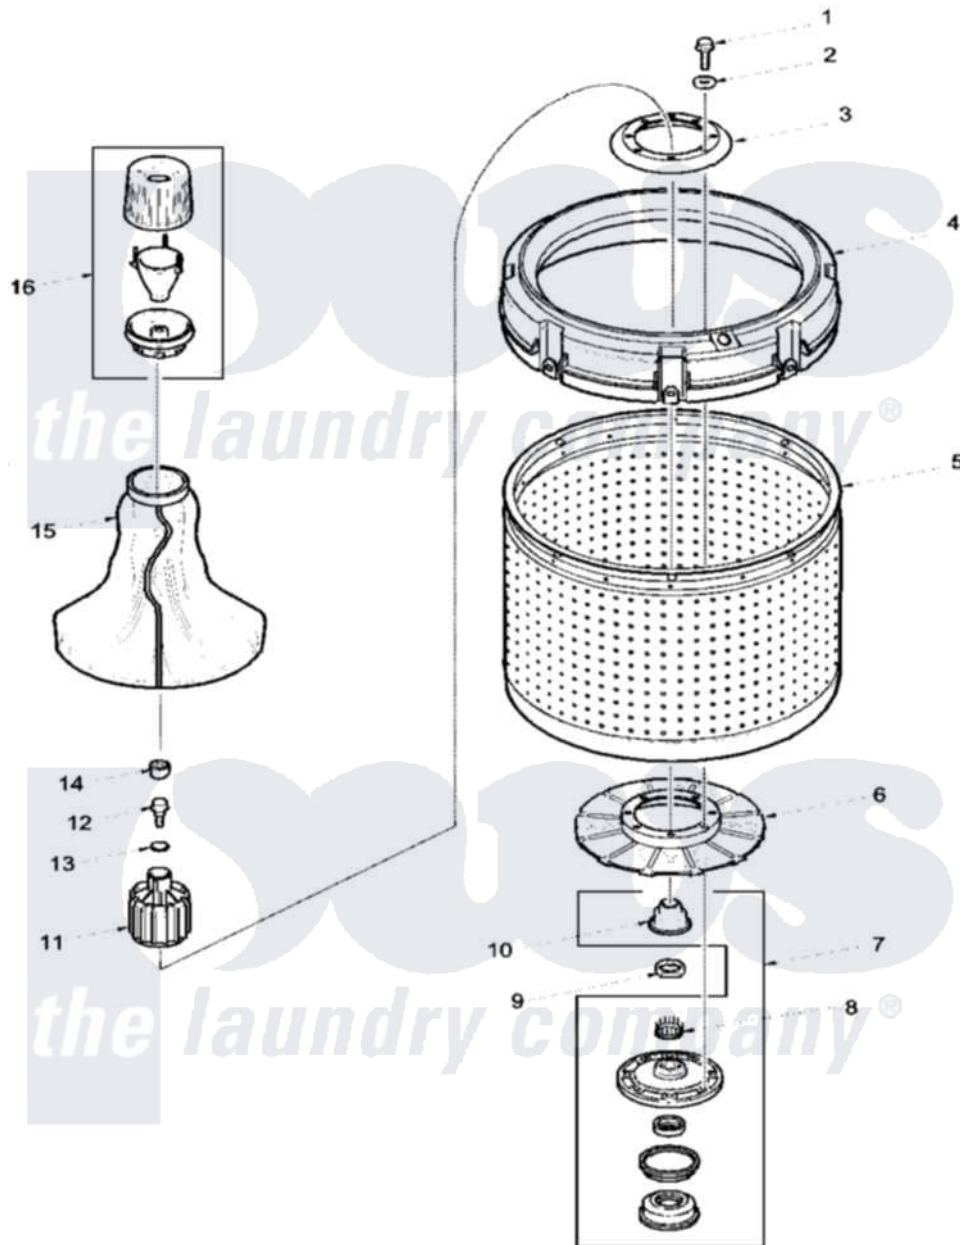

**Amana LWA50AW (BOM: PLWA50AW) 01 - AGITATOR, DRIVE BELL, WASHTUB AND HUB**

Amana Residential Amana LWA50AW (BOM: PLWA50AW) Washer Parts Parts Diagram 01 - AGITATOR, DRIVE BELL, WASHTUB AND HUB  
 Click on the part number to view part

Item	Original Part Number	Replaced By	Status	Part Description
1	27202	<a href="#">W10116787</a>		Screw
2	<a href="#">28094</a>			Gasket
3	39113	<a href="#">R9900144</a>		Kit- Wash
4	37411	<a href="#">27001052</a>		Balance Ring
5	39136P	<a href="#">R9900144</a>		Kit- Wash
6	39112	<a href="#">39371</a>		Filter Lin
7	646P3	<a href="#">R9900552</a>		Hub And Seal
8	29728	<a href="#">40008301</a>		Insert, Spline
9	Y29220	<a href="#">40016301</a>		Nut, Lock
10	36425	<a href="#">40016101</a>		Seal, Bell Drive
11	36443P	<a href="#">R9900189</a>		Kit, Drive Bell And Seal
12	34288	<a href="#">40065102</a>		Screw, Shoulder 1/4
13	<a href="#">36472</a>			O-Ring
14	36511	<a href="#">40008401</a>		Plug, Bell
15	36507	<a href="#">40000501W</a>		Agitator, Flex Vane