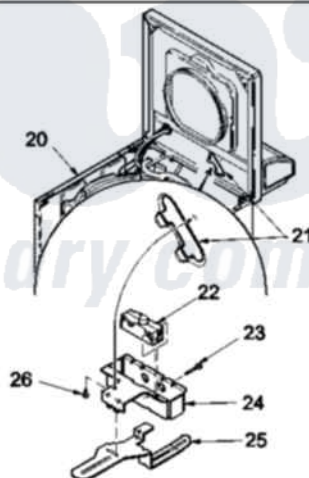

# Amana LWA50AW (BOM: PLWA50AW) 02 - CABINET TOP, LOADING DOOR, AND DOOR SWIT

Image 1

Image 2

Amana Residential Amana LWA50AW (BOM: PLWA50AW) Washer Parts Parts Diagram 02 - CABINET TOP, LOADING DOOR, AND DOOR SWIT

[Click on the part number to view part](#)

Item	Original Part Number	Replaced By	Status	Part Description
1	37827WP		Not Available	LOADING DOOR
2	<a href="#">37782</a>			Control Hood Back Panel
3	23962	<a href="#">W10116760</a>		Screw
4	<a href="#">52909</a>			Screw, 10B-16 X 1/2 HeX
5	24903		Not Available	STICKER,DISCONNECT POW
6	21903	<a href="#">211881</a>		Grommet, Cord Part Not Used-Gas Models Only
7	35887	<a href="#">40063901</a>		Clip, Hold Down
8	<a href="#">37992WP</a>			Top, Home W/Bleach
9	36519		Not Available	CLIP
10	501086	<a href="#">90767</a>		Screw, 8A X 3/8 HeX Washer Head Tapping
11	Y31644	<a href="#">27001200</a>		Screw
12	38238WP	<a href="#">38335WP</a>		Panel Frontw/Carton
13	38271	<a href="#">40034202</a>		Clip, Spring