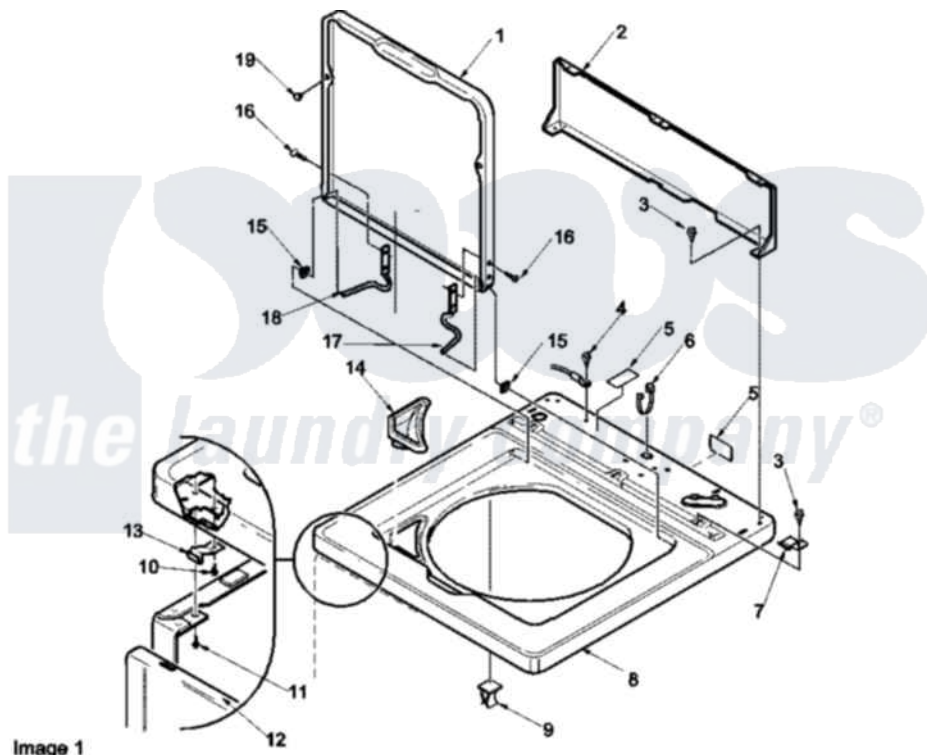

# Amana LWA50AW (BOM: PLWA50AW) 02 - CABINET TOP, LOADING DOOR, AND DOOR SWIT

Image 1

Image 2

Amana Residential Amana LWA50AW (BOM: PLWA50AW) Washer Parts Parts Diagram 02 - CABINET TOP, LOADING DOOR, AND DOOR SWIT

[Click on the part number to view part](#)

Item	Original Part Number	Replaced By	Status	Part Description
1	37827WP		Not Available	LOADING DOOR
2	<a href="#">37782</a>			Control Hood Back Panel
3	23962	<a href="#">W10116760</a>		Screw
4	<a href="#">52909</a>			Screw, 10B-16 X 1/2 HeX
5	24903		Not Available	STICKER,DISCONNECT POW
6	21903	<a href="#">211881</a>		Grommet, Cord Part Not Used-Gas Models Only
7	35887	<a href="#">40063901</a>		Clip, Hold Down
8	<a href="#">37992WP</a>			Top, Home W/Bleach
9	36519		Not Available	CLIP
10	501086	<a href="#">90767</a>		Screw, 8A X 3/8 HeX Washer Head Tapping
11	Y31644	<a href="#">27001200</a>		Screw
12	38238WP	<a href="#">38335WP</a>		Panel Frontw/Carton
13	38271	<a href="#">40034202</a>		Clip, Spring