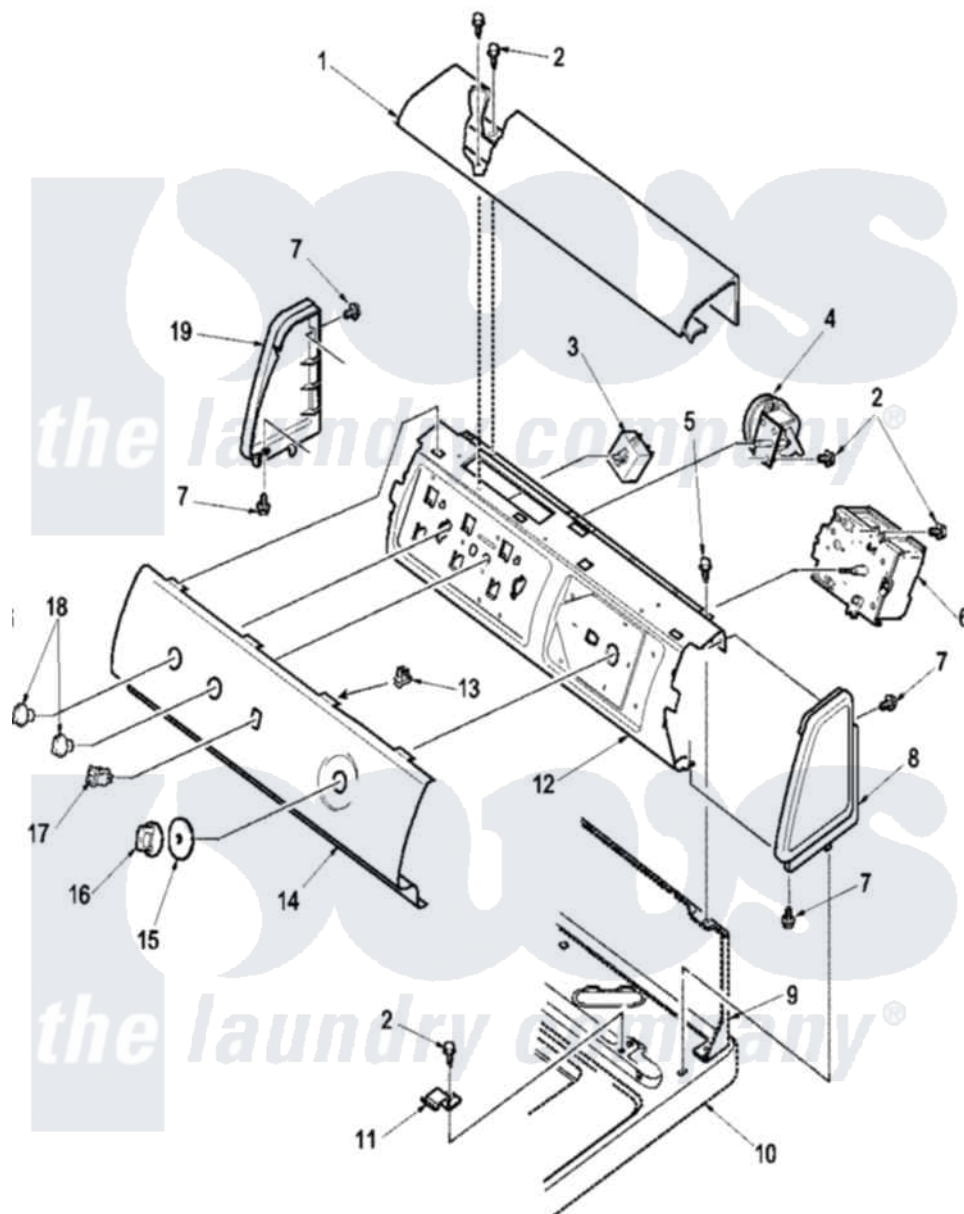

Amana LWA50AW (BOM: PLWA50AW) 04 - CONTROL PANEL

Amana Residential Amana LWA50AW (BOM: PLWA50AW) Washer Parts Parts Diagram 04 - CONTROL PANEL
 Click on the part number to view part

Item	Original Part Number	Replaced By	Status	Part Description
1	38231W	39905W		Cover Top
2	23962	W10116760		Screw
3	35115			Switch, TemPerature 3 P
4	39023	40055101		Switch, Pressure
5	34904	489355		Screw, 8 X 1/2
6	37926			Timer, 115V/60Hz 4 Cycle
7	501086	90767		Screw, 8A X 3/8 HeX Washer Head Tapping
8	504008W		Not Available	CAP-END RH
9	37782			Control Hood Back Panel
10	37992WP			Top, Home W/Bleach
11	35887	40063901		Clip, Hold Down
12	38171		Not Available	PANEL, CONTROL SUPPORT
13	Y00161	B5733302		Clip, Ground
14	38556W		Not Available	PANEL, GRAPHIC-AMANA
15	36700W			Knob Skirt
16	35333W			Knob, Timer

17 [38424W](#)

Switch, Rocker

18 [36701W](#)

Knob

19 504009W

[40012702W](#)

Endcap