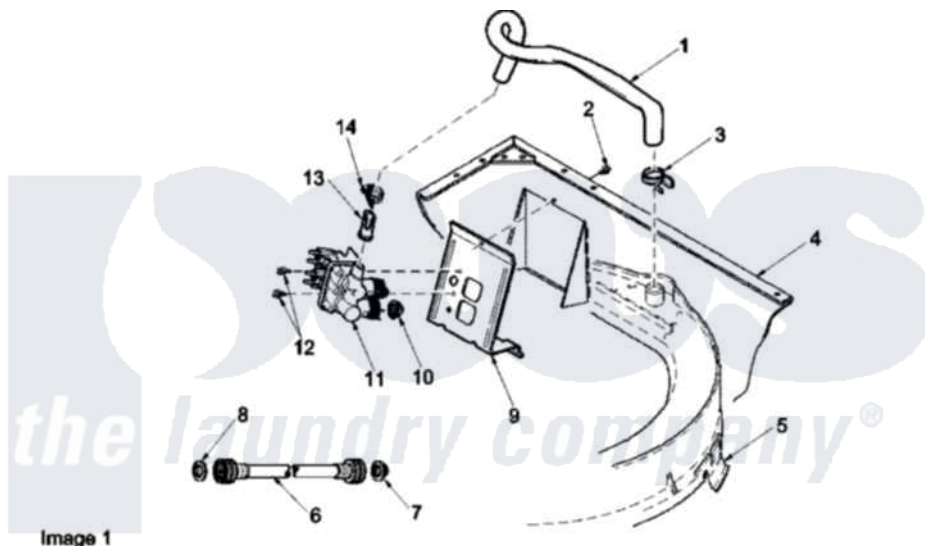

Amana LWA50AW (BOM: PLWA50AW) 07 - MIXING VALVE AND HOSE(INLET, FILLER, AND

Image 1

Image 2

Amana [Residential Amana LWA50AW \(BOM: PLWA50AW\) Washer Parts](#) Parts Diagram 07 - MIXING VALVE AND HOSE(INLET, FILLER, AND
[Click on the part number to view part](#)

Item	Original Part Number	Replaced By	Status	Part Description
1	38155			Hose, Mix Valve To TU
2	503661	27001200		Screw
3	29210			Hose Clamp
4	34475WP	38612WP		Kit-Service
5	37502	39169		Assembly Tub Cover Gasket And Channel
6	28330P	202860		Inlet Hose Assembly
"	20617		Not Available	HOSE, INLET (8 FT)
"	20618	21001467		Hose- 10'
7	28605	22002960		Strainer, Washer Inlet
8	20290	Y013783		Washer, Inlet Hose
9	34972	39407		Bracket, Valve
10	24122	22002960		Strainer, Washer Inlet
11	38495	R0131578		Valve-Inlet
12	501086	00767		Screw, 8A X 3/8 HeX Washer

12	301000	30707		Head Tapping
13	34500	22001900		Preventer, Back Flow
14	36801	596669		Clamp, Manifold
15	562P3	76660		Break-Sphn
16	33489	8539404		Tie-Wire
17	33615	22003814		Retainer, Drain Hose
18	36878	40008101		Adapter, Standpipe
19	32219			Relief, Strain
20	38062	40053901		Hose, Drain
21	38732	40044901		Stand, Hose
22	36802	285655		Clamp, Hose
23	Y00000000		Not Available	SEE NOTE SEE NOTE PUMP ASSEMBLY
24	38351	40094201		Hose, Tub To Pump
25	36014			Clip, Retainer-Hose
26	Y00000000		Not Available	SEE NOTE SEE NOTE OUTER TUB