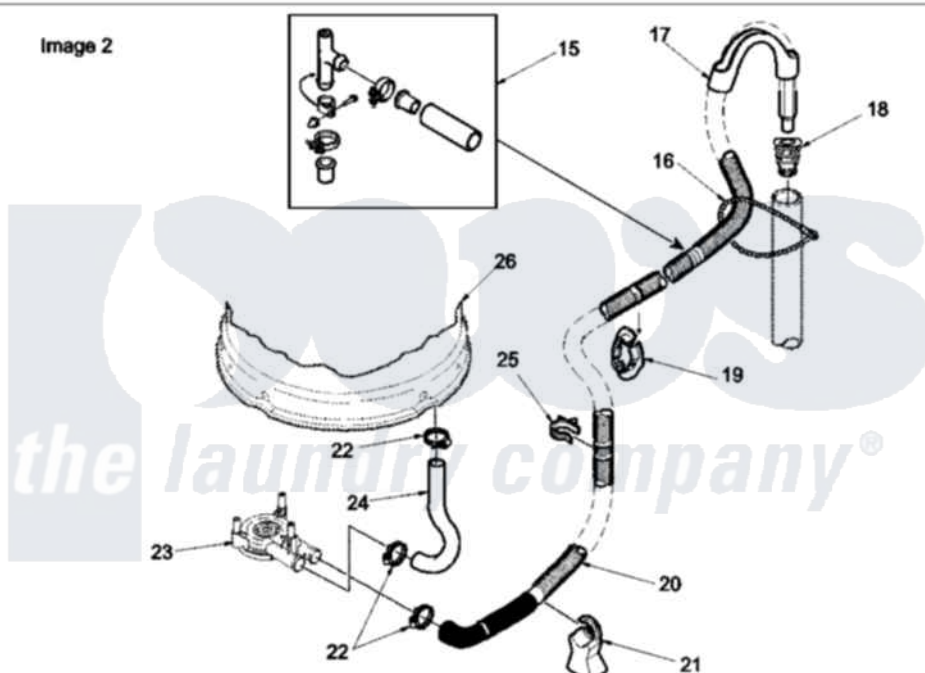

Amana LWA50AW (BOM: PLWA50AW) 07 - MIXING VALVE AND HOSE(INLET, FILLER, AND

Image 1

Image 2

Amana [Residential Amana LWA50AW \(BOM: PLWA50AW\) Washer Parts](#) Parts Diagram 07 - MIXING VALVE AND HOSE(INLET, FILLER, AND
[Click on the part number to view part](#)

Item	Original Part Number	Replaced By	Status	Part Description
1	38155			Hose, Mix Valve To TU
2	503661	27001200		Screw
3	29210			Hose Clamp
4	34475WP	38612WP		Kit-Service
5	37502	39169		Assembly Tub Cover Gasket And Channel
6	28330P	202860		Inlet Hose Assembly
"	20617		Not Available	HOSE, INLET (8 FT)
"	20618	21001467		Hose- 10'
7	28605	22002960		Strainer, Washer Inlet
8	20290	Y013783		Washer, Inlet Hose
9	34972	39407		Bracket, Valve
10	24122	22002960		Strainer, Washer Inlet
11	38495	R0131578		Valve-Inlet
12	501086	00767		Screw, 8A X 3/8 HeX Washer

12	301000	30707		Head Tapping
13	34500	22001900		Preventer, Back Flow
14	36801	596669		Clamp, Manifold
15	562P3	76660		Break-Sphn
16	33489	8539404		Tie-Wire
17	33615	22003814		Retainer, Drain Hose
18	36878	40008101		Adapter, Standpipe
19	32219			Relief, Strain
20	38062	40053901		Hose, Drain
21	38732	40044901		Stand, Hose
22	36802	285655		Clamp, Hose
23	Y00000000		Not Available	SEE NOTE SEE NOTE PUMP ASSEMBLY
24	38351	40094201		Hose, Tub To Pump
25	36014			Clip, Retainer-Hose
26	Y00000000		Not Available	SEE NOTE SEE NOTE OUTER TUB