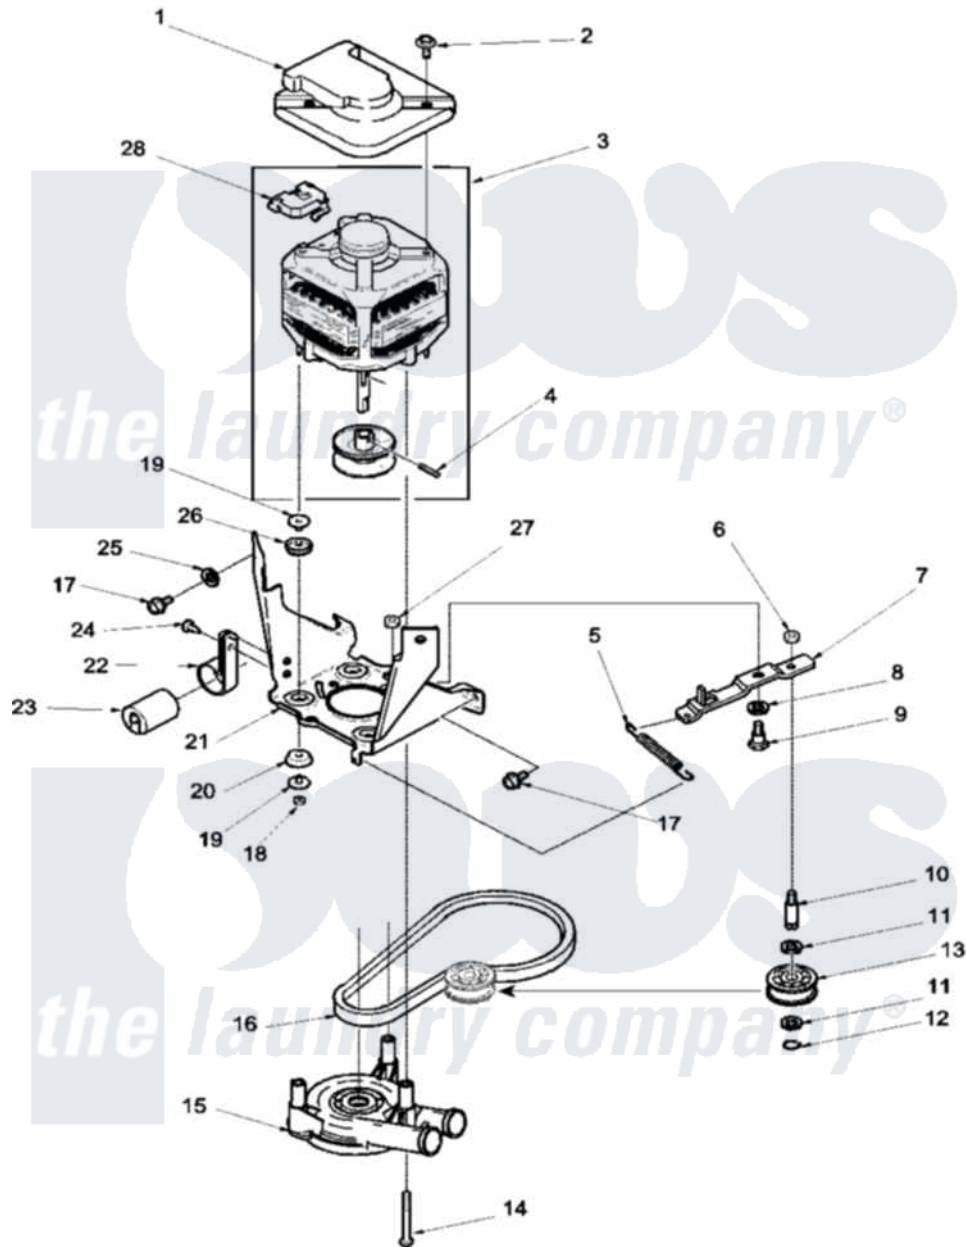

# Amana LWA50AW (BOM: PLWA50AW) 08 - MOTOR, BELT, PUMP, AND IDLER ASSY

Amana Residential Amana LWA50AW (BOM: PLWA50AW) Washer Parts Parts Diagram 08 - MOTOR, BELT, PUMP, AND IDLER ASSY

[Click on the part number to view part](#)

Item	Original Part Number	Replaced By	Status	Part Description
1	34754	<a href="#">40112301</a>		Shield, Motor
2	36639	<a href="#">4312464</a>		Screw
3	37819	<a href="#">27001215</a>		Motor W/Pulley
4	<a href="#">10416</a>			Pin, Roll
5	38012	<a href="#">40061401</a>		Spring, Idler Lever
6	28803	<a href="#">2221070</a>		Clamp, Nylon
7	38011	<a href="#">40041002</a>		Lever, Idler
8	81392	<a href="#">40054701</a>		Washer
9	27229	<a href="#">40038901</a>		Screw, 1/4-20
10	38228	<a href="#">56461</a>		Shaft
11	<a href="#">52549</a>			Washer, 501 ID X3/4 Odx
12	<a href="#">23748</a>			Ring, Retaining
13	38225	<a href="#">40045001</a>		Idler Pulley Assembly
14	Y34565	<a href="#">40063701</a>		Screw, 10-16 x 1.75
15	36863P	<a href="#">27001233</a>		Pump

16	37820	<a href="#">27001007</a>	Belt, Spin
17	35369	<a href="#">40128701</a>	Screw, 5/16-18 X .50
18	35423	<a href="#">3400029</a>	Nut, Adapter Plate
19	38325	<a href="#">40053701</a>	Post, Isolator
20	38396	<a href="#">40054301</a>	Mount, Motor Lower
21	37445	Not Available	MOTOR MOUNTING BRACKET
22	40047001	<a href="#">27001107</a>	Clamp, Capacitor
23	<a href="#">40084501</a>		Capacitor
25	37772	Not Available	WASHER, ALUMINUM .34X
26	38395	<a href="#">40053801</a>	Mount, Motor Upper
27	52566	<a href="#">27001225</a>	Nut, Jam Mid Lock 1/4-20
28	35632	Not Available	SWITCH, MOTOR