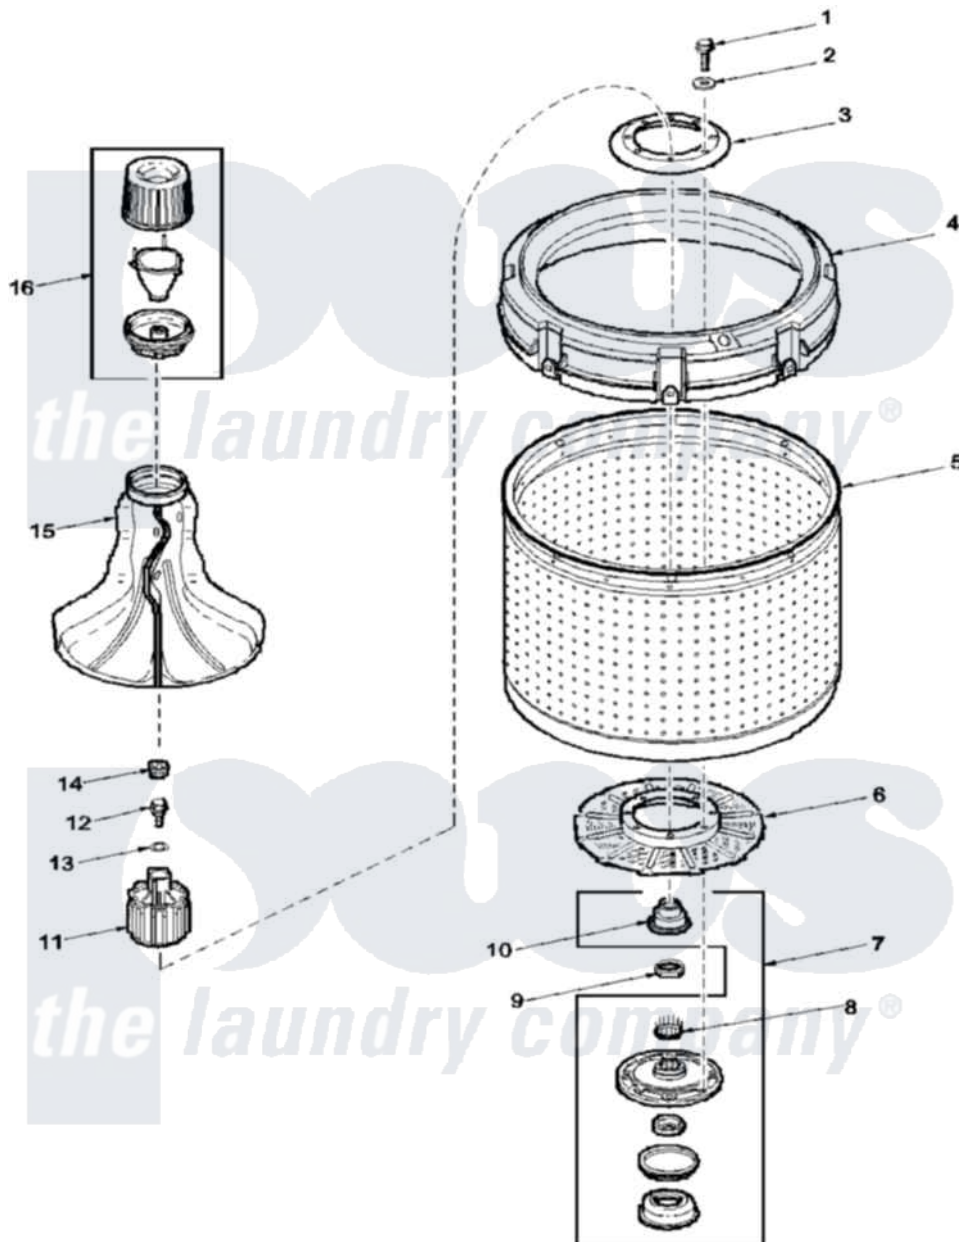

**Amana LWA60AL (BOM: PLWA60AL) 01 - AGITATOR, DRIVE BELL, WASHTUB AND HUB**

Amana Residential Amana LWA60AL (BOM: PLWA60AL) Washer Parts Parts Diagram 01 - AGITATOR, DRIVE BELL, WASHTUB AND HUB  
 Click on the part number to view part

Item	Original Part Number	Replaced By	Status	Part Description
1	27202	<a href="#">W10116787</a>		Screw
2	<a href="#">28094</a>			Gasket
3	39113	<a href="#">R9900144</a>		Kit- Wash
4	37411	<a href="#">27001052</a>		Balance Ring
5	39136P	<a href="#">R9900144</a>		Kit- Wash
6	39112	<a href="#">39371</a>		Filter Lin
7	646P3	<a href="#">R9900552</a>		Hub And Seal
8	29728	<a href="#">40008301</a>		Insert, Spline
9	Y29220	<a href="#">40016301</a>		Nut, Lock
10	36425	<a href="#">40016101</a>		Seal, Bell Drive
11	36443P	<a href="#">R9900189</a>		Kit, Drive Bell And Seal
12	34288	<a href="#">40065102</a>		Screw, Shoulder 1/4
13	<a href="#">36472</a>			O-Ring
14	36511	<a href="#">40008401</a>		Plug, Bell
15	36507	<a href="#">40000501W</a>		Agitator, Flex Vane