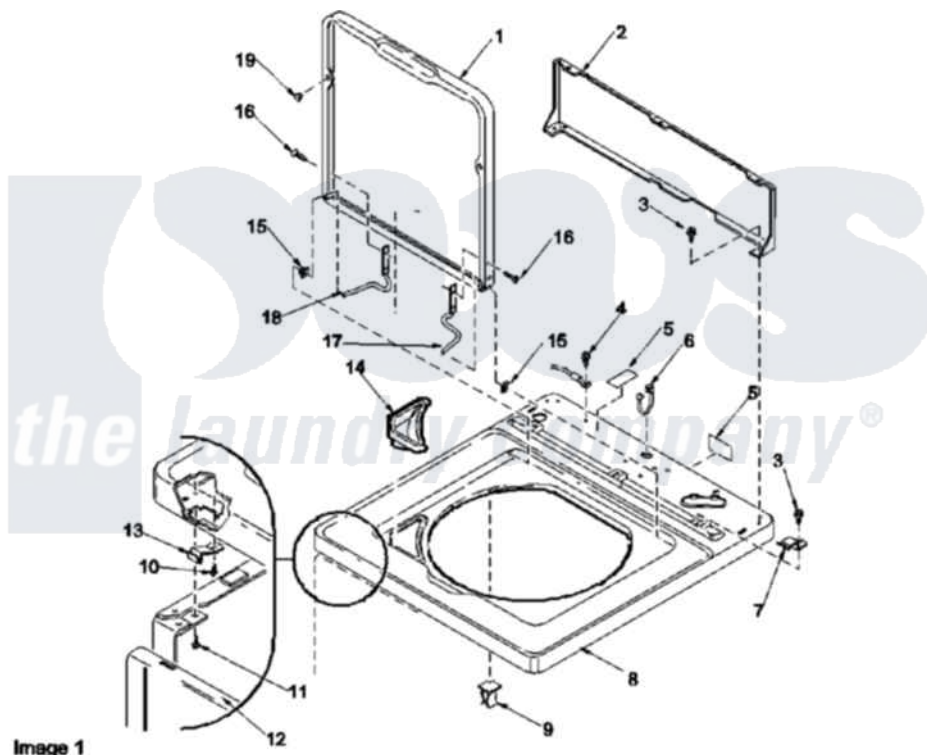

Amana LWA60AL (BOM: PLWA60AL) 03 - CABINET TOP, LOADING DOOR & DOOR SWITCH

Amana Residential Amana LWA60AL (BOM: PLWA60AL) Washer Parts Parts Diagram 03 - CABINET TOP, LOADING DOOR & DOOR SWITCH
 Click on the part number to view part

Item	Original Part Number	Replaced By	Status	Part Description
1	37827LP		Not Available	LOADING DOOR
2	37782			Control Hood Back Panel
3	23962	W10116760		Screw
4	52909			Screw, 10B-16 X 1/2 HeX
5	24903		Not Available	STICKER,DISCONNECT POW
6	21903	211881		Grommet, Cord Part Not Used-Gas Models Only
7	35887	40063901		Clip, Hold Down
8	37992LP			Top, Home W/Bleach
9	36519		Not Available	CLIP
10	501086	90767		Screw, 8A X 3/8 HeX Washer Head Tapping
11	Y31644	27001200		Screw
12	38238LP	38335LP		Panel Frontw/Carton
13	38271	40034202		Clip, Spring