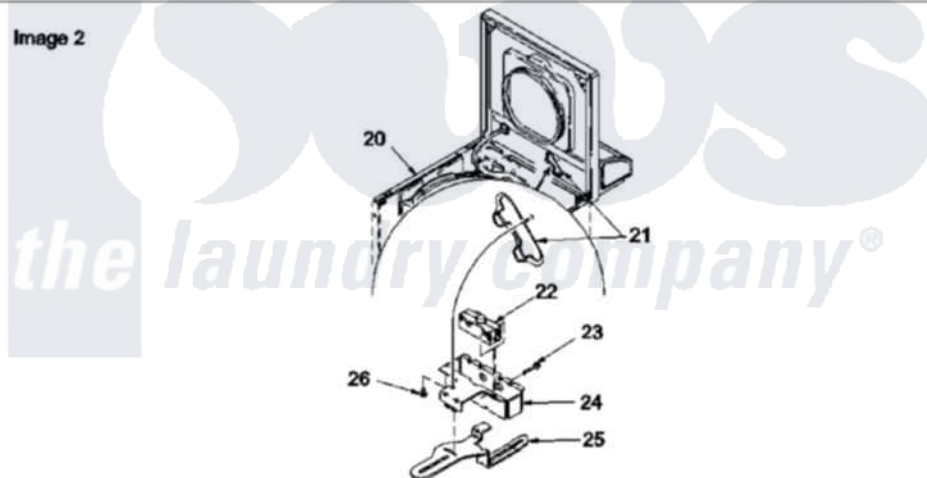

Amana LWA60AL (BOM: PLWA60AL) 03 - CABINET TOP, LOADING DOOR & DOOR SWITCH

Amana Residential Amana LWA60AL (BOM: PLWA60AL) Washer Parts Parts Diagram 03 - CABINET TOP, LOADING DOOR & DOOR SWITCH
 Click on the part number to view part

Item	Original Part Number	Replaced By	Status	Part Description
1	37827LP		Not Available	LOADING DOOR
2	37782			Control Hood Back Panel
3	23962	W10116760		Screw
4	52909			Screw, 10B-16 X 1/2 HeX
5	24903		Not Available	STICKER,DISCONNECT POW
6	21903	211881		Grommet, Cord Part Not Used-Gas Models Only
7	35887	40063901		Clip, Hold Down
8	37992LP			Top, Home W/Bleach
9	36519		Not Available	CLIP
10	501086	90767		Screw, 8A X 3/8 HeX Washer Head Tapping
11	Y31644	27001200		Screw
12	38238LP	38335LP		Panel Frontw/Carton
13	38271	40034202		Clip, Spring