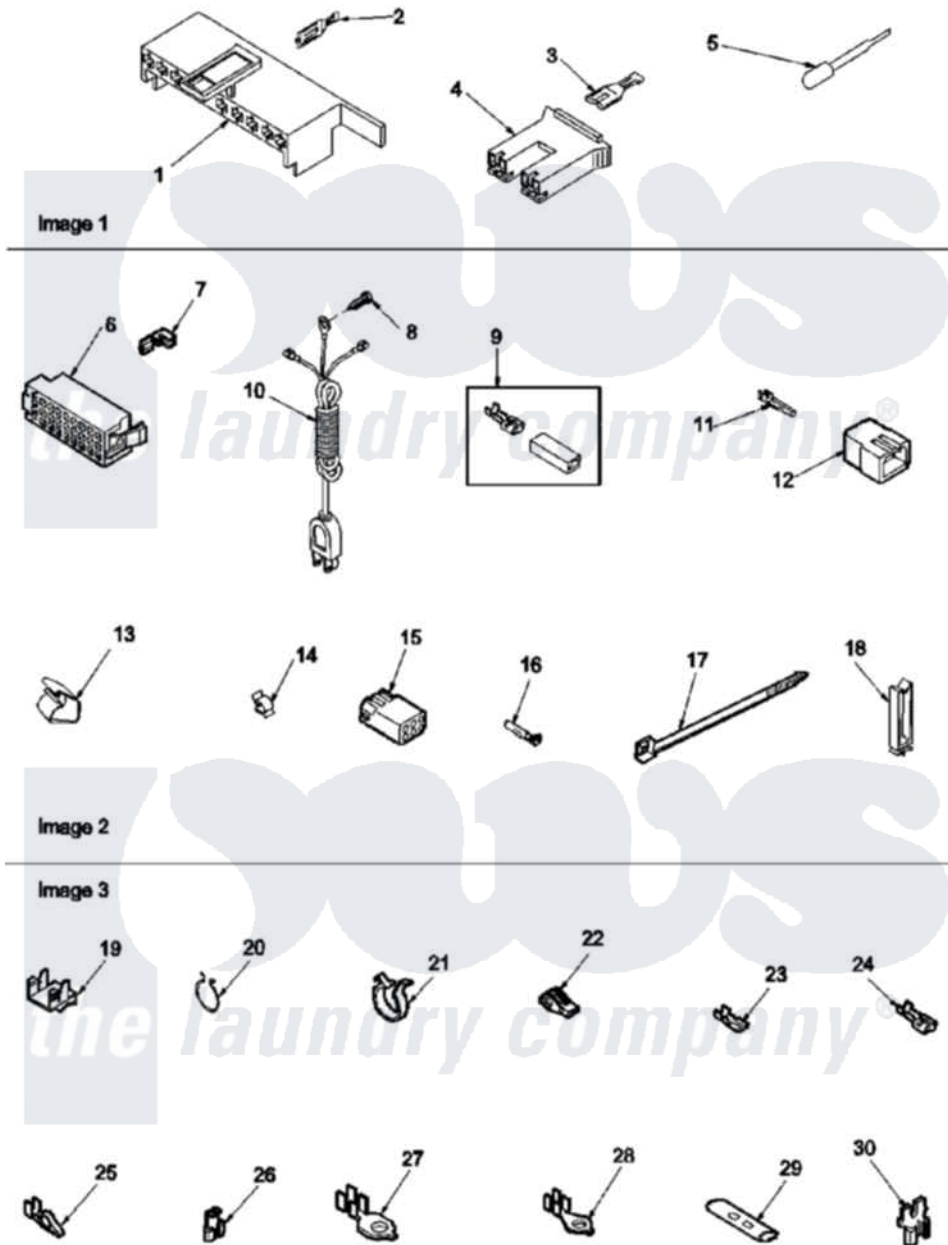

Amana LWA60AL (BOM: PLWA60AL) 04 - CONNECTION BLOCKS, EXTRACTOR TOOL

Amana Residential Amana LWA60AL (BOM: PLWA60AL) Washer Parts Parts Diagram 04 - CONNECTION BLOCKS, EXTRACTOR TOOL

[Click on the part number to view part](#)

Item	Original Part Number	Replaced By	Status	Part Description
1	34677			10 Circuit Plug
2	Y00188			Molex Terminal
3	Y00121		Not Available	SPADE TERMINAL(12 GAUGE) (1/4 INCH-(2) 18 GAUGE WIRES O
4	34675		Not Available	PLUG
"	34676			Plug
5	283P4			Terminal Extractor Tool
6	32746			Housing, RH-24 Positi
"	34123			Housing, LH -24 Position
7	Y00188			Molex Terminal
8	52909			Screw, 10B-16 X 1/2 HeX
9	00234	00359		Terminal Ultra Pod 250 X032F
10	Y34458		Not Available	POWER CORD ALL
11	Y00116			Terminal, Pin-Male

12	23041		Plug, 6 Circuit
"	23033		Plug, 9 Circuit
"	26302	Not Available	PLUG,1 CIRCUIT
13	35521	Not Available	CLIP,HARNESS HOLDER
14	21036		Clip, Cable
15	26301		Receptacle, Molex
"	26708		Receptacle, 6 Circuit
"	26163		Receptacle, 9 Circuit
16	Y00117	5011-XX	093 Female Socket
17	36466	M0321209	Tie-Electrical
18	36274	Not Available	CLIP, HARNESS
19	Y00161	B5733302	Clip, Ground
20	51291		Clip, Wire
21	504034		Clip, Wire
22	70210	Not Available	INSULATOR,BLUE
23	00112		Terminal, Spade-3/16 Fe
24	Y00119	Not Available	SPADE TERMINAL(18 GAUGE) (1/4 INCH-(1) 18 GAUGE WIRE)
25	00220	Not Available	TERMINAL,CRIMP-SINGLE
26	Y00120		Terminal, Flag-1/4 Fema
27	Y00113	Not Available	TERMINAL,RING-1/4 STUD
28	00110		No.10 18 Gauge Wire
29	21091	Not Available	CONNECTOR TWO 1/4 INCH MALE
30	29673	Not Available	DOUBLE CONNECTOR