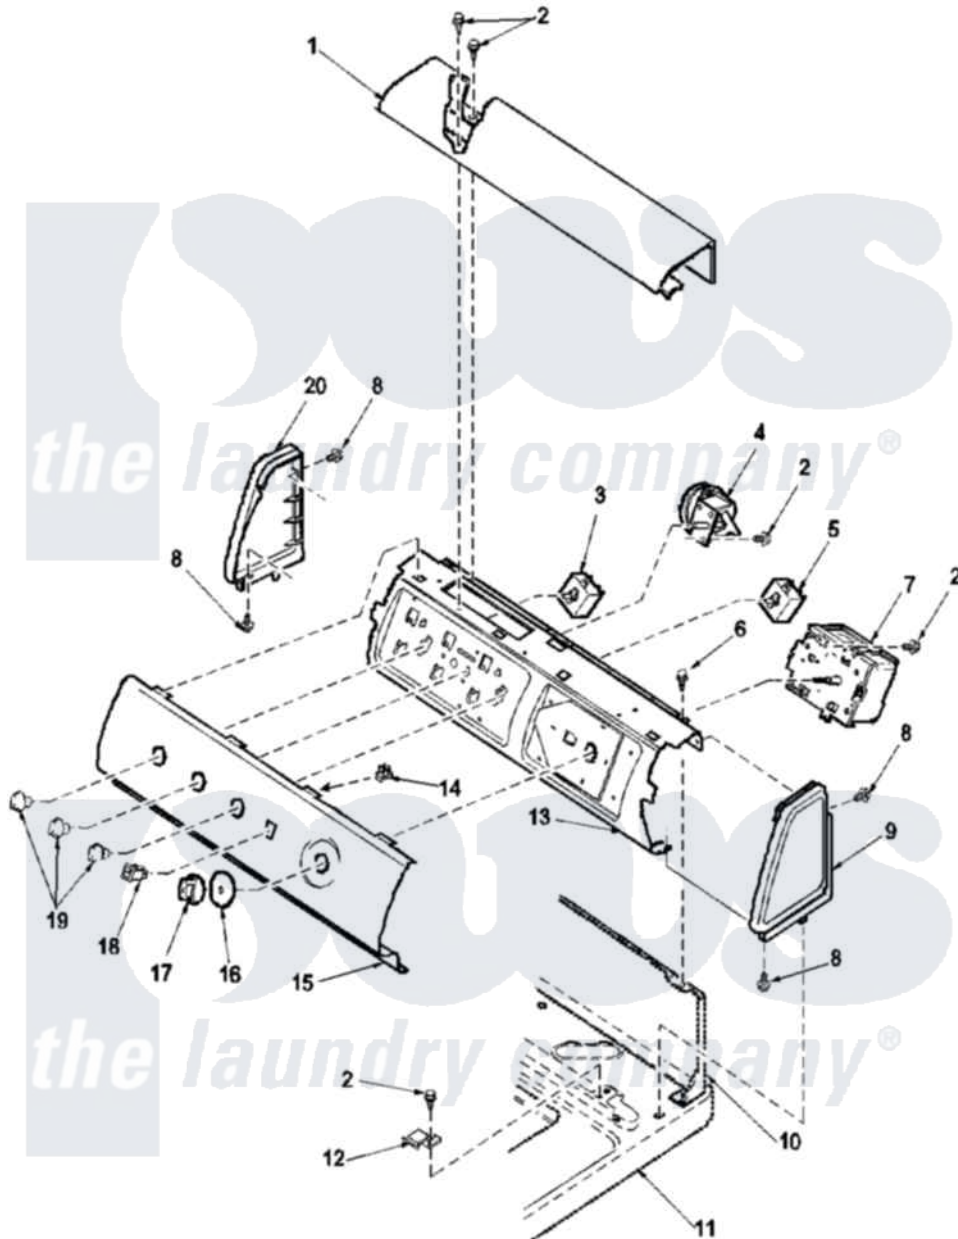

# Amana LWA60AL (BOM: PLWA60AL) 05 - CONTROL PANEL

Amana Residential Amana LWA60AL (BOM: PLWA60AL) Washer Parts Parts Diagram 05 - CONTROL PANEL  
 Click on the part number to view part

Item	Original Part Number	Replaced By	Status	Part Description
1	38231L	<a href="#">39905L</a>		Cover
2	23962	<a href="#">W10116760</a>		Screw
3	36335	<a href="#">40046601</a>		Switch, Temperature Select
4	36045	<a href="#">40055101</a>		Switch, Pressure
5	35118	<a href="#">40039501</a>		Switch, Speed
6	34904	<a href="#">489355</a>		Screw, 8 X 1/2
7	37921		Not Available	TIMER, 115V/60HZ 5 CYCL
8	501086	<a href="#">90767</a>		Screw, 8A X 3/8 HeX Washer Head Tapping
9	504008L		Not Available	PANEL,END-RH ALMOND
10	<a href="#">37782</a>			Control Hood Back Panel
11	<a href="#">37992LP</a>			Top, Home W/Bleach
12	35887	<a href="#">40063901</a>		Clip, Hold Down
13	38171		Not Available	PANEL, CONTROL SUPPORT
14	Y00161	<a href="#">B5733302</a>		Clip, Ground
15	38557L		Not Available	PANEL, GRAPHIC-AMANA
16	<a href="#">36700L</a>			Skirt, Timer

17	<a href="#">35333L</a>		Knob, Timer
18	38424L	<a href="#">38424W</a>	Switch, Rocker
19	<a href="#">36701L</a>		Knob
20	504009L	Not Available	PANEL,END LH ALMOND