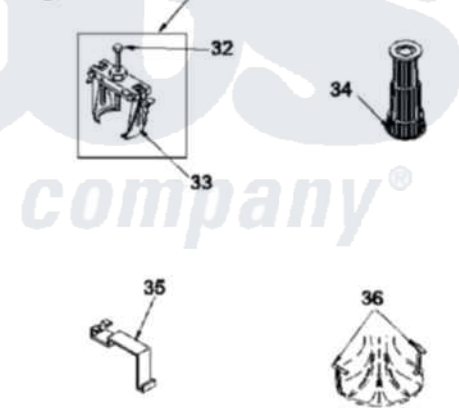

# Amana LWA60AL (BOM: PLWA60AL) 06 - FRONT PANEL, BASE & CABINET & TOOLS

Image 1

Image 2

Image 3

Amana Residential Amana LWA60AL (BOM: PLWA60AL) Washer Parts Parts Diagram 06 - FRONT PANEL, BASE & CABINET & TOOLS

[Click on the part number to view part](#)

Item	Original Part Number	Replaced By	Status	Part Description
1	<a href="#">Y56128</a>			Pad, Bumper
2	56079	<a href="#">505187</a>		Locator, Panel
3	32671	<a href="#">Y014874</a>		Screw, Idler Arm And Sleeve
4	<a href="#">36226</a>			Pad, Bumper .25
5	34499		Not Available	SCREW, No.10B X 1/4 TAP IN HX
6	51784		Not Available	SCREW,10B-16 X 1/2 HEX
7	<a href="#">Y27103</a>			Hinge, Hold-Down Lug
8	34475LP	<a href="#">38612LP</a>		Kit Service Cabinet
9	27196	<a href="#">27001200</a>		Screw
10	<a href="#">34443</a>			Assembly, Leg And Stabilier
11	35148		Not Available	SCREW,1/4-14 X 3/8 HX HD
12	36036		Not Available	BRACKET,SLL-RIGHT
13	37807	<a href="#">39788</a>		Assembly- Base
14	Y21899	<a href="#">40038101</a>		Nut, Leg