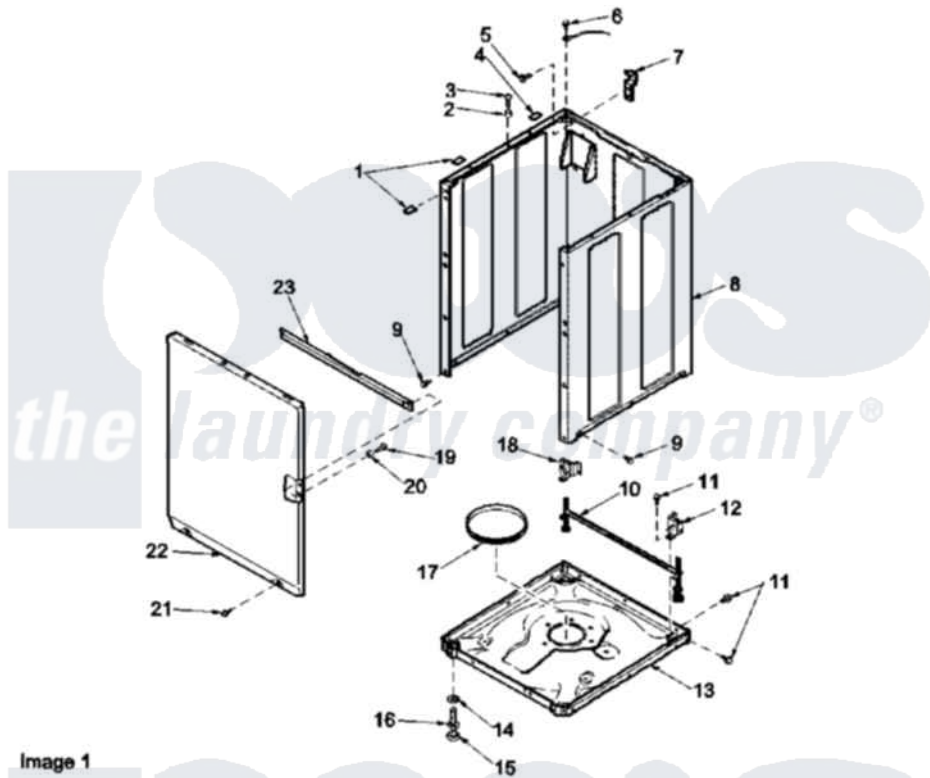

# Amana LWA60AL (BOM: PLWA60AL) 06 - FRONT PANEL, BASE & CABINET & TOOLS

Image 1

Image 2

Image 3

Amana Residential Amana LWA60AL (BOM: PLWA60AL) Washer Parts Parts Diagram 06 - FRONT PANEL, BASE & CABINET & TOOLS

[Click on the part number to view part](#)

Item	Original Part Number	Replaced By	Status	Part Description
1	<a href="#">Y56128</a>			Pad, Bumper
2	56079	<a href="#">505187</a>		Locator, Panel
3	32671	<a href="#">Y014874</a>		Screw, Idler Arm And Sleeve
4	<a href="#">36226</a>			Pad, Bumper .25
5	34499		Not Available	SCREW, No.10B X 1/4 TAP IN HX
6	51784		Not Available	SCREW,10B-16 X 1/2 HEX
7	<a href="#">Y27103</a>			Hinge, Hold-Down Lug
8	34475LP	<a href="#">38612LP</a>		Kit Service Cabinet
9	27196	<a href="#">27001200</a>		Screw
10	<a href="#">34443</a>			Assembly, Leg And Stabilier
11	35148		Not Available	SCREW,1/4-14 X 3/8 HX HD
12	36036		Not Available	BRACKET,SLL-RIGHT
13	37807	<a href="#">39788</a>		Assembly- Base
14	Y21899	<a href="#">40038101</a>		Nut, Leg