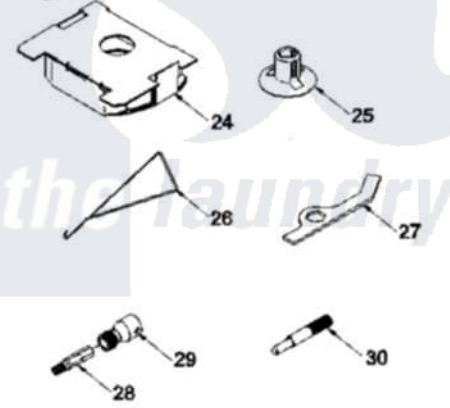

# Amana LWA60AL (BOM: PLWA60AL) 06 - FRONT PANEL, BASE & CABINET & TOOLS

Image 1

Image 2

Image 3

Amana Residential Amana LWA60AL (BOM: PLWA60AL) Washer Parts Parts Diagram 06 - FRONT PANEL, BASE & CABINET & TOOLS

[Click on the part number to view part](#)

Item	Original Part Number	Replaced By	Status	Part Description
1	<a href="#">Y56128</a>			Pad, Bumper
2	56079	<a href="#">505187</a>		Locator, Panel
3	32671	<a href="#">Y014874</a>		Screw, Idler Arm And Sleeve
4	<a href="#">36226</a>			Pad, Bumper .25
5	34499		Not Available	SCREW, No.10B X 1/4 TAP IN HX
6	51784		Not Available	SCREW,10B-16 X 1/2 HEX
7	<a href="#">Y27103</a>			Hinge, Hold-Down Lug
8	34475LP	<a href="#">38612LP</a>		Kit Service Cabinet
9	27196	<a href="#">27001200</a>		Screw
10	<a href="#">34443</a>			Assembly, Leg And Stabilier
11	35148		Not Available	SCREW,1/4-14 X 3/8 HX HD
12	36036		Not Available	BRACKET,SLL-RIGHT
13	37807	<a href="#">39788</a>		Assembly- Base
14	Y21899	<a href="#">40038101</a>		Nut, Leg