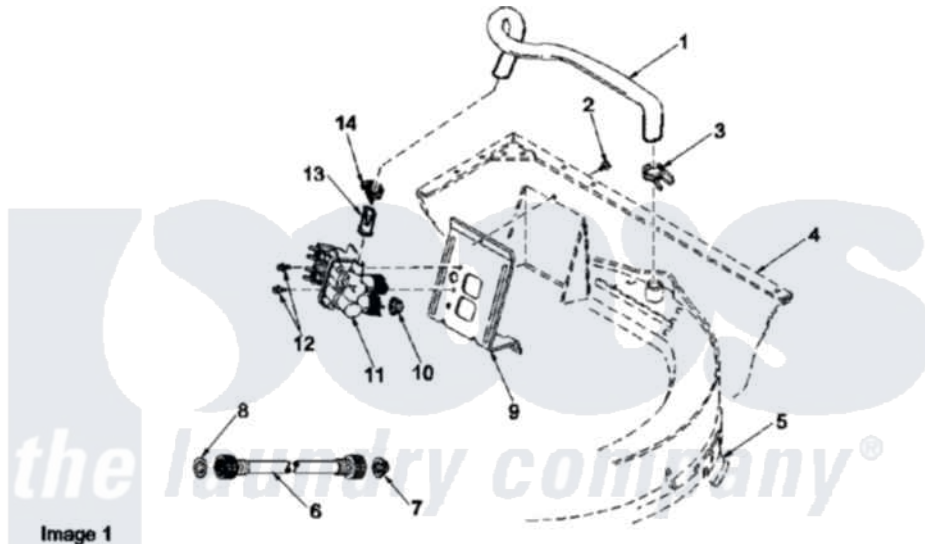

Amana LWA60AL (BOM: PLWA60AL) 08 - MIXING VALVE AND HOSES

Image 1

Image 2

Amana Residential Amana LWA60AL (BOM: PLWA60AL) Washer Parts Parts Diagram 08 - MIXING VALVE AND HOSES

[Click on the part number to view part](#)

Item	Original Part Number	Replaced By	Status	Part Description
1	38155			Hose, Mix Valve To TU
2	503661	27001200		Screw
3	29210			Hose Clamp
4	34475LP	38612LP		Kit Service Cabinet
5	37502	39169		Assembly Tub Cover Gasket And Channel
6	28330P	202860		Inlet Hose Assembly
"	20618	21001467		Hose- 10'
"	20617		Not Available	HOSE, INLET (8 FT)
7	28605	22002960		Strainer, Washer Inlet
8	20290	Y013783		Washer, Inlet Hose
9	34972	39407		Bracket, Valve
10	24122	22002960		Strainer, Washer Inlet
11	38495	R0131578		Valve-Inlet
12	501086	90767		Screw, 8A X 3/8 HeX Washer Head Tapping

13	34500	22001900	Preventer, Back Flow
14	36801	596669	Clamp, Manifold
15	562P3	76660	Break-Sphn
16	33489	8539404	Tie-Wire
17	33615	22003814	Retainer, Drain Hose
18	36878	40008101	Adapter, Standpipe
19	32219		Relief, Strain
20	38062	40053901	Hose, Drain
21	38732	40044901	Stand, Hose
22	36802	285655	Clamp, Hose
23	36863P	27001233	Pump
24	38351	40094201	Hose, Tub To Pump
25	36014		Clip, Retainer-Hose
26	Y00000000	Not Available	SEE NOTE SEE NOTE OUTER TUB