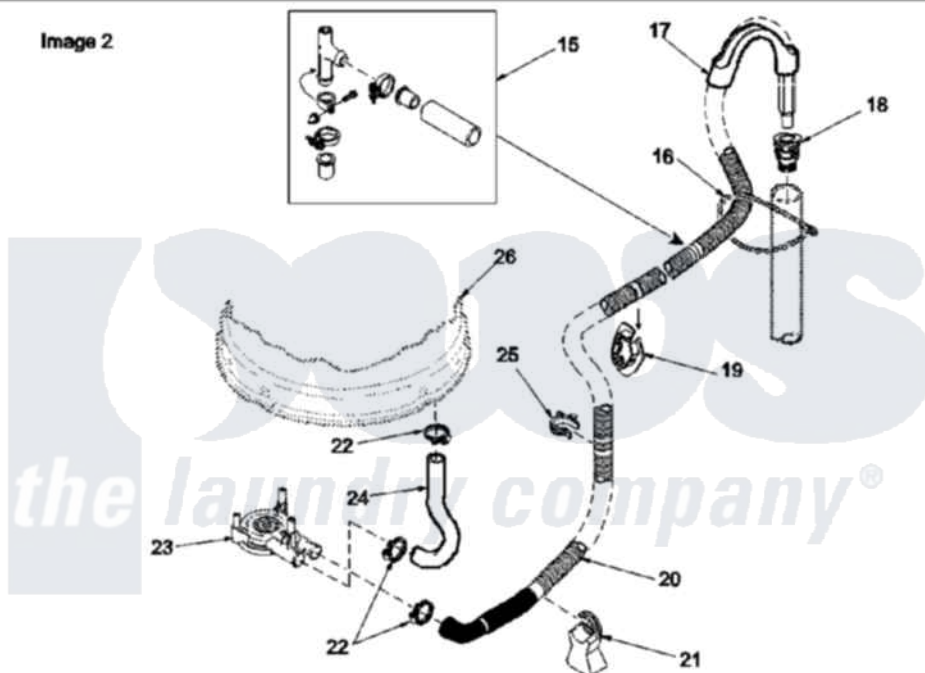

Amana LWA60AL (BOM: PLWA60AL) 08 - MIXING VALVE AND HOSES

Image 1

Image 2

Amana Residential Amana LWA60AL (BOM: PLWA60AL) Washer Parts Parts Diagram 08 - MIXING VALVE AND HOSES

[Click on the part number to view part](#)

Item	Original Part Number	Replaced By	Status	Part Description
1	38155			Hose, Mix Valve To TU
2	503661	27001200		Screw
3	29210			Hose Clamp
4	34475LP	38612LP		Kit Service Cabinet
5	37502	39169		Assembly Tub Cover Gasket And Channel
6	28330P	202860		Inlet Hose Assembly
"	20618	21001467		Hose- 10'
"	20617		Not Available	HOSE, INLET (8 FT)
7	28605	22002960		Strainer, Washer Inlet
8	20290	Y013783		Washer, Inlet Hose
9	34972	39407		Bracket, Valve
10	24122	22002960		Strainer, Washer Inlet
11	38495	R0131578		Valve-Inlet
12	501086	90767		Screw, 8A X 3/8 HeX Washer Head Tapping

13	34500	22001900	Preventer, Back Flow
14	36801	596669	Clamp, Manifold
15	562P3	76660	Break-Sphn
16	33489	8539404	Tie-Wire
17	33615	22003814	Retainer, Drain Hose
18	36878	40008101	Adapter, Standpipe
19	32219		Relief, Strain
20	38062	40053901	Hose, Drain
21	38732	40044901	Stand, Hose
22	36802	285655	Clamp, Hose
23	36863P	27001233	Pump
24	38351	40094201	Hose, Tub To Pump
25	36014		Clip, Retainer-Hose
26	Y00000000	Not Available	SEE NOTE SEE NOTE OUTER TUB