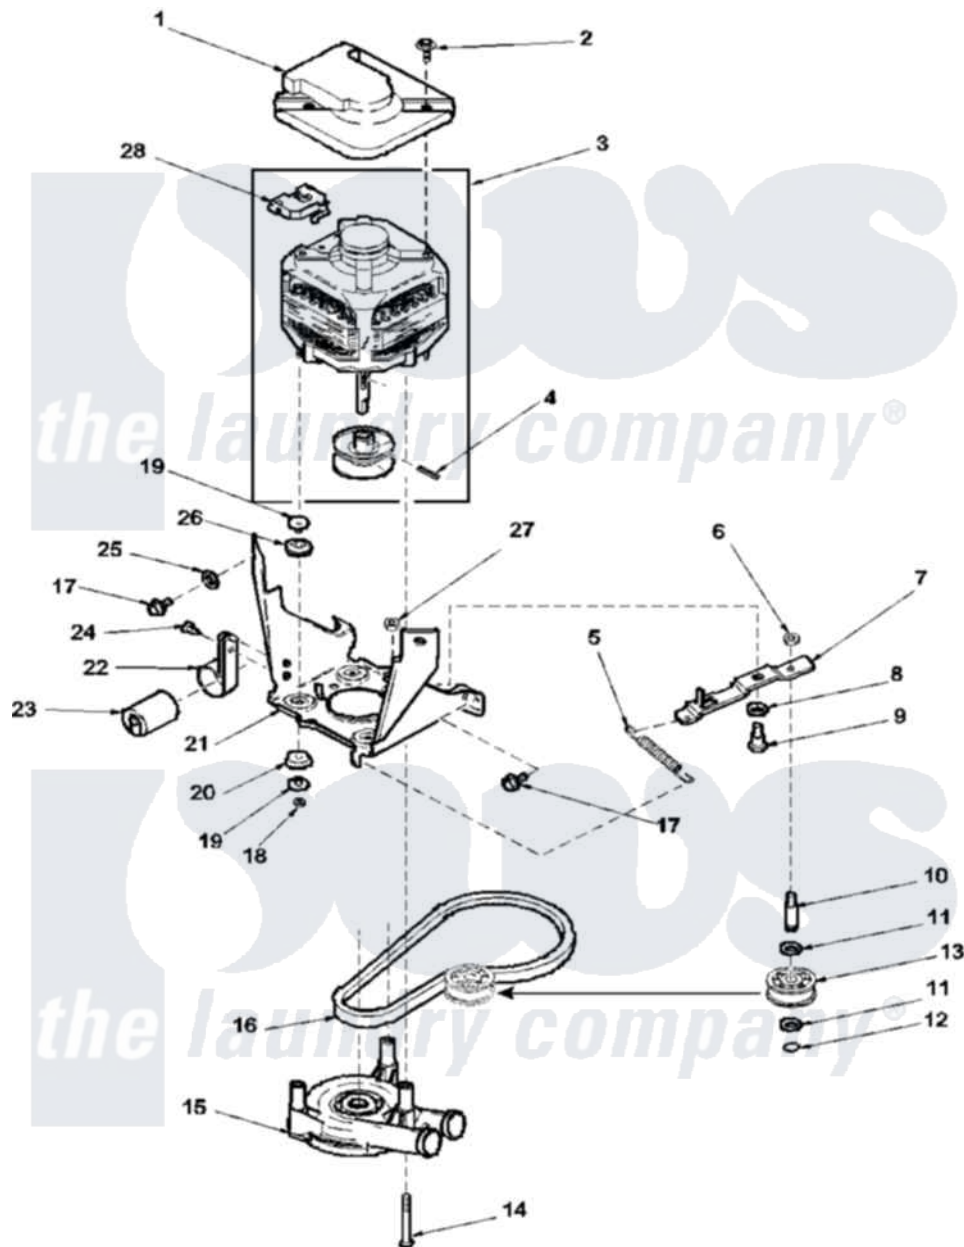

Amana LWA60AL (BOM: PLWA60AL) 09 - MOTOR, BELT, PUMP, AND IDLER ASSY

Amana Residential Amana LWA60AL (BOM: PLWA60AL) Washer Parts Parts Diagram 09 - MOTOR, BELT, PUMP, AND IDLER ASSY

[Click on the part number to view part](#)

Item	Original Part Number	Replaced By	Status	Part Description
1	34754	40112301		Shield, Motor
2	36639	4312464		Screw
3	37819	27001215		Motor W/Pulley
4	10416			Pin, Roll
5	38012	40061401		Spring, Idler Lever
6	28803	2221070		Clamp, Nylon
7	38011	40041002		Lever, Idler
8	81392	40054701		Washer
9	27229	40038901		Screw, 1/4-20
10	38228	56461		Shaft
11	52549			Washer, 501 ID X3/4 Odx
12	23748			Ring, Retaining
13	38225	40045001		Idler Pulley Assembly
14	Y34565	40063701		Screw, 10-16 x 1.75
15	36863P	27001233		Pump

16	37820	27001007	Belt, Spin
17	35369	40128701	Screw, 5/16-18 X .50
18	35423	3400029	Nut, Adapter Plate
19	38325	40053701	Post, Isolator
20	38396	40054301	Mount, Motor Lower
21	37445	Not Available	MOTOR MOUNTING BRACKET
25	37772	Not Available	WASHER, ALUMINUM .34X
26	38395	40053801	Mount, Motor Upper
27	52566	27001225	Nut, Jam Mid Lock 1/4-20
28	35632	Not Available	SWITCH, MOTOR