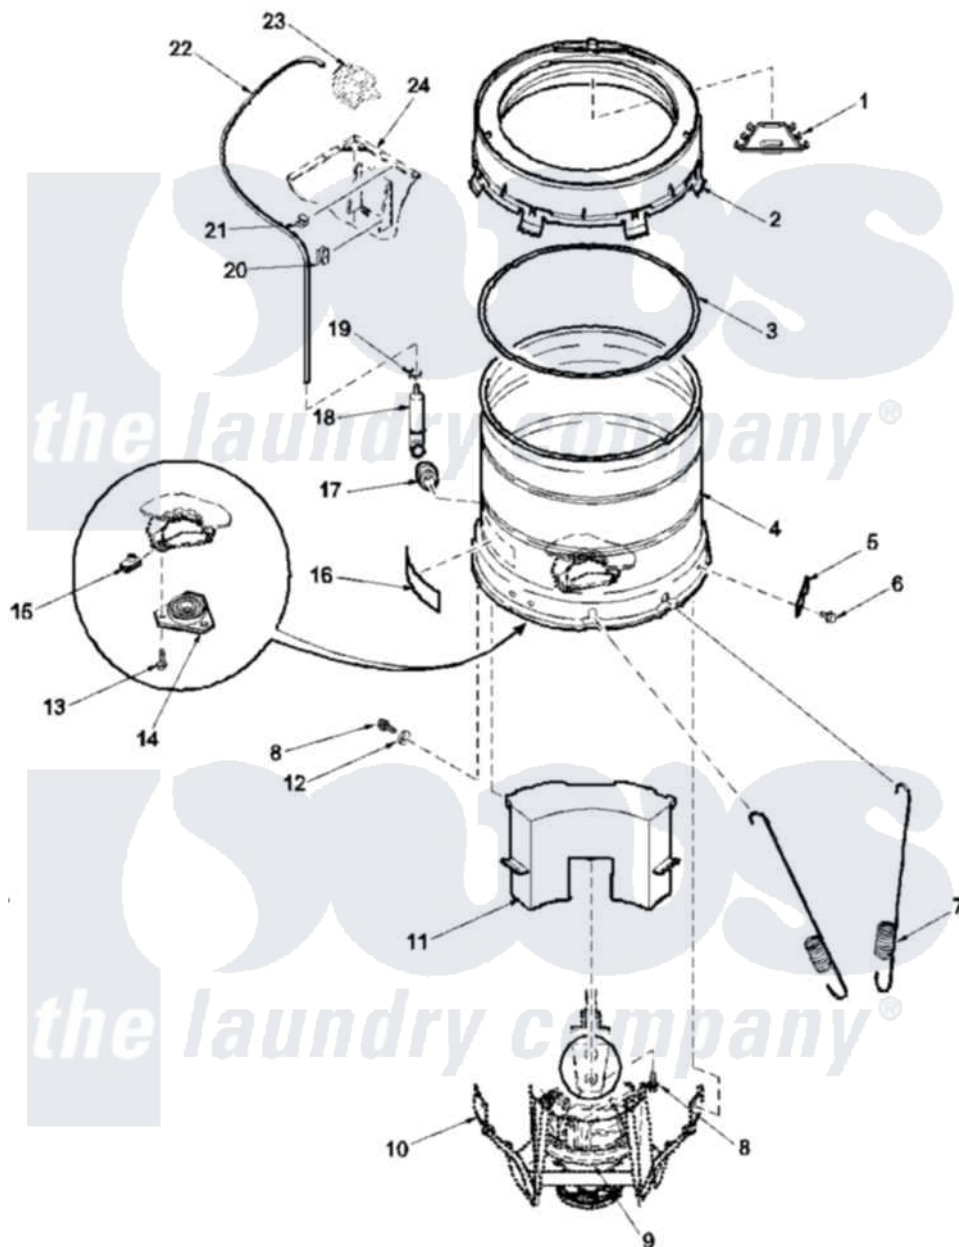

Amana LWA60AL (BOM: PLWA60AL) 10 - OUTER TUB, COVER, PRESSURE TUBE

Amana Residential Amana LWA60AL (BOM: PLWA60AL) Washer Parts Parts Diagram 10 - OUTER TUB, COVER, PRESSURE TUBE

[Click on the part number to view part](#)

Item	Original Part Number	Replaced By	Status	Part Description
1	39079		Not Available	CHANNEL, WATER
2	37502	39169		Assembly Tub Cover Gasket And Channel
3	38359			Gasket, Tub Cover Large
4	37813P			Tub, Outer-Tall
5	27926			Plate, Leg .063
6	35369	40128701		Screw, 5/16-18 X .50
7	37575	40045202		Spring, Tall Tub
8	37766	40064301		Screw, 1/4-15 x 3/4 Hex
9	38826P	12002178		Transmison
10	39253			Assembly, Weld And Bearing
11	38769			Assembly, Counterweight
12	37767	60096-8		Rail Shelf Support
13	36991	3400500		Bolt, 3405245 5/16-18 X 3/4
14	27182	40004201P		Main Bearing Assembly

15	27222		Nut, Retainer 5/16-18
16	500049	Not Available	STICKER
17	29175	40037801	Grommet
18	30907	40008501	Assembly, Pressure Bulb
19	Y22294	596669	Clamp, Manifold
20	36985	Not Available	CLIP, HOSE
21	21036		Clip, Cable
22	29213	39125	Tubing 31
23	Y00000000	Not Available	SEE NOTE SEE NOTE PRESSURE SWITCH
24	34475LP	38612LP	Kit Service Cabinet