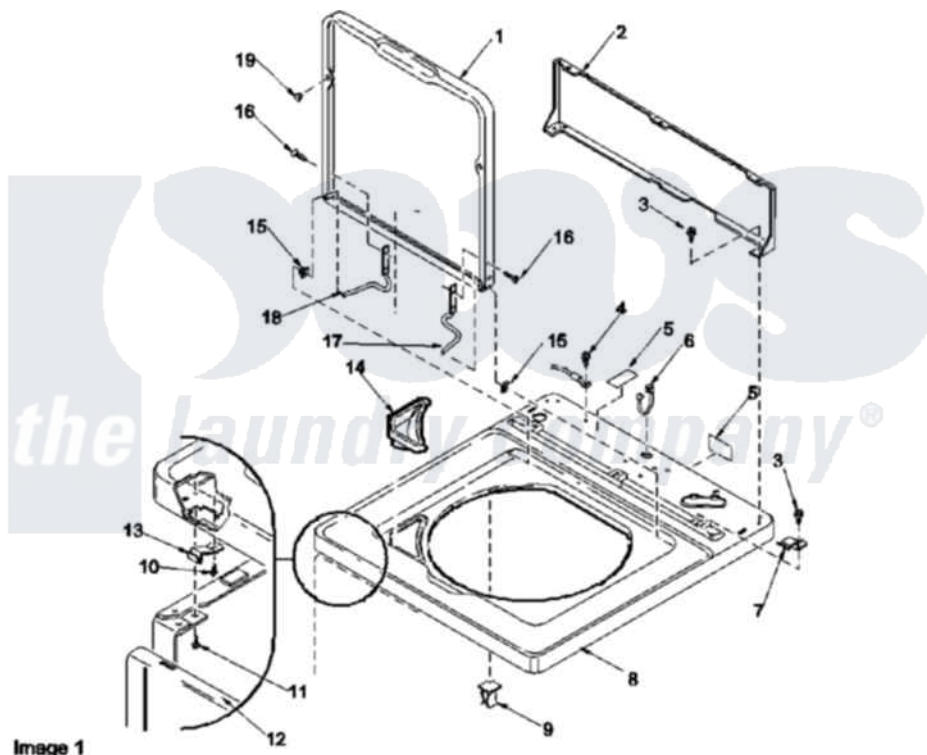

# Amana LWA60AW (BOM: PLWA60AW) 03 - CABINET TOP, LOADING DOOR & DOOR SWITCH

Image 1

Image 2

Amana Residential Amana LWA60AW (BOM: PLWA60AW) Washer Parts Parts Diagram 03 - CABINET TOP, LOADING DOOR & DOOR SWITCH

[Click on the part number to view part](#)

Item	Original Part Number	Replaced By	Status	Part Description
1	37827WP		Not Available	LOADING DOOR
2	<a href="#">37782</a>			Control Hood Back Panel
3	23962	<a href="#">W10116760</a>		Screw
4	<a href="#">52909</a>			Screw, 10B-16 X 1/2 HeX
5	24903		Not Available	STICKER,DISCONNECT POW
6	21903	<a href="#">211881</a>		Grommet, Cord Part Not Used-Gas Models Only
7	35887	<a href="#">40063901</a>		Clip, Hold Down
8	<a href="#">37992WP</a>			Top, Home W/Bleach
9	36519		Not Available	CLIP
10	501086	<a href="#">90767</a>		Screw, 8A X 3/8 HeX Washer Head Tapping
11	Y31644	<a href="#">27001200</a>		Screw
12	38238WP	<a href="#">38335WP</a>		Panel Frontw/Carton
13	38271	<a href="#">40034202</a>		Clip, Spring