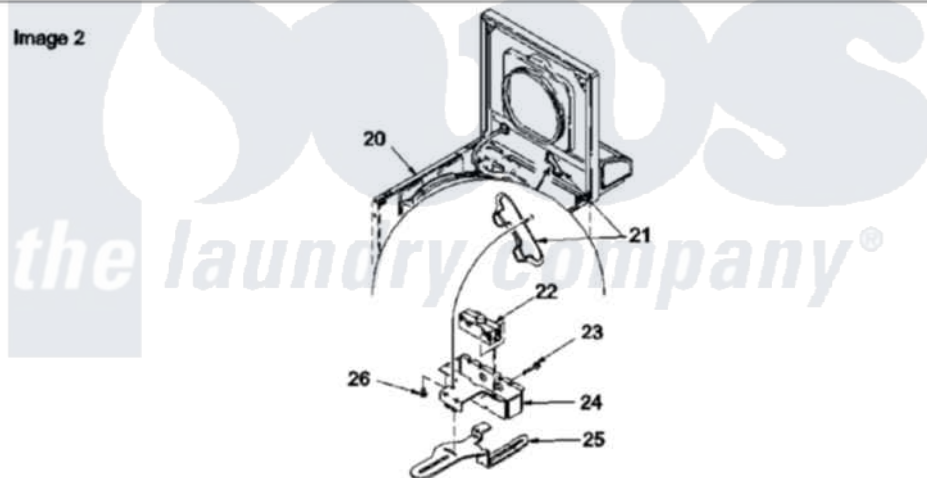

# Amana LWA60AW (BOM: PLWA60AW) 03 - CABINET TOP, LOADING DOOR & DOOR SWITCH

Image 1

Image 2

Amana Residential Amana LWA60AW (BOM: PLWA60AW) Washer Parts Parts Diagram 03 - CABINET TOP, LOADING DOOR & DOOR SWITCH

[Click on the part number to view part](#)

Item	Original Part Number	Replaced By	Status	Part Description
1	37827WP		Not Available	LOADING DOOR
2	<a href="#">37782</a>			Control Hood Back Panel
3	23962	<a href="#">W10116760</a>		Screw
4	<a href="#">52909</a>			Screw, 10B-16 X 1/2 HeX
5	24903		Not Available	STICKER,DISCONNECT POW
6	21903	<a href="#">211881</a>		Grommet, Cord Part Not Used-Gas Models Only
7	35887	<a href="#">40063901</a>		Clip, Hold Down
8	<a href="#">37992WP</a>			Top, Home W/Bleach
9	36519		Not Available	CLIP
10	501086	<a href="#">90767</a>		Screw, 8A X 3/8 HeX Washer Head Tapping
11	Y31644	<a href="#">27001200</a>		Screw
12	38238WP	<a href="#">38335WP</a>		Panel Frontw/Carton
13	38271	<a href="#">40034202</a>		Clip, Spring