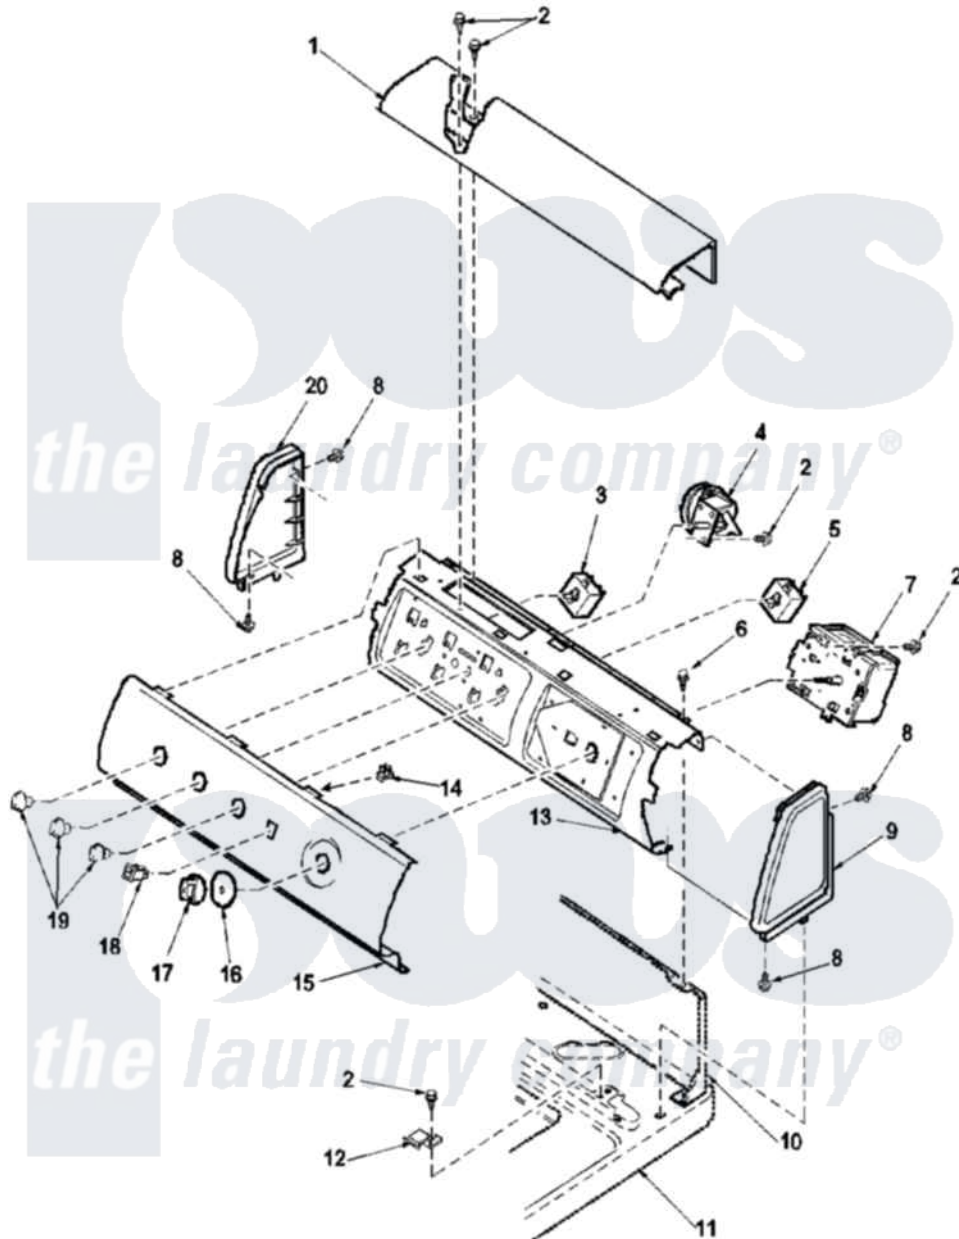

Amana LWA60AW (BOM: PLWA60AW) 05 - CONTROL PANEL

Amana Residential Amana LWA60AW (BOM: PLWA60AW) Washer Parts Parts Diagram 05 - CONTROL PANEL
 Click on the part number to view part

Item	Original Part Number	Replaced By	Status	Part Description
1	38231W	39905W		Cover Top
2	23962	W10116760		Screw
3	36335	40046601		Switch, Temperature Select
4	36045	40055101		Switch, Pressure
5	35118	40039501		Switch, Speed
6	34904	489355		Screw, 8 X 1/2
7	37921		Not Available	TIMER, 115V/60HZ 5 CYCL
8	501086	90767		Screw, 8A X 3/8 HeX Washer Head Tapping
9	504008W		Not Available	CAP-END RH
10	37782			Control Hood Back Panel
11	37992WP			Top, Home W/Bleach
12	35887	40063901		Clip, Hold Down
13	38171		Not Available	PANEL, CONTROL SUPPORT
14	Y00161	B5733302		Clip, Ground
15	38557W		Not Available	PANEL, GRAPHIC-AMANA
16	36700W			Knob Skirt

17	35333W		Knob, Timer
18	38424W		Switch, Rocker
19	36701W		Knob
20	504009W	40012702W	Endcap