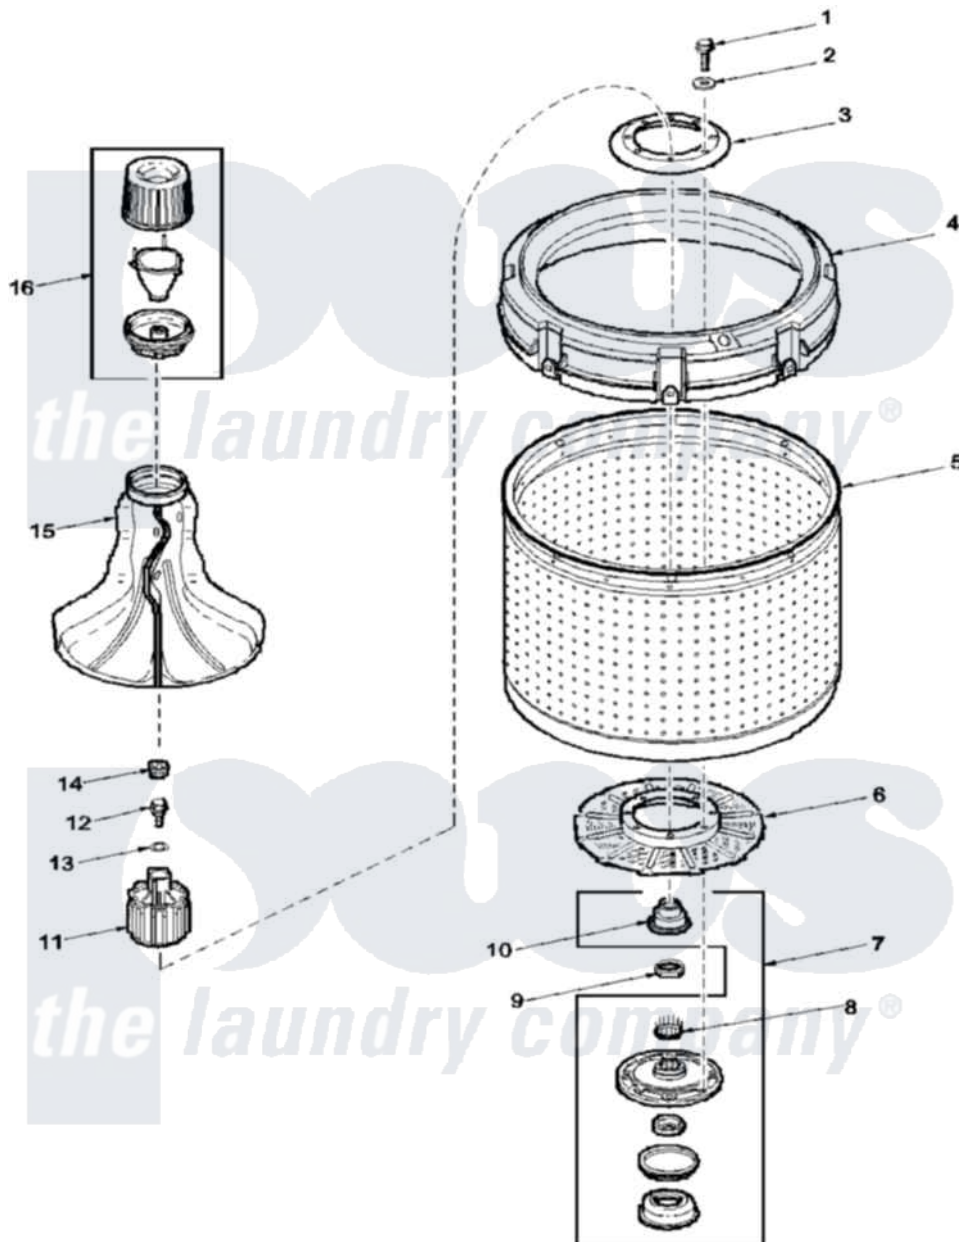

**Amana LWA65AL (BOM: PLWA65AL) 01 - AGITATOR, DRIVE BELL, WASHTUB AND HUB**

Amana Residential Amana LWA65AL (BOM: PLWA65AL) Washer Parts Parts Diagram 01 - AGITATOR, DRIVE BELL, WASHTUB AND HUB  
 Click on the part number to view part

Item	Original Part Number	Replaced By	Status	Part Description
1	27202	<a href="#">W10116787</a>		Screw
2	<a href="#">28094</a>			Gasket
3	39113	<a href="#">R9900144</a>		Kit- Wash
4	37411	<a href="#">27001052</a>		Balance Ring
5	39136P	<a href="#">R9900144</a>		Kit- Wash
6	39112	<a href="#">39371</a>		Filter Lin
7	646P3	<a href="#">R9900552</a>		Hub And Seal
8	29728	<a href="#">40008301</a>		Insert, Spline
9	Y29220	<a href="#">40016301</a>		Nut, Lock
10	36425	<a href="#">40016101</a>		Seal, Bell Drive
11	36443P	<a href="#">R9900189</a>		Kit, Drive Bell And Seal
12	34288	<a href="#">40065102</a>		Screw, Shoulder 1/4
13	<a href="#">36472</a>			O-Ring
14	36511	<a href="#">40008401</a>		Plug, Bell
15	Y39156	<a href="#">40000501W</a>		Agitator, Flex Vane