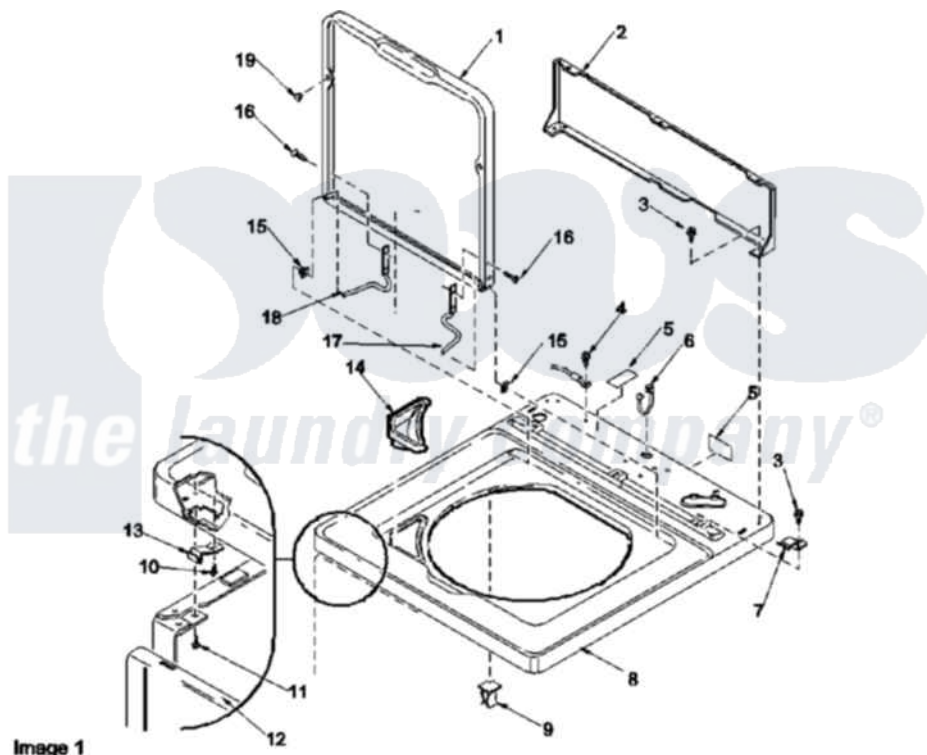

Amana LWA65AL (BOM: PLWA65AL) 03 - CABINET TOP, LOADING DOOR & DOOR SWITCH

Amana Residential Amana LWA65AL (BOM: PLWA65AL) Washer Parts Parts Diagram 03 - CABINET TOP, LOADING DOOR & DOOR SWITCH
 Click on the part number to view part

Item	Original Part Number	Replaced By	Status	Part Description
1	37827LP		Not Available	LOADING DOOR
2	37782			Control Hood Back Panel
3	23962	W10116760		Screw
4	52909			Screw, 10B-16 X 1/2 HeX
5	24903		Not Available	STICKER,DISCONNECT POW
6	21903	211881		Grommet, Cord Part Not Used-Gas Models Only
7	35887	40063901		Clip, Hold Down
8	37992LP			Top, Home W/Bleach
9	36519		Not Available	CLIP
10	501086	90767		Screw, 8A X 3/8 HeX Washer Head Tapping
11	Y31644	27001200		Screw
12	38238LP	38335LP		Panel Frontw/Carton
13	38271	40034202		Clip, Spring