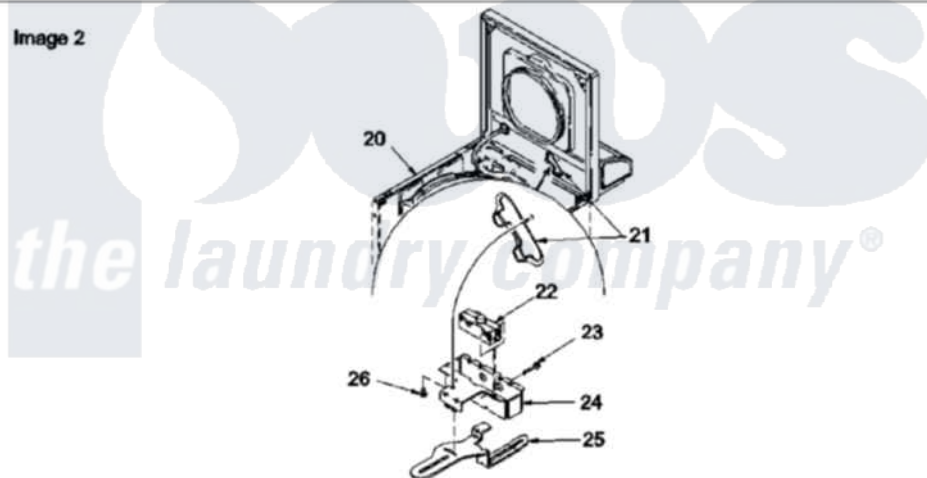

Amana LWA65AL (BOM: PLWA65AL) 03 - CABINET TOP, LOADING DOOR & DOOR SWITCH

Amana Residential Amana LWA65AL (BOM: PLWA65AL) Washer Parts Parts Diagram 03 - CABINET TOP, LOADING DOOR & DOOR SWITCH
 Click on the part number to view part

Item	Original Part Number	Replaced By	Status	Part Description
1	37827LP		Not Available	LOADING DOOR
2	37782			Control Hood Back Panel
3	23962	W10116760		Screw
4	52909			Screw, 10B-16 X 1/2 HeX
5	24903		Not Available	STICKER,DISCONNECT POW
6	21903	211881		Grommet, Cord Part Not Used-Gas Models Only
7	35887	40063901		Clip, Hold Down
8	37992LP			Top, Home W/Bleach
9	36519		Not Available	CLIP
10	501086	90767		Screw, 8A X 3/8 HeX Washer Head Tapping
11	Y31644	27001200		Screw
12	38238LP	38335LP		Panel Frontw/Carton
13	38271	40034202		Clip, Spring