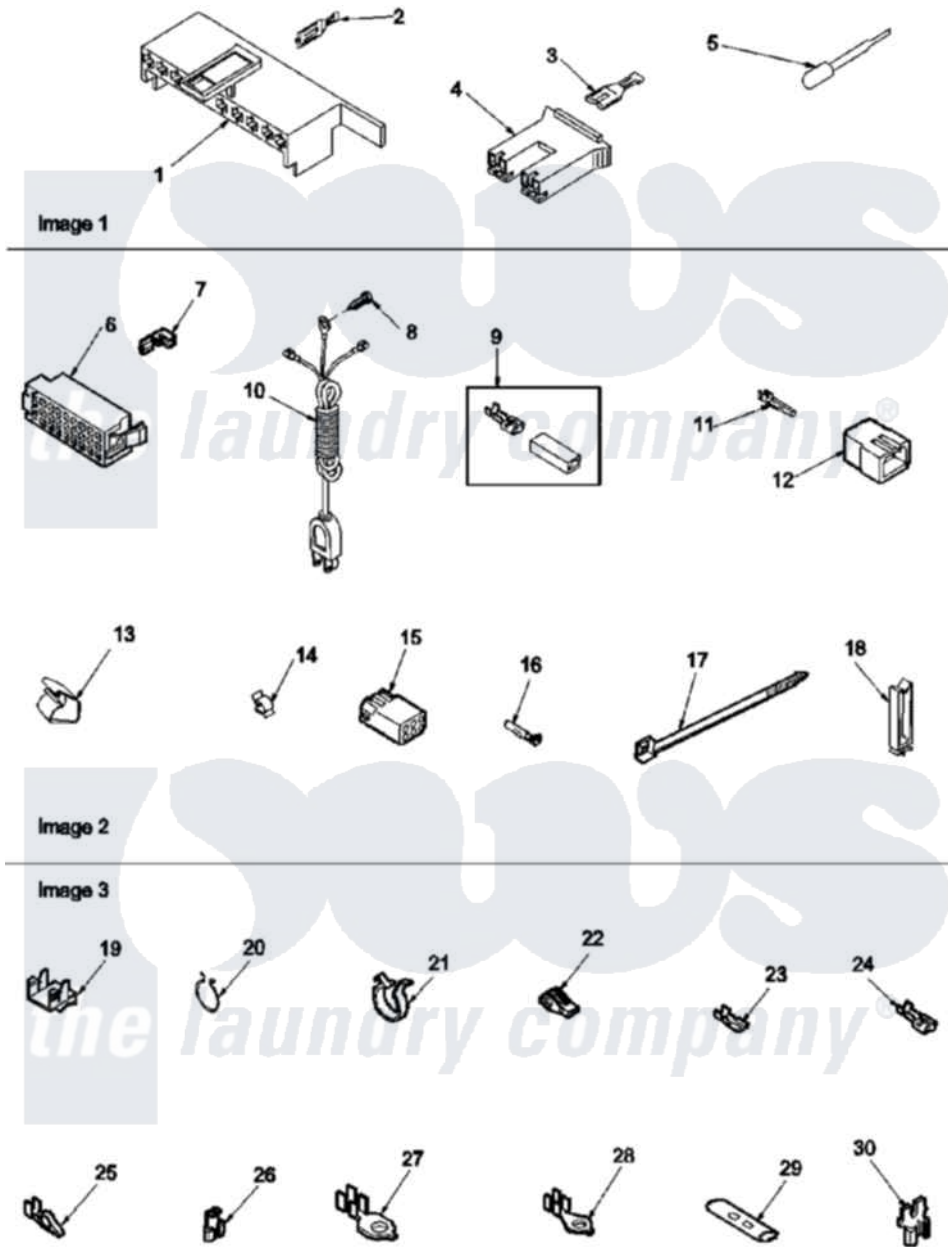

**Amana LWA65AL (BOM: PLWA65AL) 04 - CONNECTION BLOCKS,
EXTRACTOR TOOL**

Amana Residential Amana LWA65AL (BOM: PLWA65AL) Washer Parts Parts Diagram 04 - CONNECTION BLOCKS,
EXTRACTOR TOOL

[Click on the part number to view part](#)

Item	Original Part Number	Replaced By	Status	Part Description
1	34677			10 Circuit Plug
2	Y00188			Molex Terminal
3	Y00121		Not Available	SPADE TERMINAL(12 GAUGE) (1/4 INCH-(2) 18 GAUGE WIRES O
4	34675		Not Available	PLUG
"	34676			Plug
5	283P4			Terminal Extractor Tool
6	32746			Housing, RH-24 Positi
"	34123			Housing, LH -24 Position
7	Y00188			Molex Terminal
8	52909			Screw, 10B-16 X 1/2 HeX
9	00234	00359		Terminal Ultra Pod 250 X032F
10	Y34458		Not Available	POWER CORD ALL
11	Y00116			Terminal, Pin-Male

12	23041		Plug, 6 Circuit
"	23033		Plug, 9 Circuit
"	26302	Not Available	PLUG,1 CIRCUIT
13	35521	Not Available	CLIP,HARNESS HOLDER
14	21036		Clip, Cable
15	26301		Receptacle, Molex
"	26708		Receptacle, 6 Circuit
"	26163		Receptacle, 9 Circuit
16	Y00117	5011-XX	093 Female Socket
17	36466	M0321209	Tie-Electrical
18	36274	Not Available	CLIP, HARNESS
19	Y00161	B5733302	Clip, Ground
20	51291		Clip, Wire
21	504034		Clip, Wire
22	70210	Not Available	INSULATOR,BLUE
23	00112		Terminal, Spade-3/16 Fe
24	Y00119	Not Available	SPADE TERMINAL(18 GAUGE) (1/4 INCH-(1) 18 GAUGE WIRE)
25	00220	Not Available	TERMINAL,CRIMP-SINGLE
26	Y00120		Terminal, Flag-1/4 Fema
27	Y00113	Not Available	TERMINAL,RING-1/4 STUD
28	00110		No.10 18 Gauge Wire
29	21091	Not Available	CONNECTOR TWO 1/4 INCH MALE
30	29673	Not Available	DOUBLE CONNECTOR