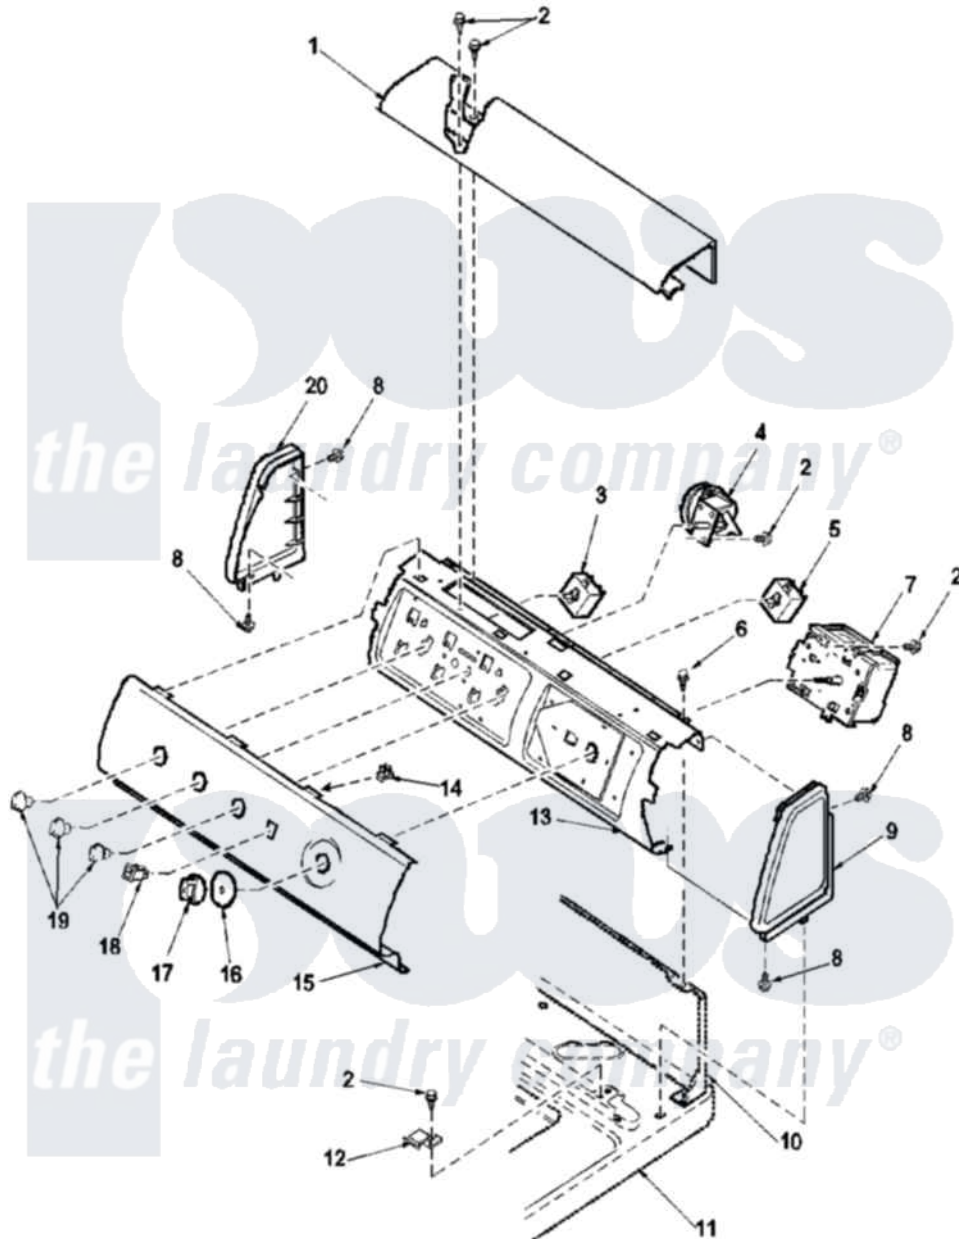

# Amana LWA65AL (BOM: PLWA65AL) 05 - CONTROL PANEL

Amana [Residential Amana LWA65AL \(BOM: PLWA65AL\) Washer Parts](#) Parts Diagram 05 - CONTROL PANEL  
 Click on the part number to view part

Item	Original Part Number	Replaced By	Status	Part Description
1	38231L	<a href="#">39905L</a>		Cover
2	23962	<a href="#">W10116760</a>		Screw
3	36335	<a href="#">40046601</a>		Switch, Temperature Select
4	36045	<a href="#">40055101</a>		Switch, Pressure
5	38367	<a href="#">40039501</a>		Switch, Speed
6	34904	<a href="#">489355</a>		Screw, 8 X 1/2
7	<a href="#">37922</a>			Timer, 115V/60Hz 6 Cycle
8	501086	<a href="#">90767</a>		Screw, 8A X 3/8 HeX Washer Head Tapping
9	504008L		Not Available	PANEL,END-RH ALMOND
10	<a href="#">37782</a>			Control Hood Back Panel
11	<a href="#">37992LP</a>			Top, Home W/Bleach
12	35887	<a href="#">40063901</a>		Clip, Hold Down
13	38171		Not Available	PANEL, CONTROL SUPPORT
14	Y00161	<a href="#">B5733302</a>		Clip, Ground
15	39823L		Not Available	PANEL,GRAPHIC(ALMOND)
16	<a href="#">36700L</a>			Skirt, Timer

17	<a href="#">35333L</a>		Knob, Timer
18	38424L	<a href="#">38424W</a>	Switch, Rocker
19	<a href="#">36701L</a>		Knob
20	504009L	Not Available	PANEL,END LH ALMOND