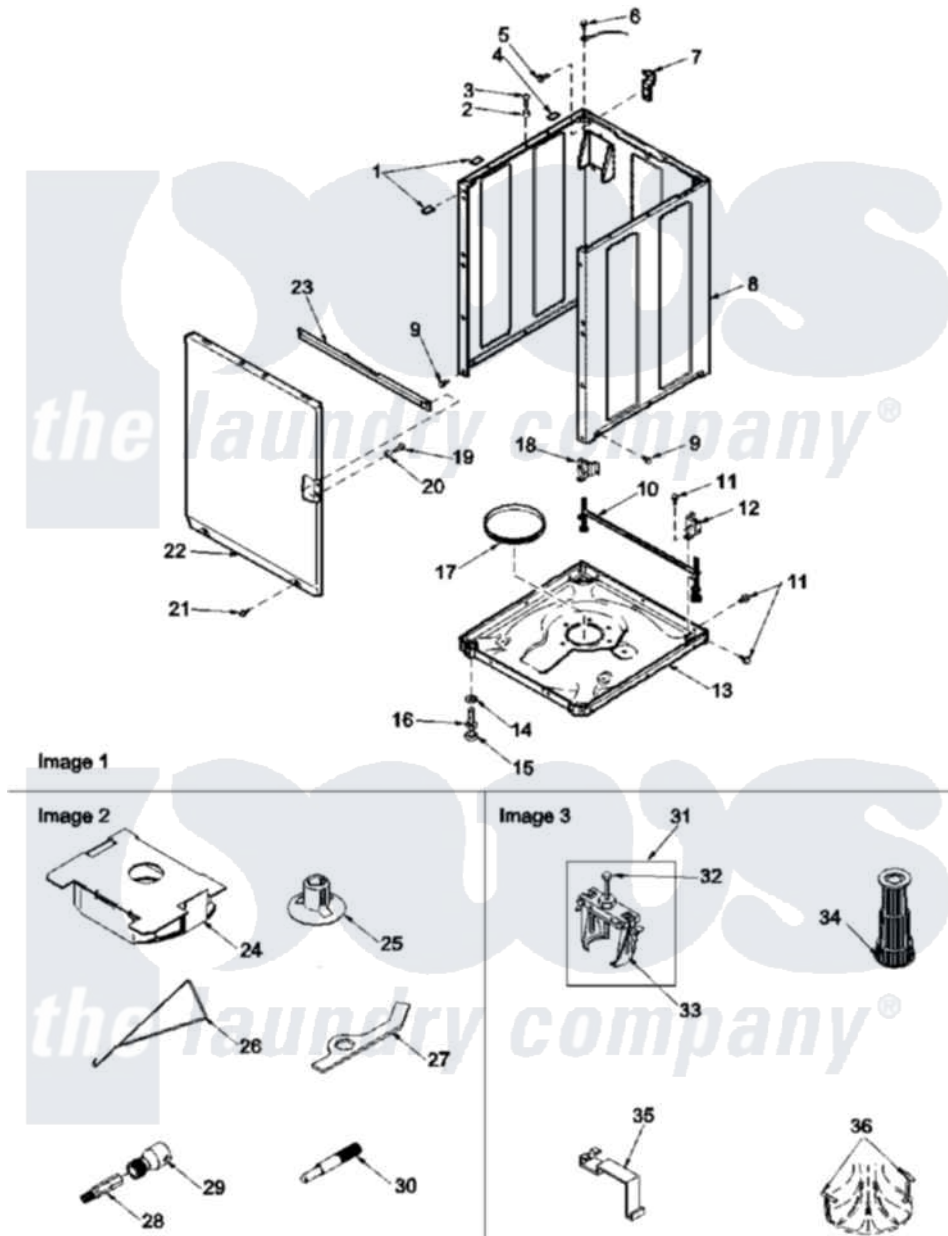

Amana LWA65AL (BOM: PLWA65AL) 06 - FRONT PANEL, BASE & CABINET & TOOLS

Amana Residential Amana LWA65AL (BOM: PLWA65AL) Washer Parts Parts Diagram 06 - FRONT PANEL, BASE & CABINET & TOOLS

[Click on the part number to view part](#)

Item	Original Part Number	Replaced By	Status	Part Description
1	Y56128			Pad, Bumper
2	56079	505187		Locator, Panel
3	32671	Y014874		Screw, Idler Arm And Sleeve
4	36226			Pad, Bumper .25
5	34499		Not Available	SCREW, No.10B X 1/4 TAP IN HX
6	51784		Not Available	SCREW,10B-16 X 1/2 HEX
7	Y27103			Hinge, Hold-Down Lug
8	34475LP	38612LP		Kit Service Cabinet
9	27196	27001200		Screw
10	34443			Assembly, Leg And Stabilier
11	35148		Not Available	SCREW,1/4-14 X 3/8 HX HD
12	36036		Not Available	BRACKET,SLL-RIGHT
13	37807	39788		Assembly- Base
14	Y21899	40038101		Nut, Leg

15	34318	40016001	Foot, Rubber
16	Y34319	22003428	Leg, Adjustable
17	37937	40037401	Ring, Friction
18	36037		Bracket, SII-Left
19	32671	Y014874	Screw, Idler Arm And Sleeve
20	28102		Locator, Panel
21	38272	40034101	Screw, No.12bx1/2
22	38238LP	38335LP	Panel Frontw/Carton
23	Y35097	Not Available	BRACE, FRT PNL
24	38039	27001185	Brace- Shp
25	38149	27001185	Brace- Shp
26	289P4	321P4	Hook, Spring
27	306P4		Hex Wrench
28	282P4		T25 Tamper Resistant Bit
29	24161		Torx Bit Holder
30	305P4	Not Available	TOOL, TRANSMISSION PI
31	294P4		Bell Tool
32	294P4B		Drive Bell Bolt
33	294P4A		Jaw, Drive Bell Tool
34	293P4		Seal Tool
35	273P4		Tub Cover Gasket Tool
36	254P4P		Agitator Hooks
NI	39815		Harness, Hood
"	555P3	725P3	Kit
"	38660		Assembly, Wire Harness