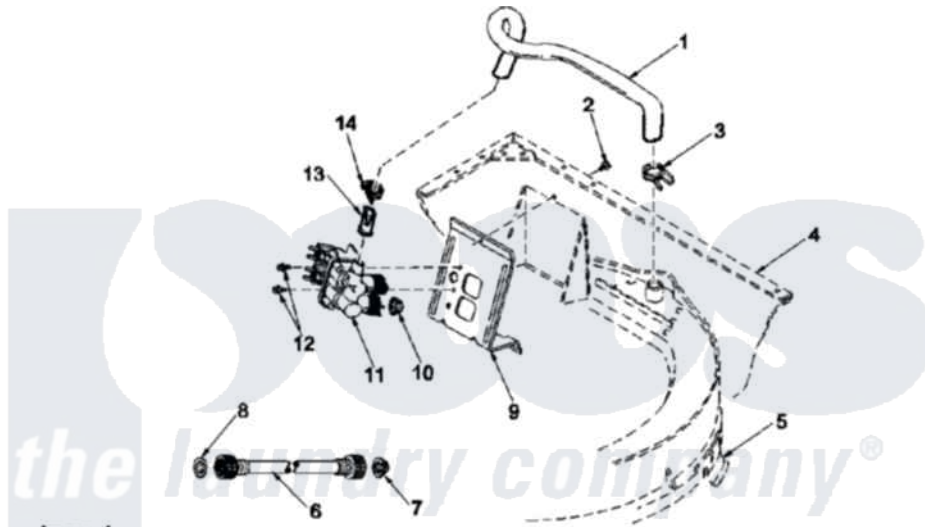

Amana LWA65AL (BOM: PLWA65AL) 08 - MIXING VALVE AND HOSES

Image 1

Image 2

Amana Residential Amana LWA65AL (BOM: PLWA65AL) Washer Parts Parts Diagram 08 - MIXING VALVE AND HOSES

[Click on the part number to view part](#)

Item	Original Part Number	Replaced By	Status	Part Description
1	38155			Hose, Mix Valve To TU
2	503661	27001200		Screw
3	29210			Hose Clamp
4	34475LP	38612LP		Kit Service Cabinet
5	37502	39169		Assembly Tub Cover Gasket And Channel
6	28330P	202860		Inlet Hose Assembly
"	20618	21001467		Hose- 10'
"	20617		Not Available	HOSE, INLET (8 FT)
7	28605	22002960		Strainer, Washer Inlet
8	20290	Y013783		Washer, Inlet Hose
9	34972	39407		Bracket, Valve
10	24122	22002960		Strainer, Washer Inlet
11	38495	R0131578		Valve-Inlet
12	501086	90767		Screw, 8A X 3/8 HeX Washer Head Tapping

13	34500	22001900	Preventer, Back Flow
14	36801	596669	Clamp, Manifold
15	562P3	76660	Break-Sphn
16	33489	8539404	Tie-Wire
17	33615	22003814	Retainer, Drain Hose
18	36878	40008101	Adapter, Standpipe
19	32219		Relief, Strain
20	38062	40053901	Hose, Drain
21	38732	40044901	Stand, Hose
22	36802	285655	Clamp, Hose
23	36863P	27001233	Pump
24	38351	40094201	Hose, Tub To Pump
25	36014		Clip, Retainer-Hose
26	Y00000000	Not Available	SEE NOTE SEE NOTE OUTER TUB