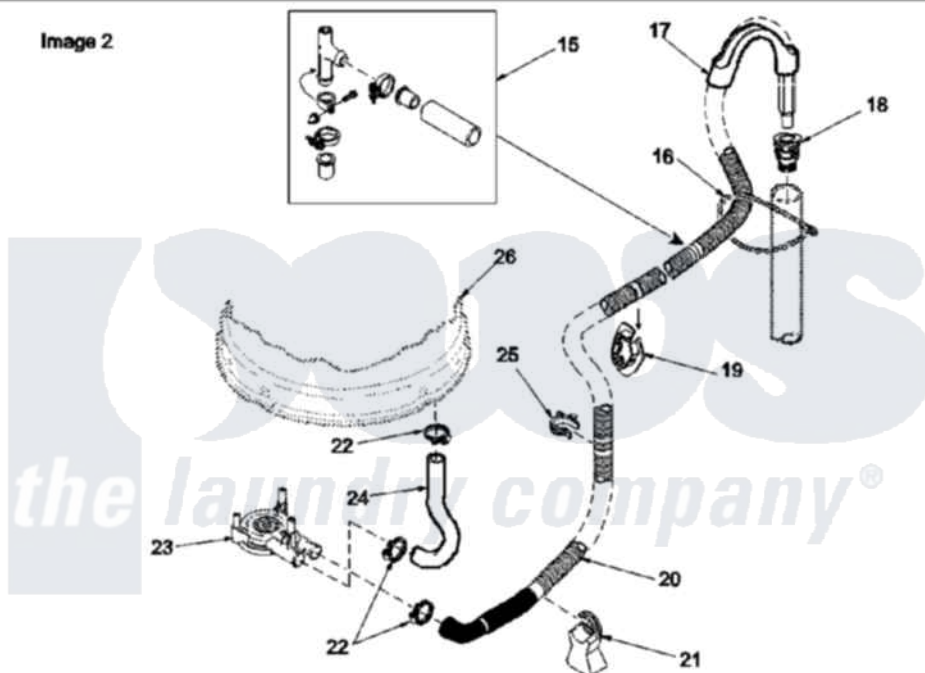

Amana LWA65AL (BOM: PLWA65AL) 08 - MIXING VALVE AND HOSES

Image 1

Image 2

Amana Residential Amana LWA65AL (BOM: PLWA65AL) Washer Parts Parts Diagram 08 - MIXING VALVE AND HOSES

[Click on the part number to view part](#)

Item	Original Part Number	Replaced By	Status	Part Description
1	38155			Hose, Mix Valve To TU
2	503661	27001200		Screw
3	29210			Hose Clamp
4	34475LP	38612LP		Kit Service Cabinet
5	37502	39169		Assembly Tub Cover Gasket And Channel
6	28330P	202860		Inlet Hose Assembly
"	20618	21001467		Hose- 10'
"	20617		Not Available	HOSE, INLET (8 FT)
7	28605	22002960		Strainer, Washer Inlet
8	20290	Y013783		Washer, Inlet Hose
9	34972	39407		Bracket, Valve
10	24122	22002960		Strainer, Washer Inlet
11	38495	R0131578		Valve-Inlet
12	501086	90767		Screw, 8A X 3/8 HeX Washer Head Tapping

13	34500	22001900	Preventer, Back Flow
14	36801	596669	Clamp, Manifold
15	562P3	76660	Break-Sphn
16	33489	8539404	Tie-Wire
17	33615	22003814	Retainer, Drain Hose
18	36878	40008101	Adapter, Standpipe
19	32219		Relief, Strain
20	38062	40053901	Hose, Drain
21	38732	40044901	Stand, Hose
22	36802	285655	Clamp, Hose
23	36863P	27001233	Pump
24	38351	40094201	Hose, Tub To Pump
25	36014		Clip, Retainer-Hose
26	Y00000000	Not Available	SEE NOTE SEE NOTE OUTER TUB