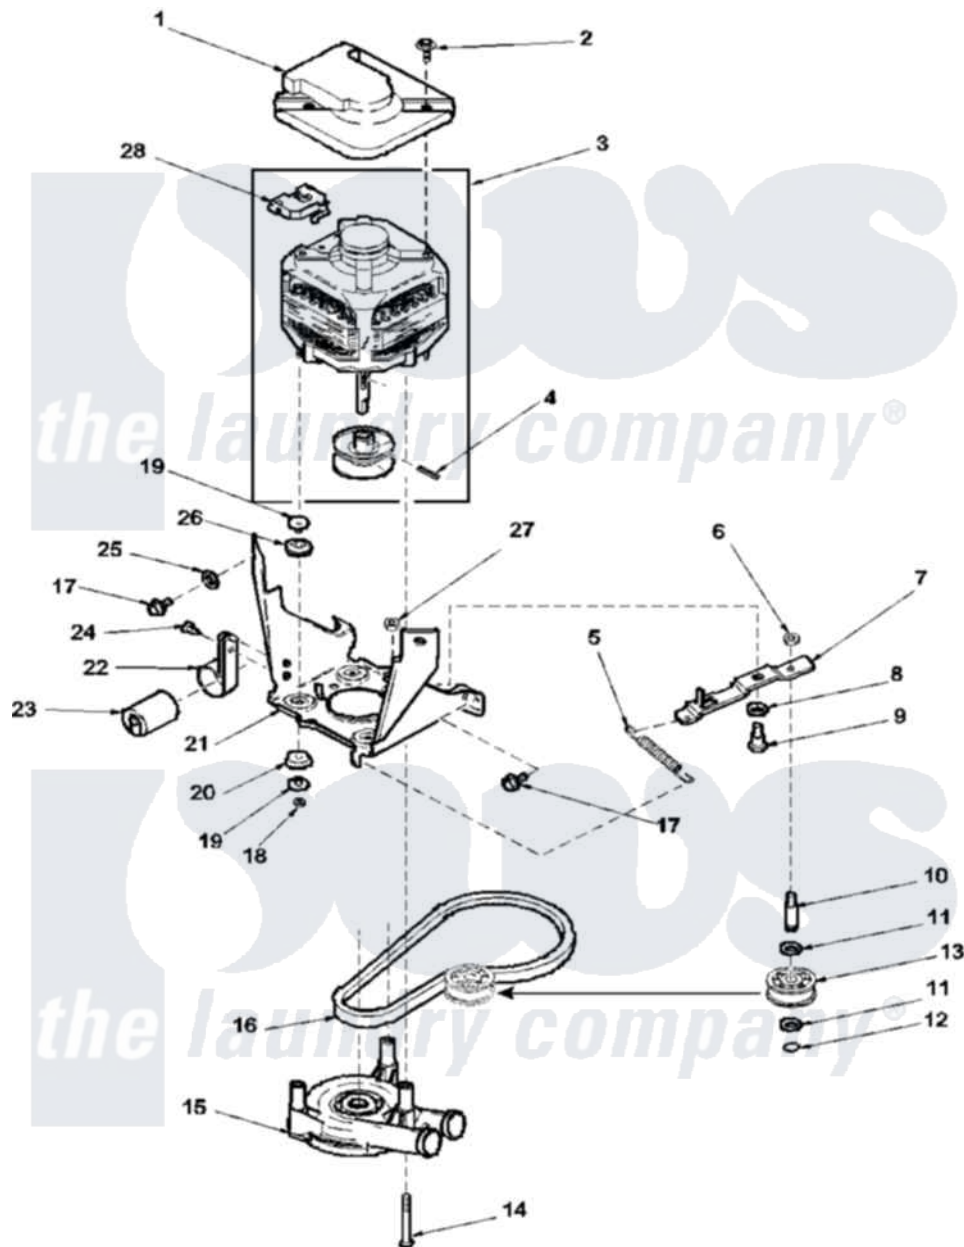

Amana LWA65AL (BOM: PLWA65AL) 09 - MOTOR, BELT, PUMP, AND IDLER ASSY

Amana Residential Amana LWA65AL (BOM: PLWA65AL) Washer Parts Parts Diagram 09 - MOTOR, BELT, PUMP, AND IDLER ASSY

[Click on the part number to view part](#)

Item	Original Part Number	Replaced By	Status	Part Description
1	34754	40112301		Shield, Motor
2	36639	4312464		Screw
3	37819	27001215		Motor W/Pulley
4	10416			Pin, Roll
5	38012	40061401		Spring, Idler Lever
6	28803	2221070		Clamp, Nylon
7	38011	40041002		Lever, Idler
8	81392	40054701		Washer
9	27229	40038901		Screw, 1/4-20
10	38228	56461		Shaft
11	52549			Washer, 501 ID X3/4 Odx
12	23748			Ring, Retaining
13	38225	40045001		Idler Pulley Assembly
14	Y34565	40063701		Screw, 10-16 x 1.75
15	36863P	27001233		Pump

16	37820	27001007	Belt, Spin
17	35369	40128701	Screw, 5/16-18 X .50
18	35423	3400029	Nut, Adapter Plate
19	38325	40053701	Post, Isolator
20	38396	40054301	Mount, Motor Lower
21	37445	Not Available	MOTOR MOUNTING BRACKET
22	37535	357030	Clamp, Capacitor
24	52909		Screw, 10B-16 X 1/2 HeX
25	37772	Not Available	WASHER, ALUMINUM .34X
26	38395	40053801	Mount, Motor Upper
27	52566	27001225	Nut, Jam Mid Lock 1/4-20
28	35632	Not Available	SWITCH, MOTOR